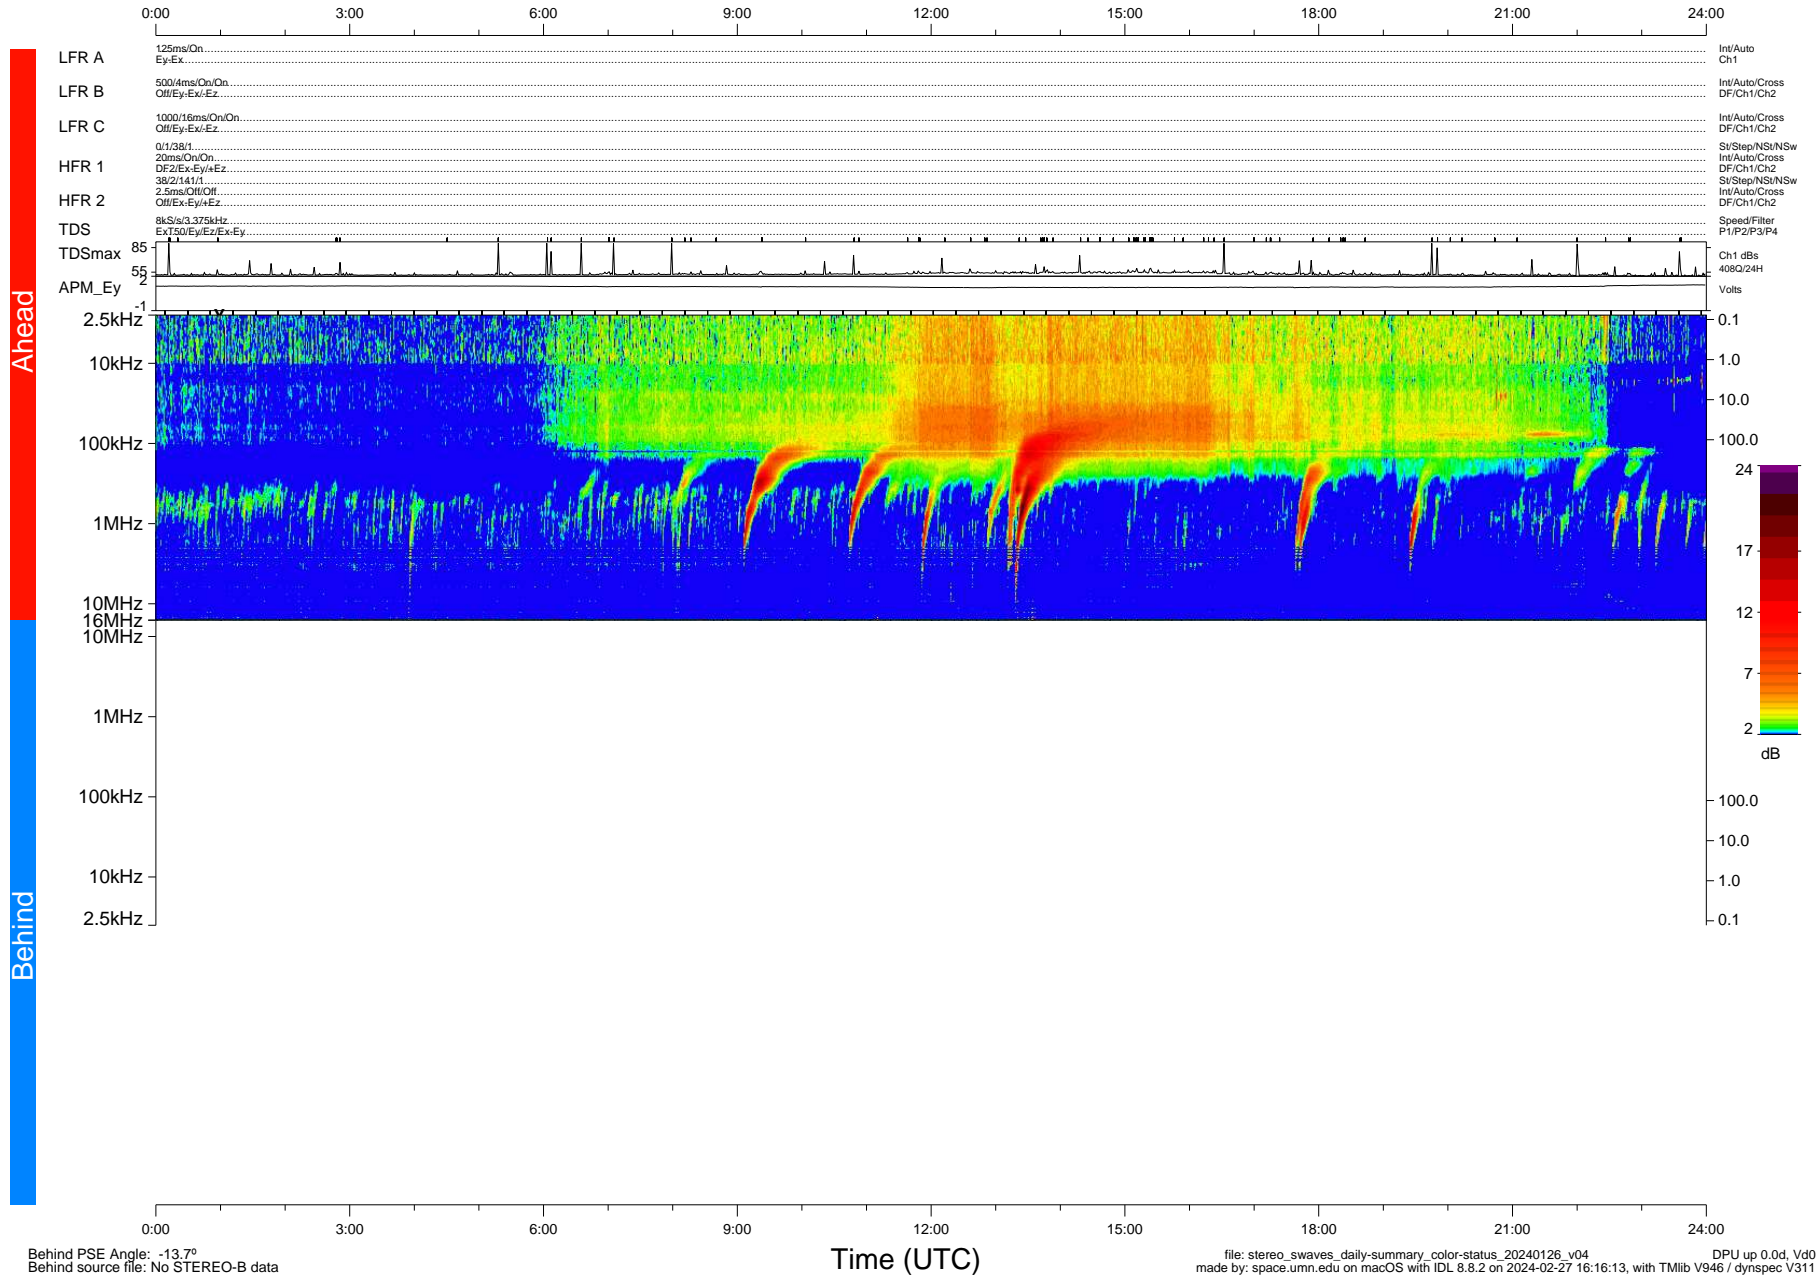

STEREO/WAVES Daily Summary - 26-Jan-2024 (DOY 026)

Ahead source file: swaves_ahead_2024_026_1_05.fin (Recovery: 100.0% HK, 112% Pkts)
Ahead PSE Angle: 7.2°

DPU up 463.4d, V412d40

Behind PSE Angle: -13.7°
Behind source file: No STEREO-B data