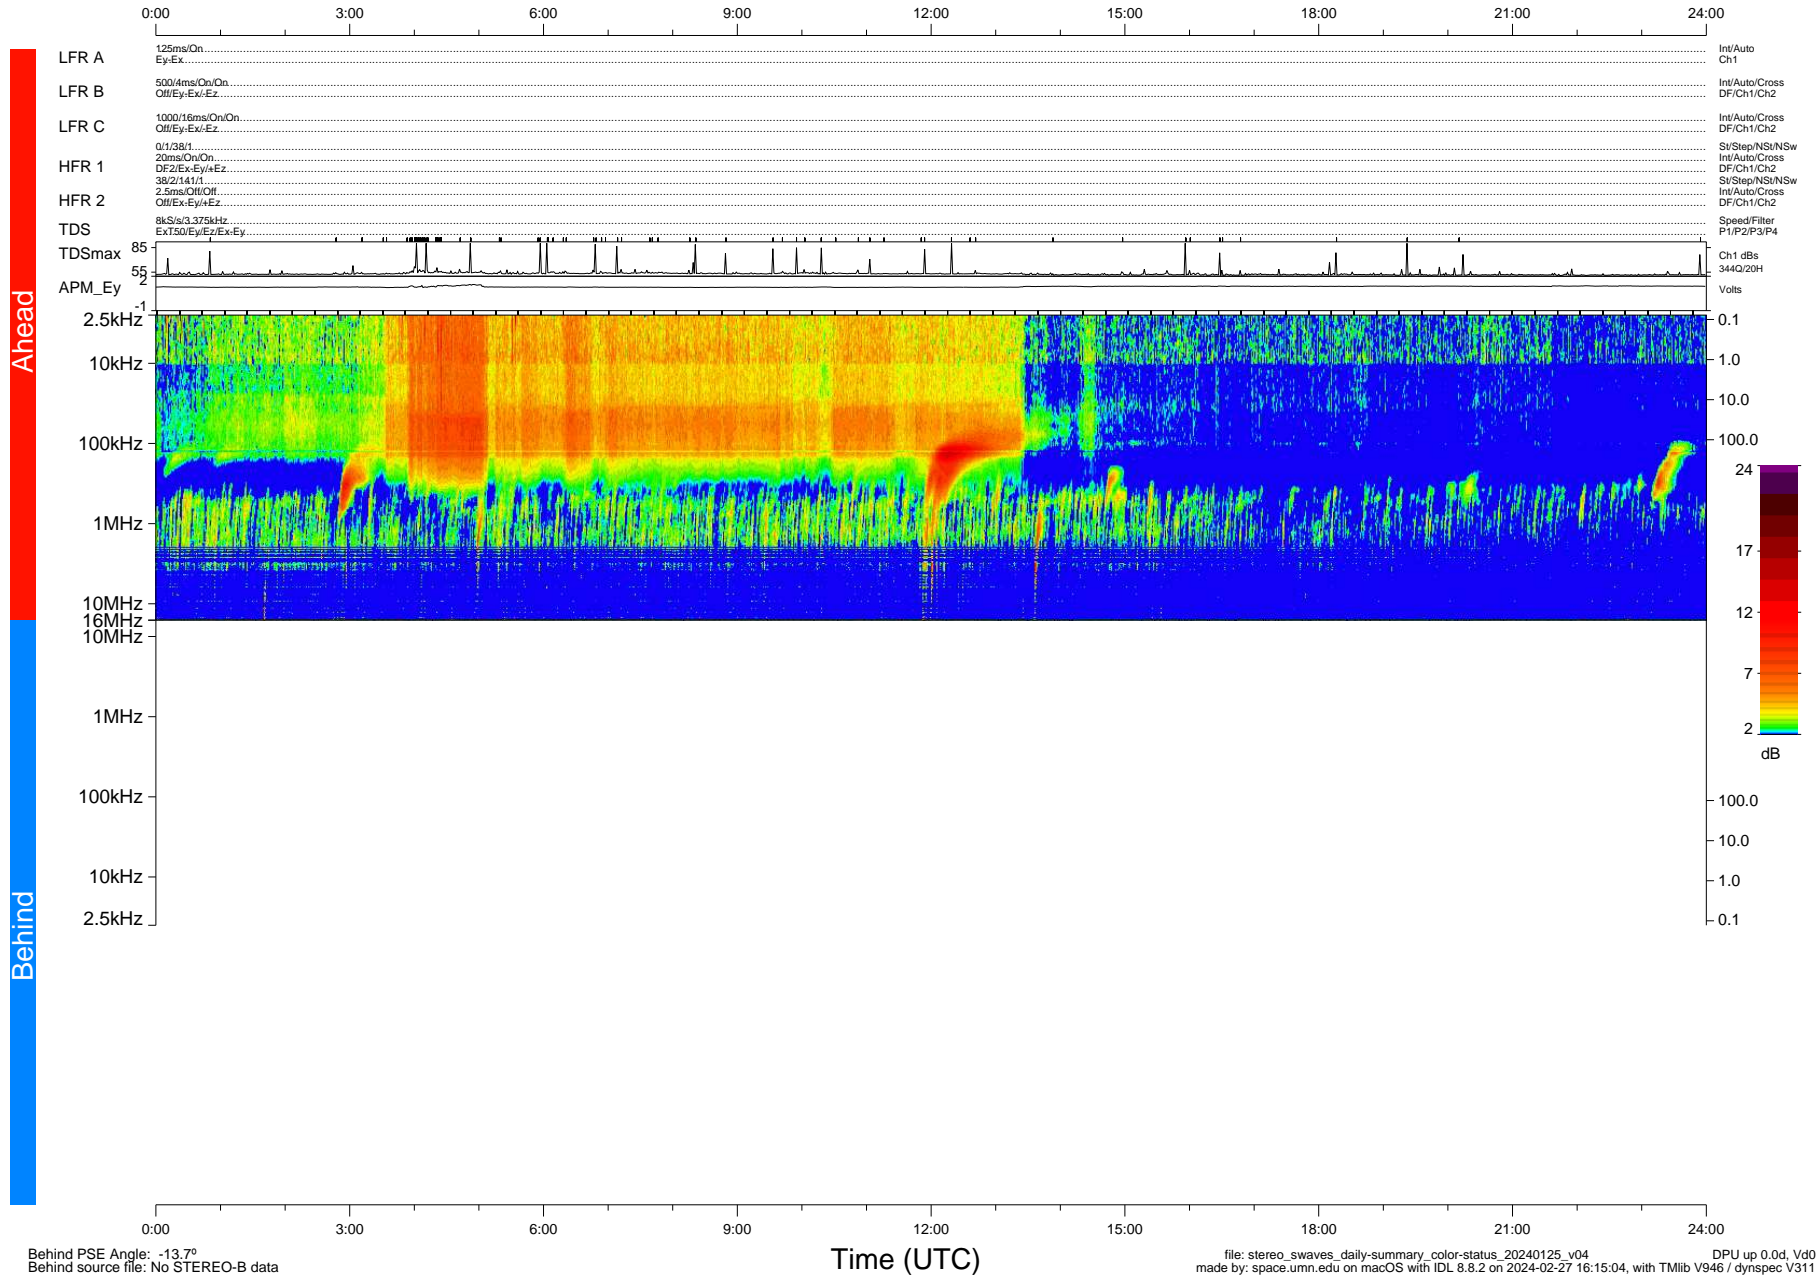

# STEREO/WAVES Daily Summary - 25-Jan-2024 (DOY 025)

Ahead source file: swaves\_ahead\_2024\_025\_1\_05.fin (Recovery: 100.0% HK, 102% Pkts)  
 Ahead PSE Angle: 7.1°

DPU up 462.4d, V412d40

Behind PSE Angle: -13.7°  
 Behind source file: No STEREO-B data

file: stereo\_swaves\_daily-summary\_color-status\_20240125\_v04 DPU up 0.0d, Vd0  
 made by: space.umn.edu on macOS with IDL 8.8.2 on 2024-02-27 16:15:04, with Tlib V946 / dynspec V311