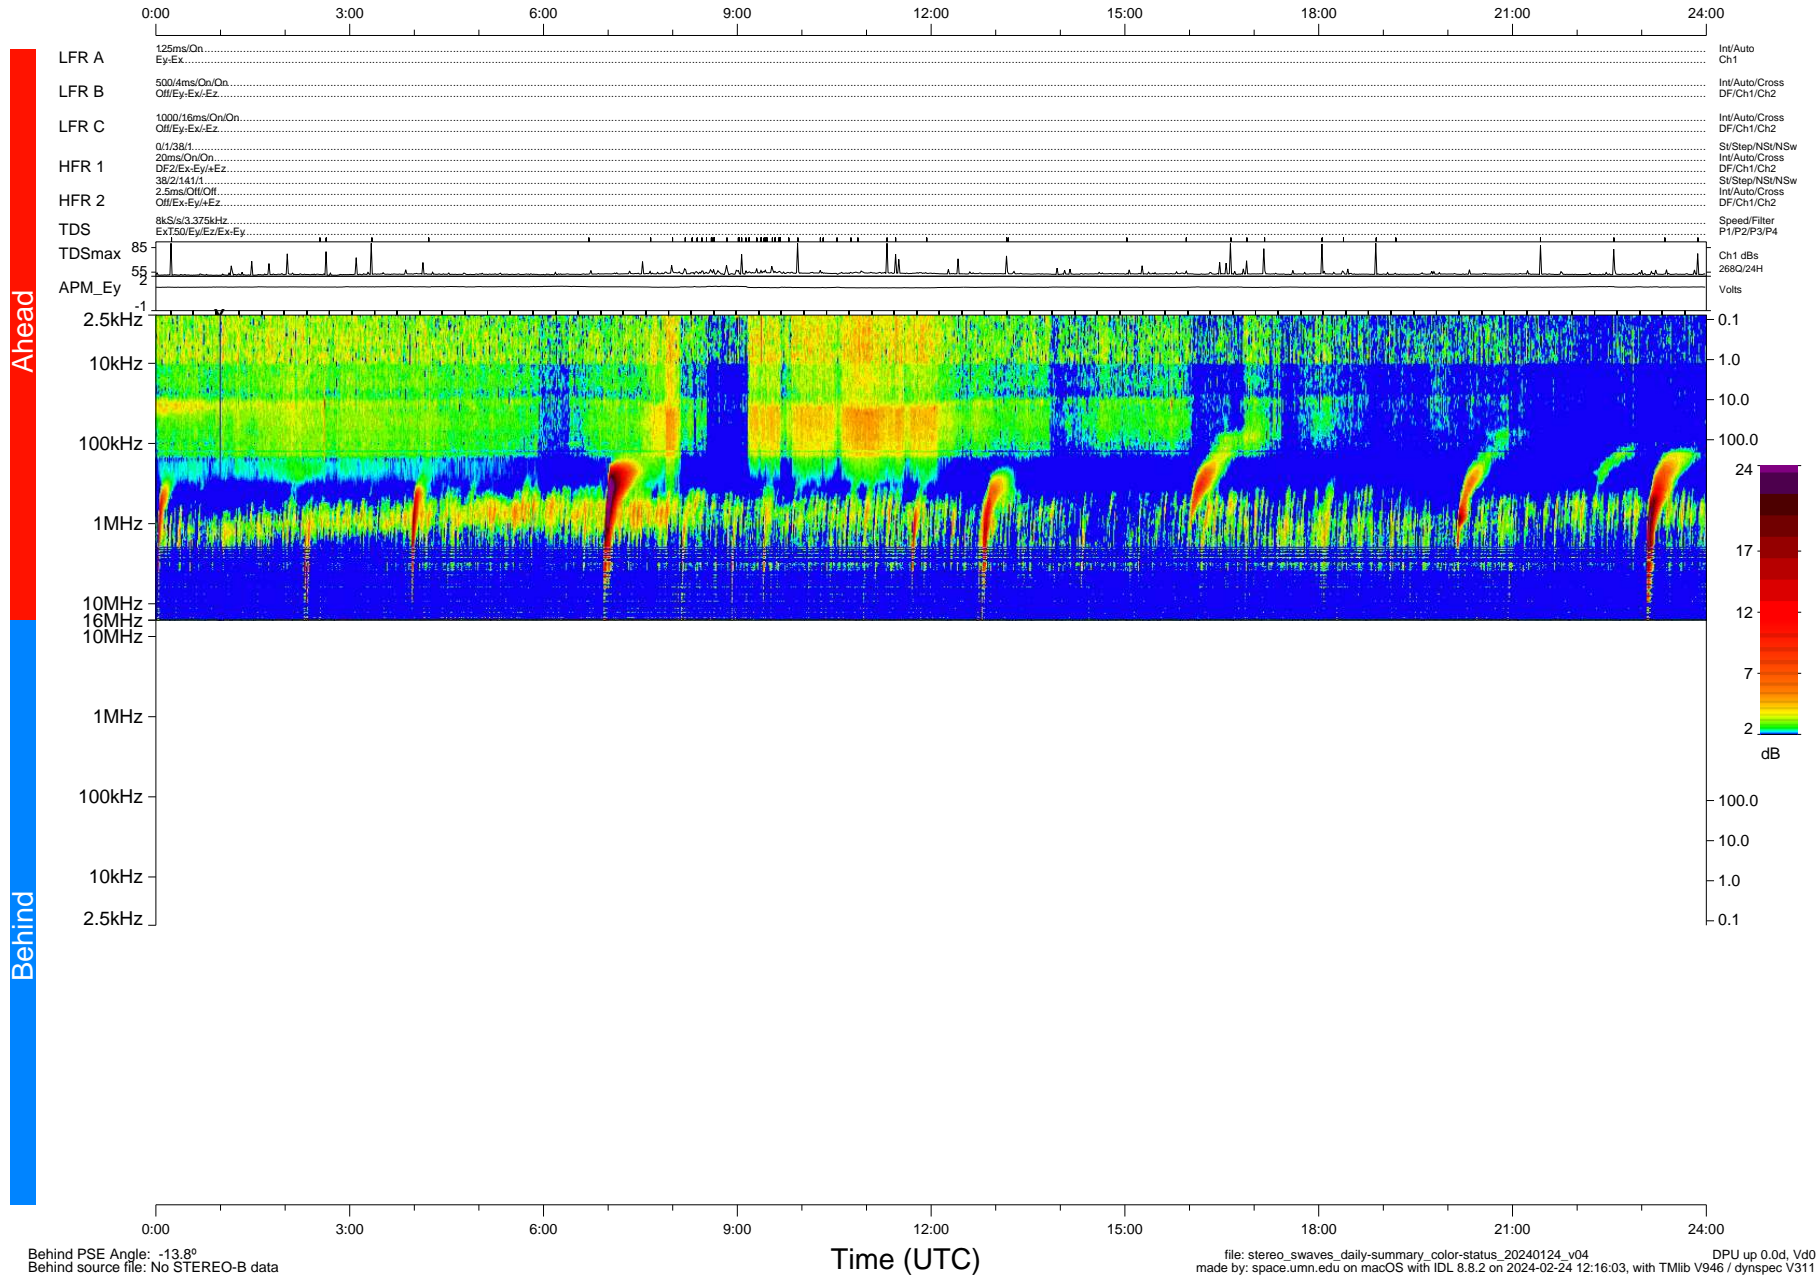

STEREO/WAVES Daily Summary - 24-Jan-2024 (DOY 024)

Ahead source file: swaves_ahead_2024_024_1_05.fin (Recovery: 100.0% HK, 92% PKts)
Ahead PSE Angle: 7.1°

DPU up 461.4d, V412d40

Behind PSE Angle: -13.8°
Behind source file: No STEREO-B data

Time (UTC)