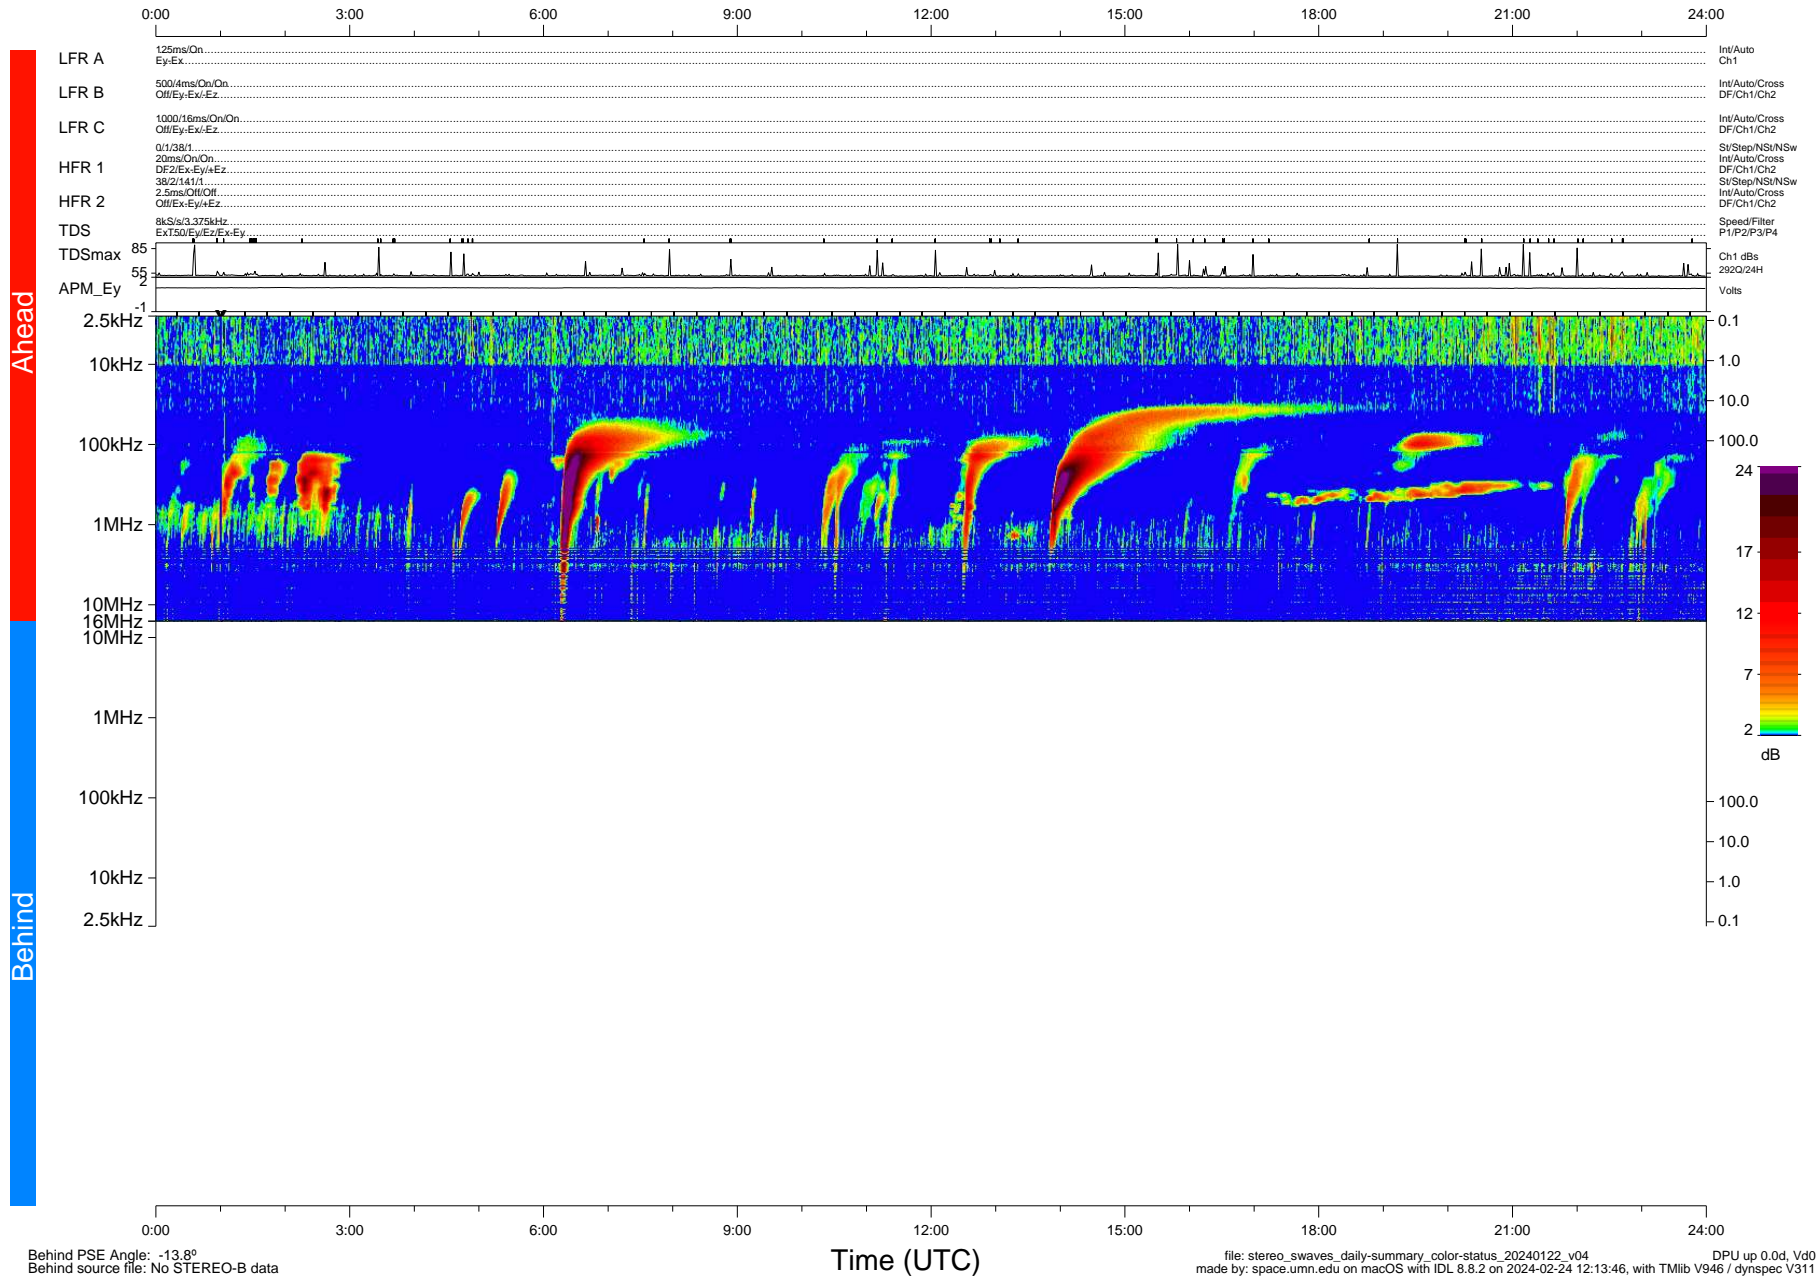

# STEREO/WAVES Daily Summary - 22-Jan-2024 (DOY 022)

Ahead source file: swaves\_ahead\_2024\_022\_1\_05.fin (Recovery: 100.1% HK, 95% Pkts)  
 Ahead PSE Angle: 7.0°

DPU up 459.4d, V412d40

Behind PSE Angle: -13.8°  
 Behind source file: No STEREO-B data

Time (UTC)

file: stereo\_swaves\_daily-summary\_color-status\_20240122\_v04  
 made by: space.umn.edu on macOS with IDL 8.8.2 on 2024-02-24 12:13:46, with Tlib V946 / dynspec V311  
 DPU up 0.0d, Vd0