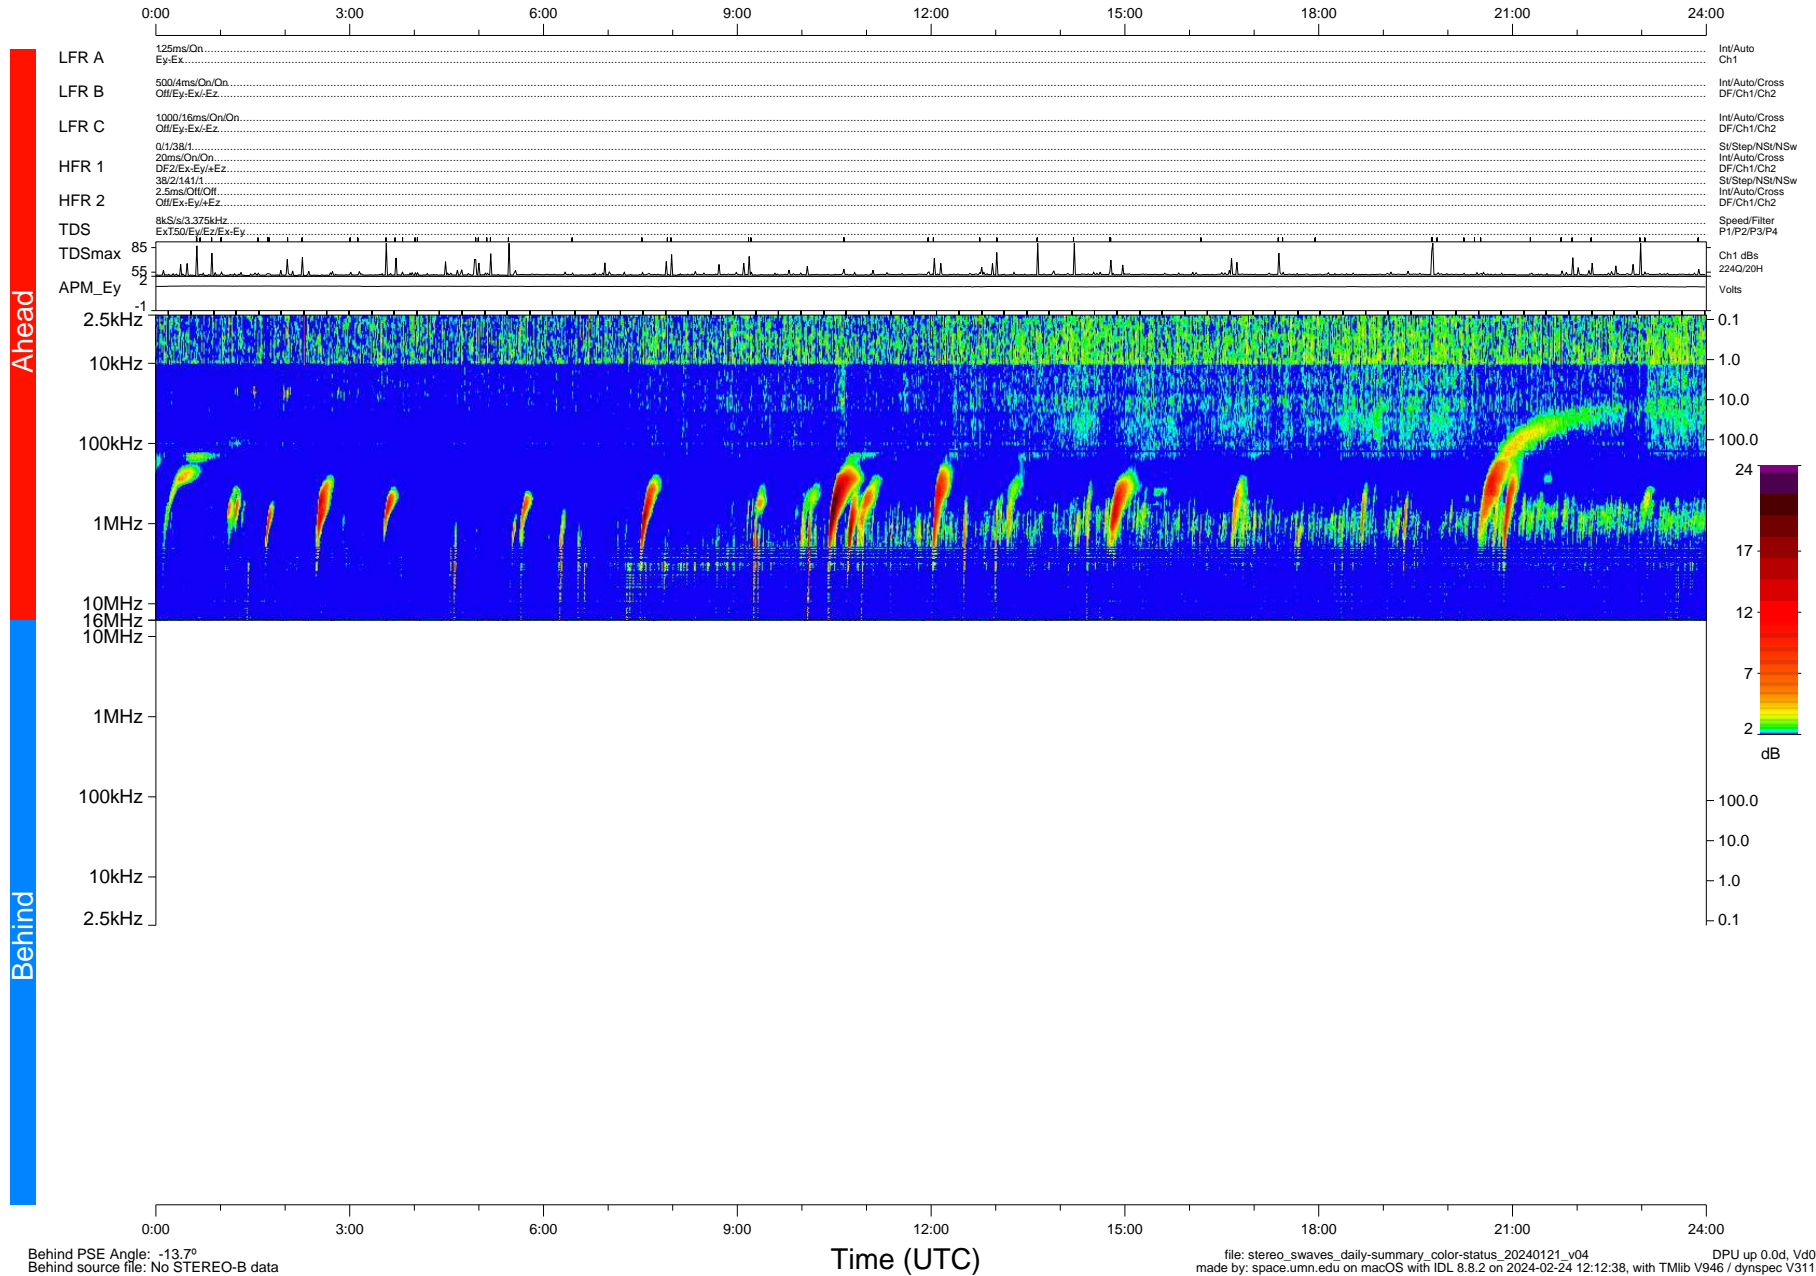

# STEREO/WAVES Daily Summary - 21-Jan-2024 (DOY 021)

Ahead source file: swaves\_ahead\_2024\_021\_1\_05.fin (Recovery: 100.0% HK, 85% Pkts)  
 Ahead PSE Angle: 7.1°

DPU up 458.4d, V412d40

Behind PSE Angle: -13.7°  
 Behind source file: No STEREO-B data

file: stereo\_swaves\_daily-summary\_color-status\_20240121\_v04 DPU up 0.0d, Vd0  
 made by: space.umn.edu on macOS with IDL 8.8.2 on 2024-02-24 12:12:38, with Tlib V946 / dynspec V311