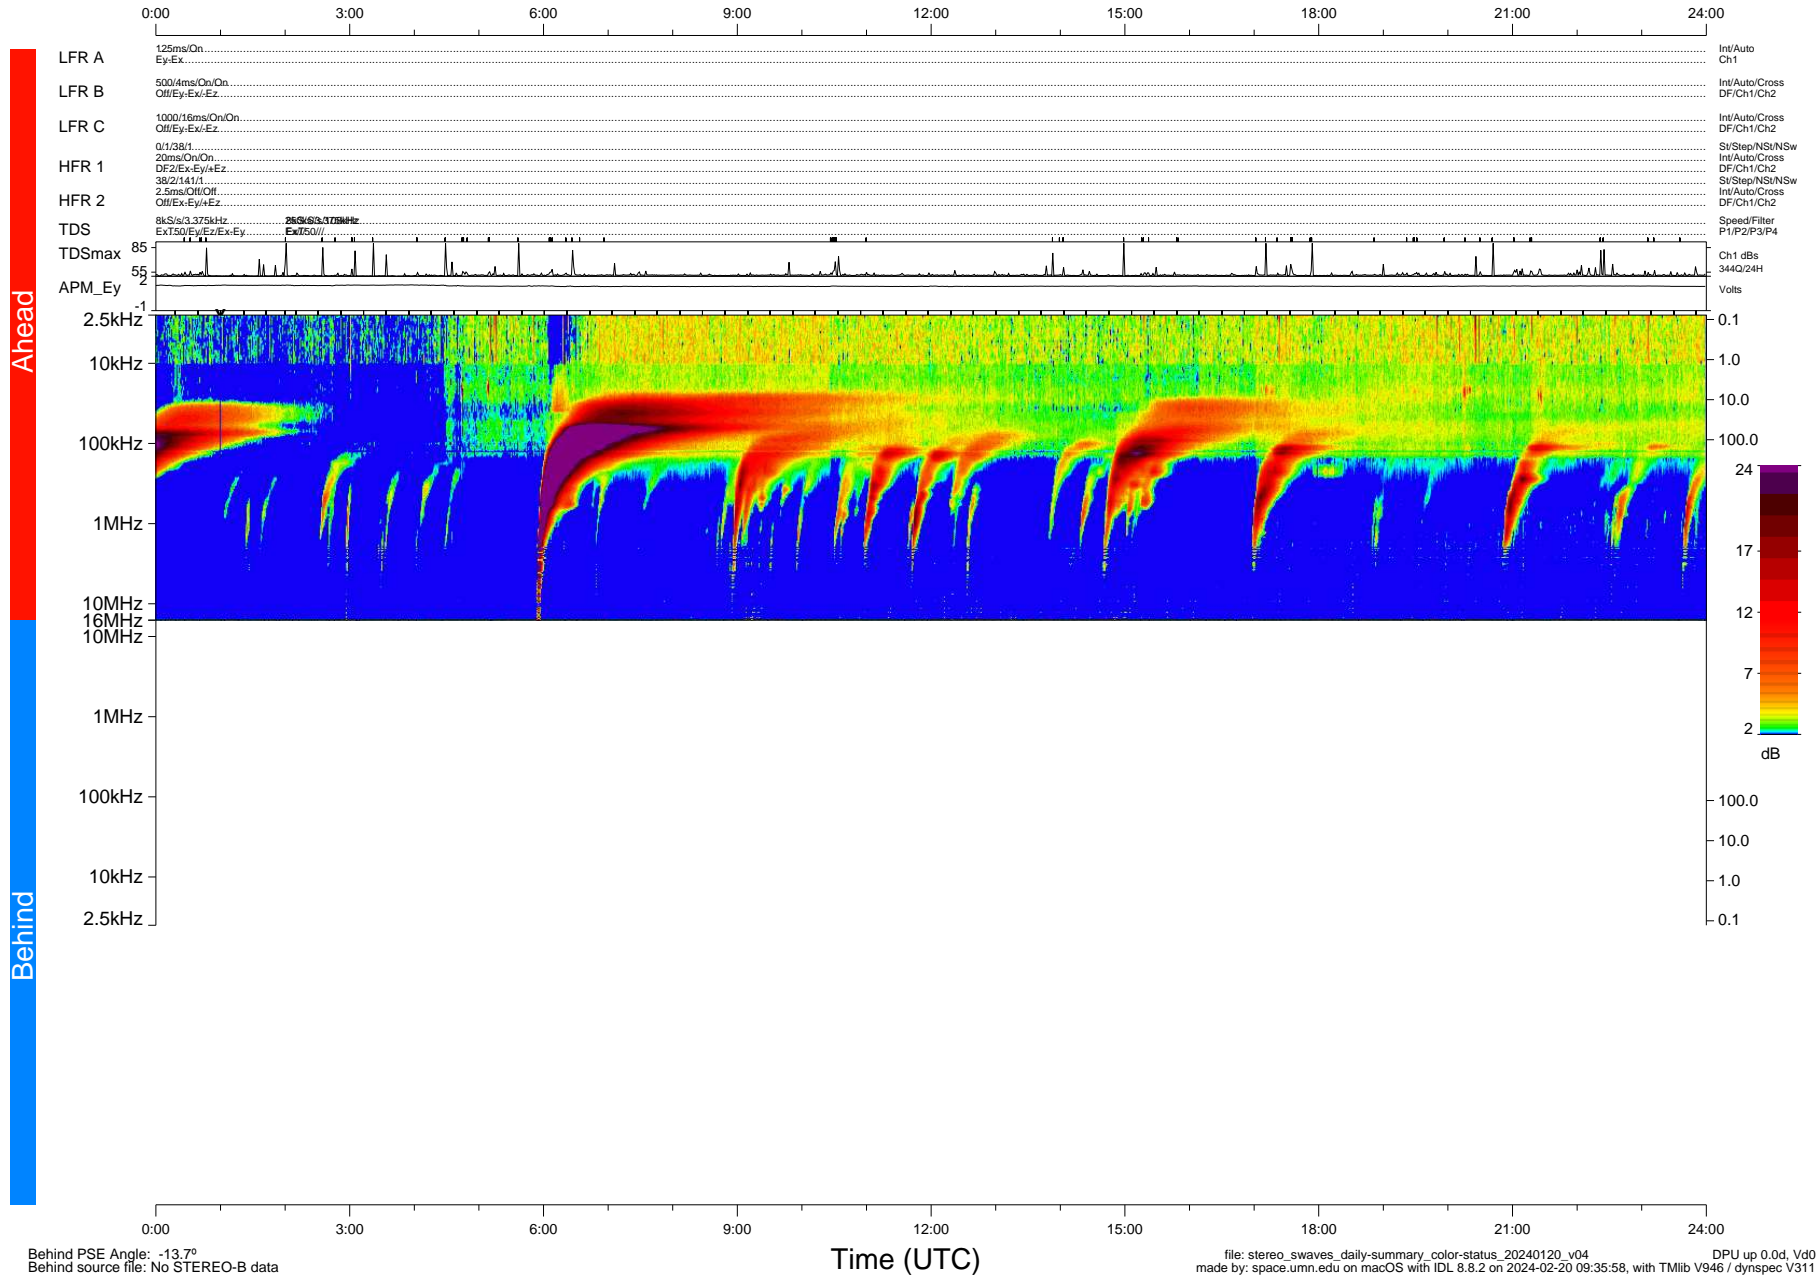

STEREO/WAVES Daily Summary - 20-Jan-2024 (DOY 020)

Ahead source file: swaves_ahead_2024_020_1_05.fin (Recovery: 100.0% HK, 102% Pkts)
Ahead PSE Angle: 7.1°

DPU up 457.4d, V412d40

Behind PSE Angle: -13.7°
Behind source file: No STEREO-B data