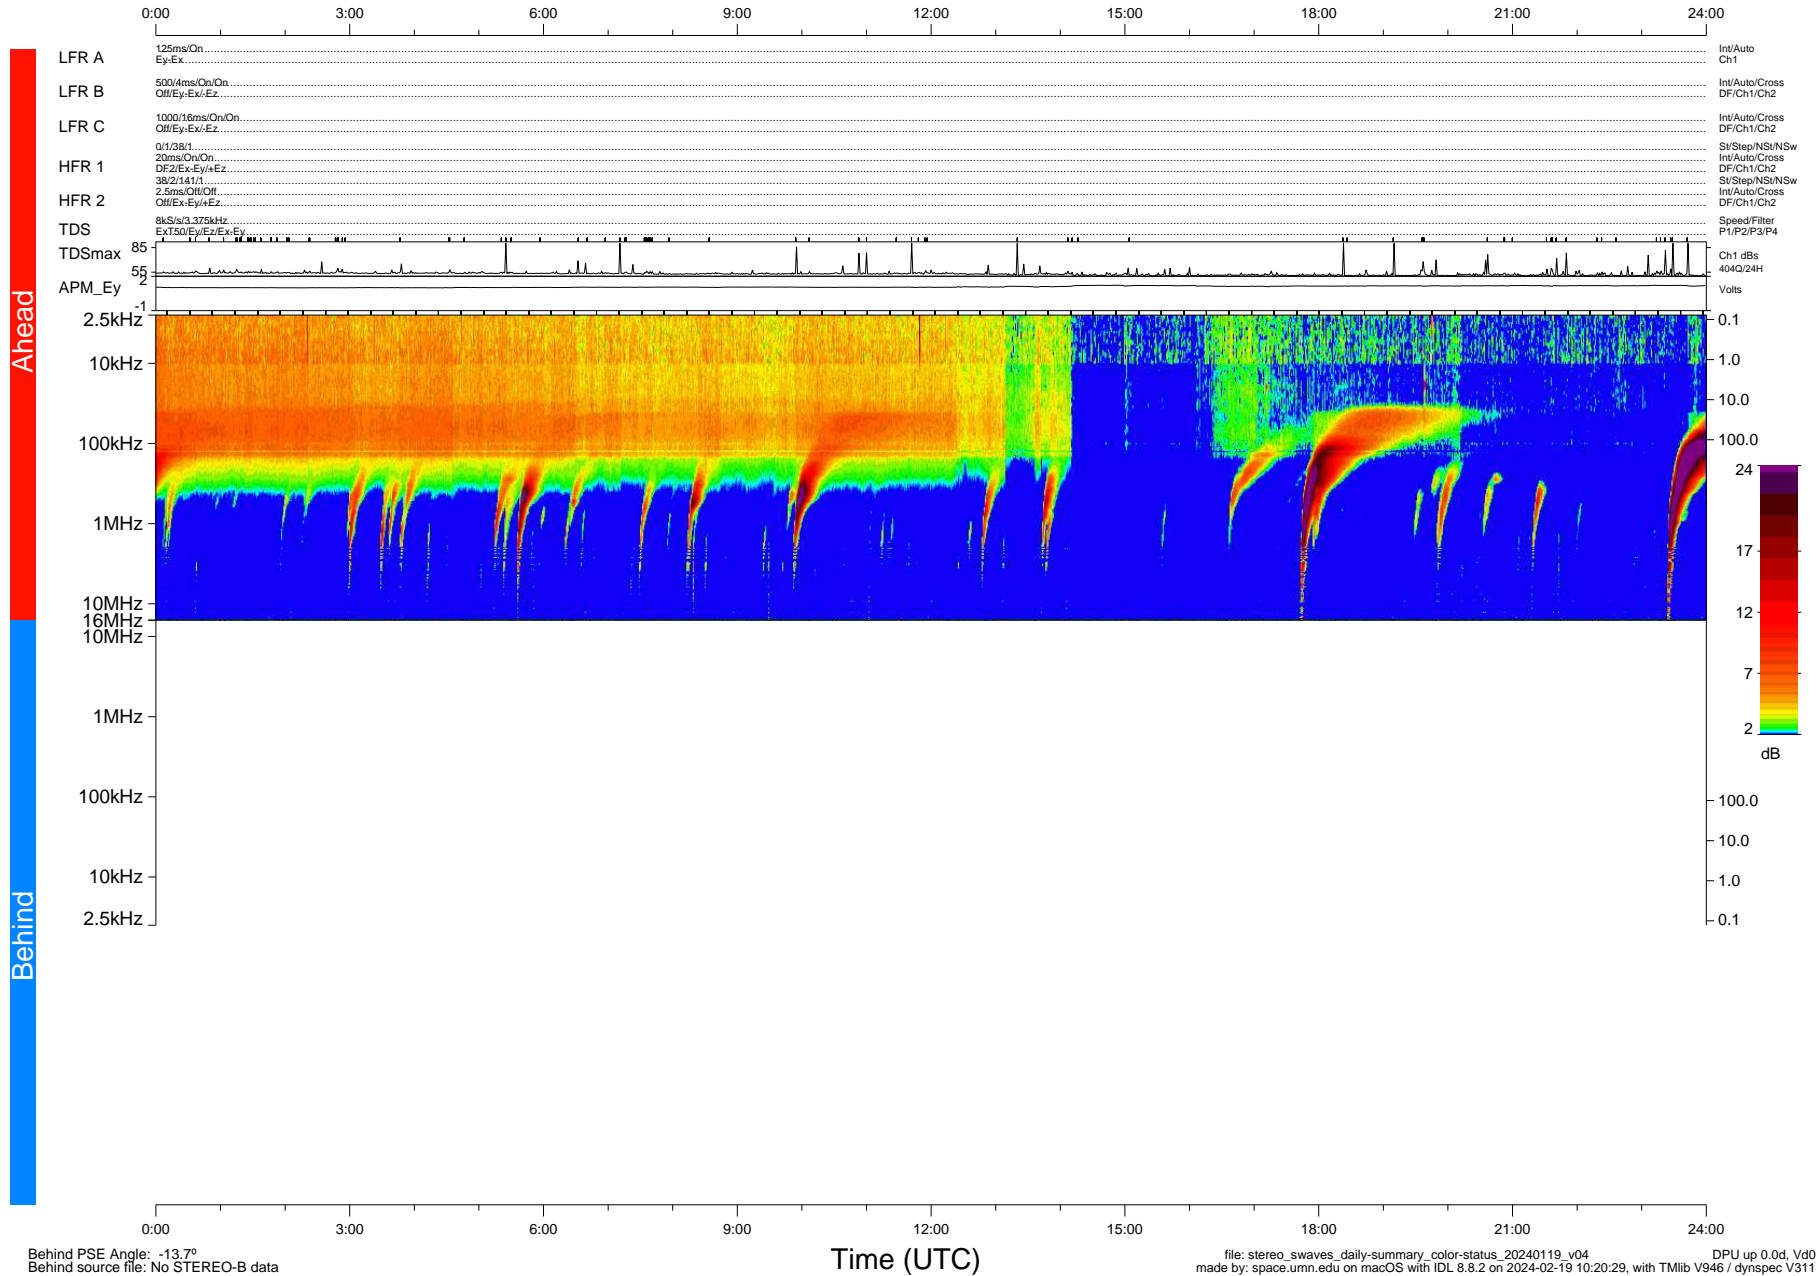

STEREO/WAVES Daily Summary - 19-Jan-2024 (DOY 019)

Ahead source file: swaves_ahead_2024_019_1_05.fin (Recovery: 100.0% HK, 112% Pkts)
Ahead PSE Angle: 7.1°

DPU up 456.4d, V412d40

Behind PSE Angle: -13.7°
Behind source file: No STEREO-B data

Time (UTC)