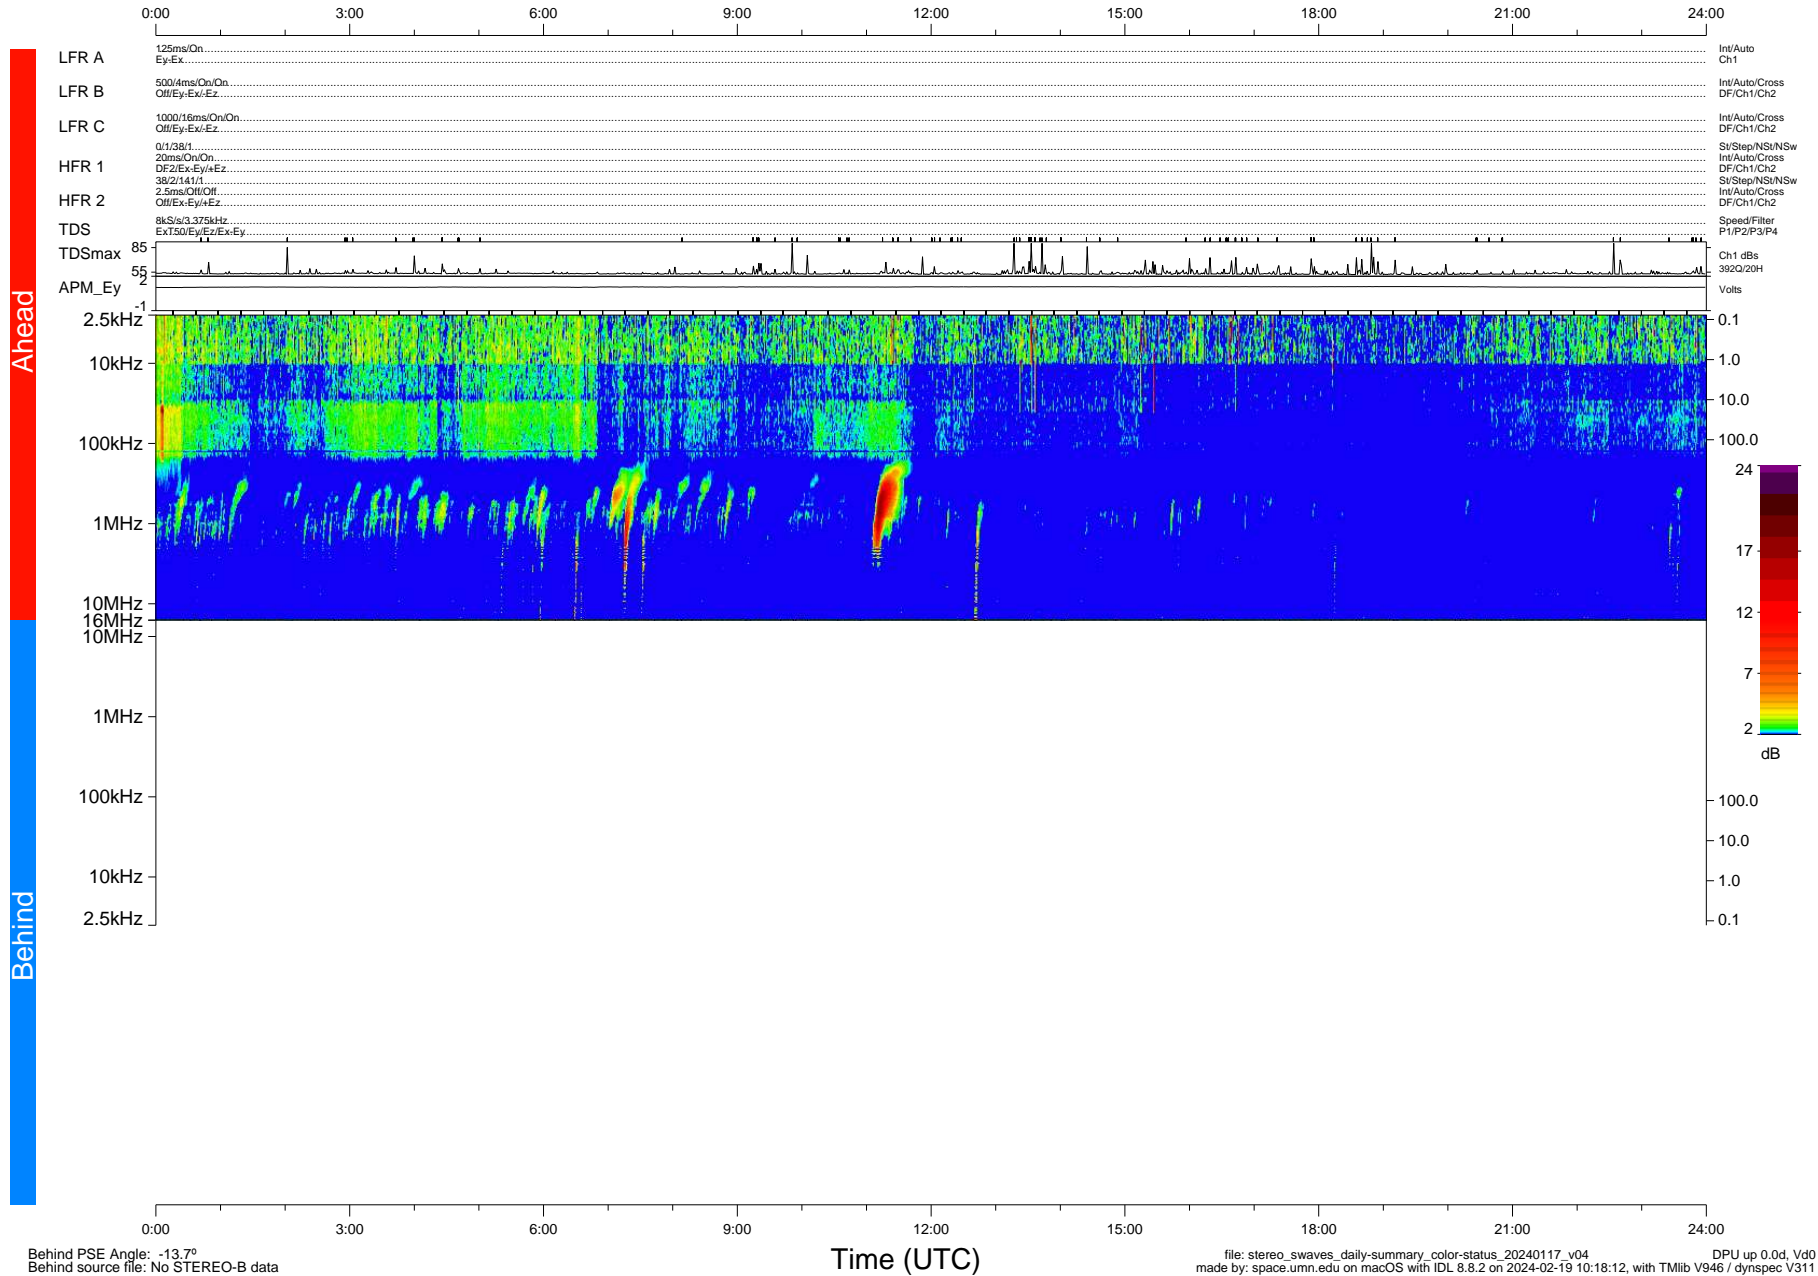

STEREO/WAVES Daily Summary - 17-Jan-2024 (DOY 017)

Ahead source file: swaves_ahead_2024_017_1_05.fin (Recovery: 100.0% HK, 109% Pkts)
 Ahead PSE Angle: 7.0°

DPU up 454.4d, V412d40

Behind PSE Angle: -13.7°
 Behind source file: No STEREO-B data

file: stereo_swaves_daily-summary_color-status_20240117_v04 DPU up 0.0d, Vd0
 made by: space.umn.edu on macOS with IDL 8.8.2 on 2024-02-19 10:18:12, with Tlib V946 / dynspec V311