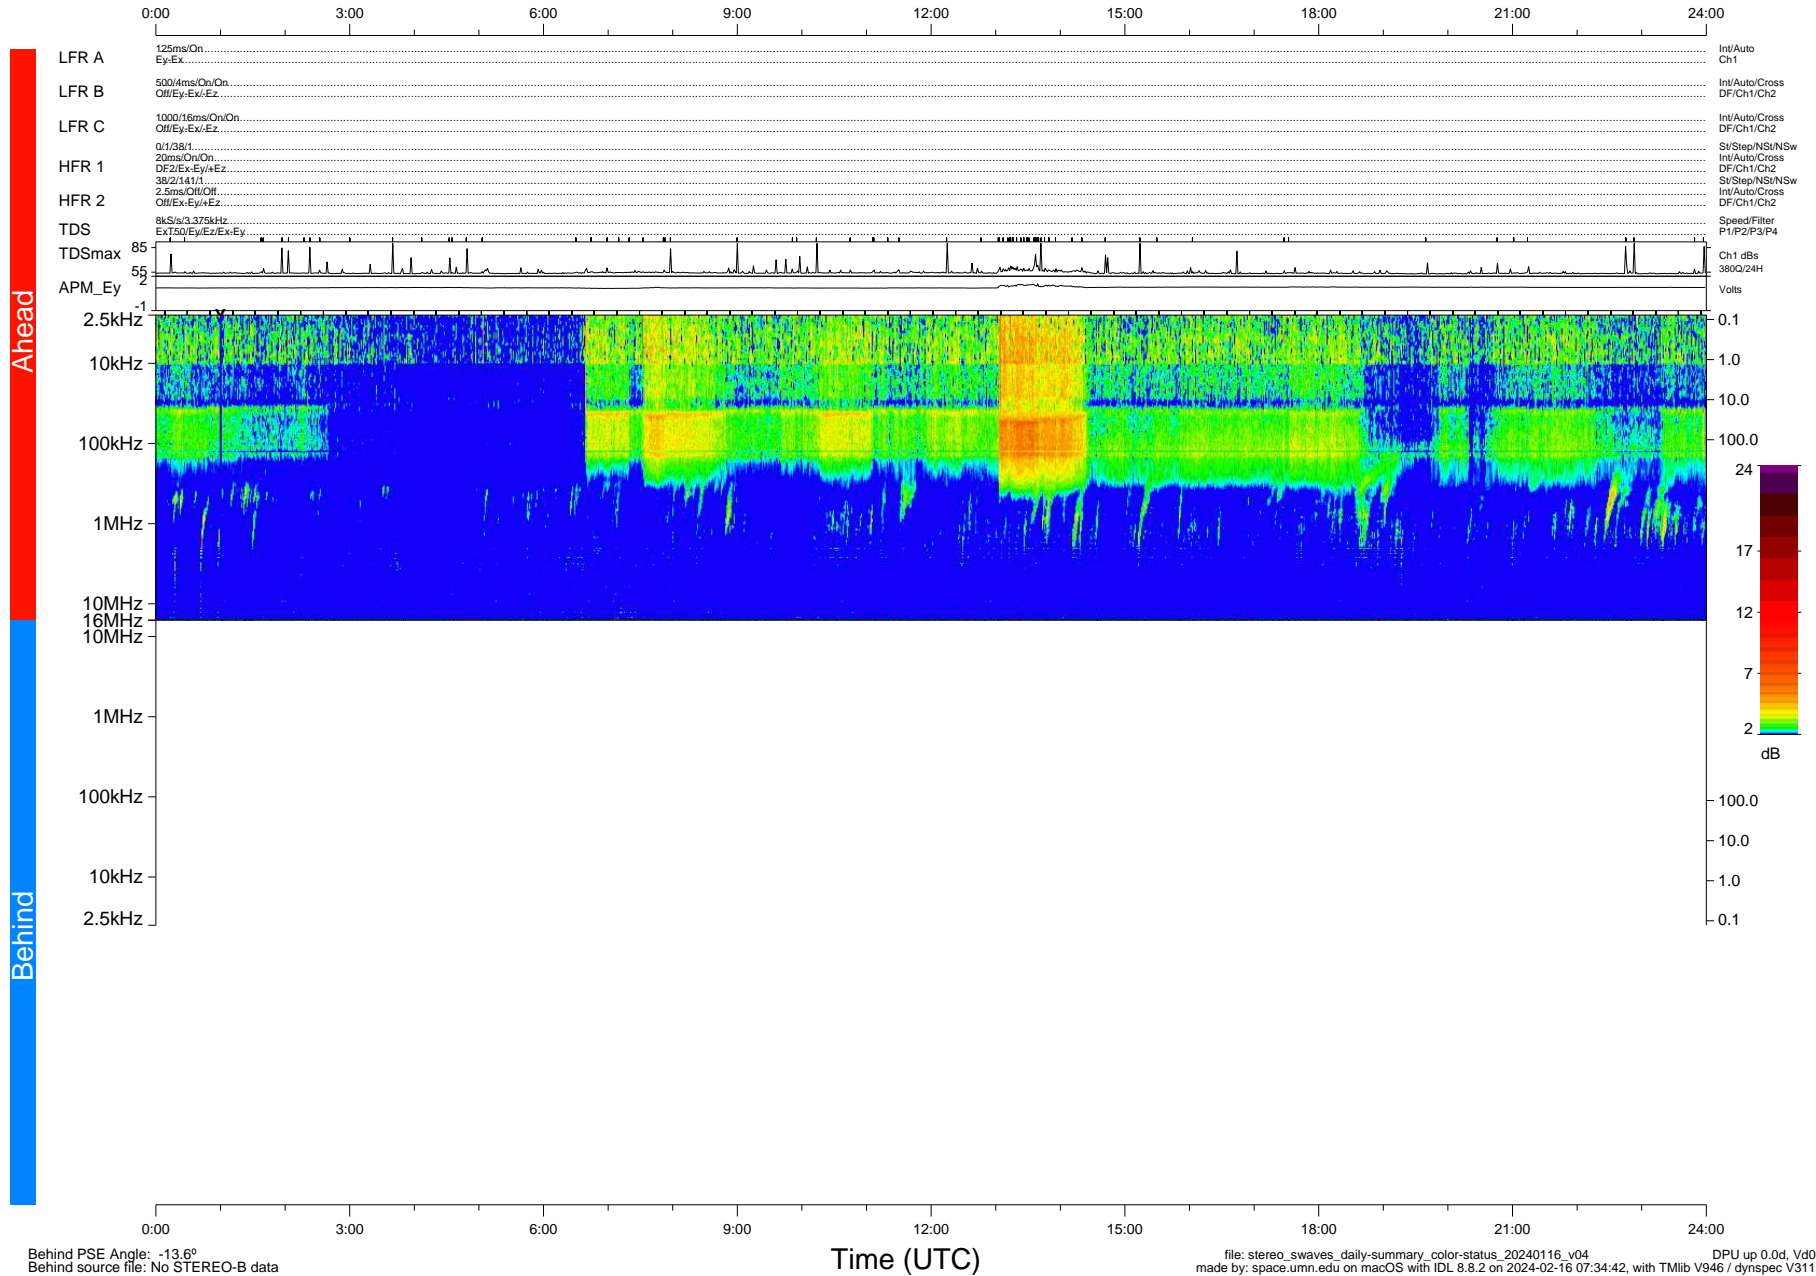

STEREO/WAVES Daily Summary - 16-Jan-2024 (DOY 016)

Ahead source file: swaves_ahead_2024_016_1_05.fin (Recovery: 100.0% HK, 108% Pkts)
Ahead PSE Angle: 7.1°

DPU up 453.4d, V412d40

Behind PSE Angle: -13.6°
Behind source file: No STEREO-B data

Time (UTC)