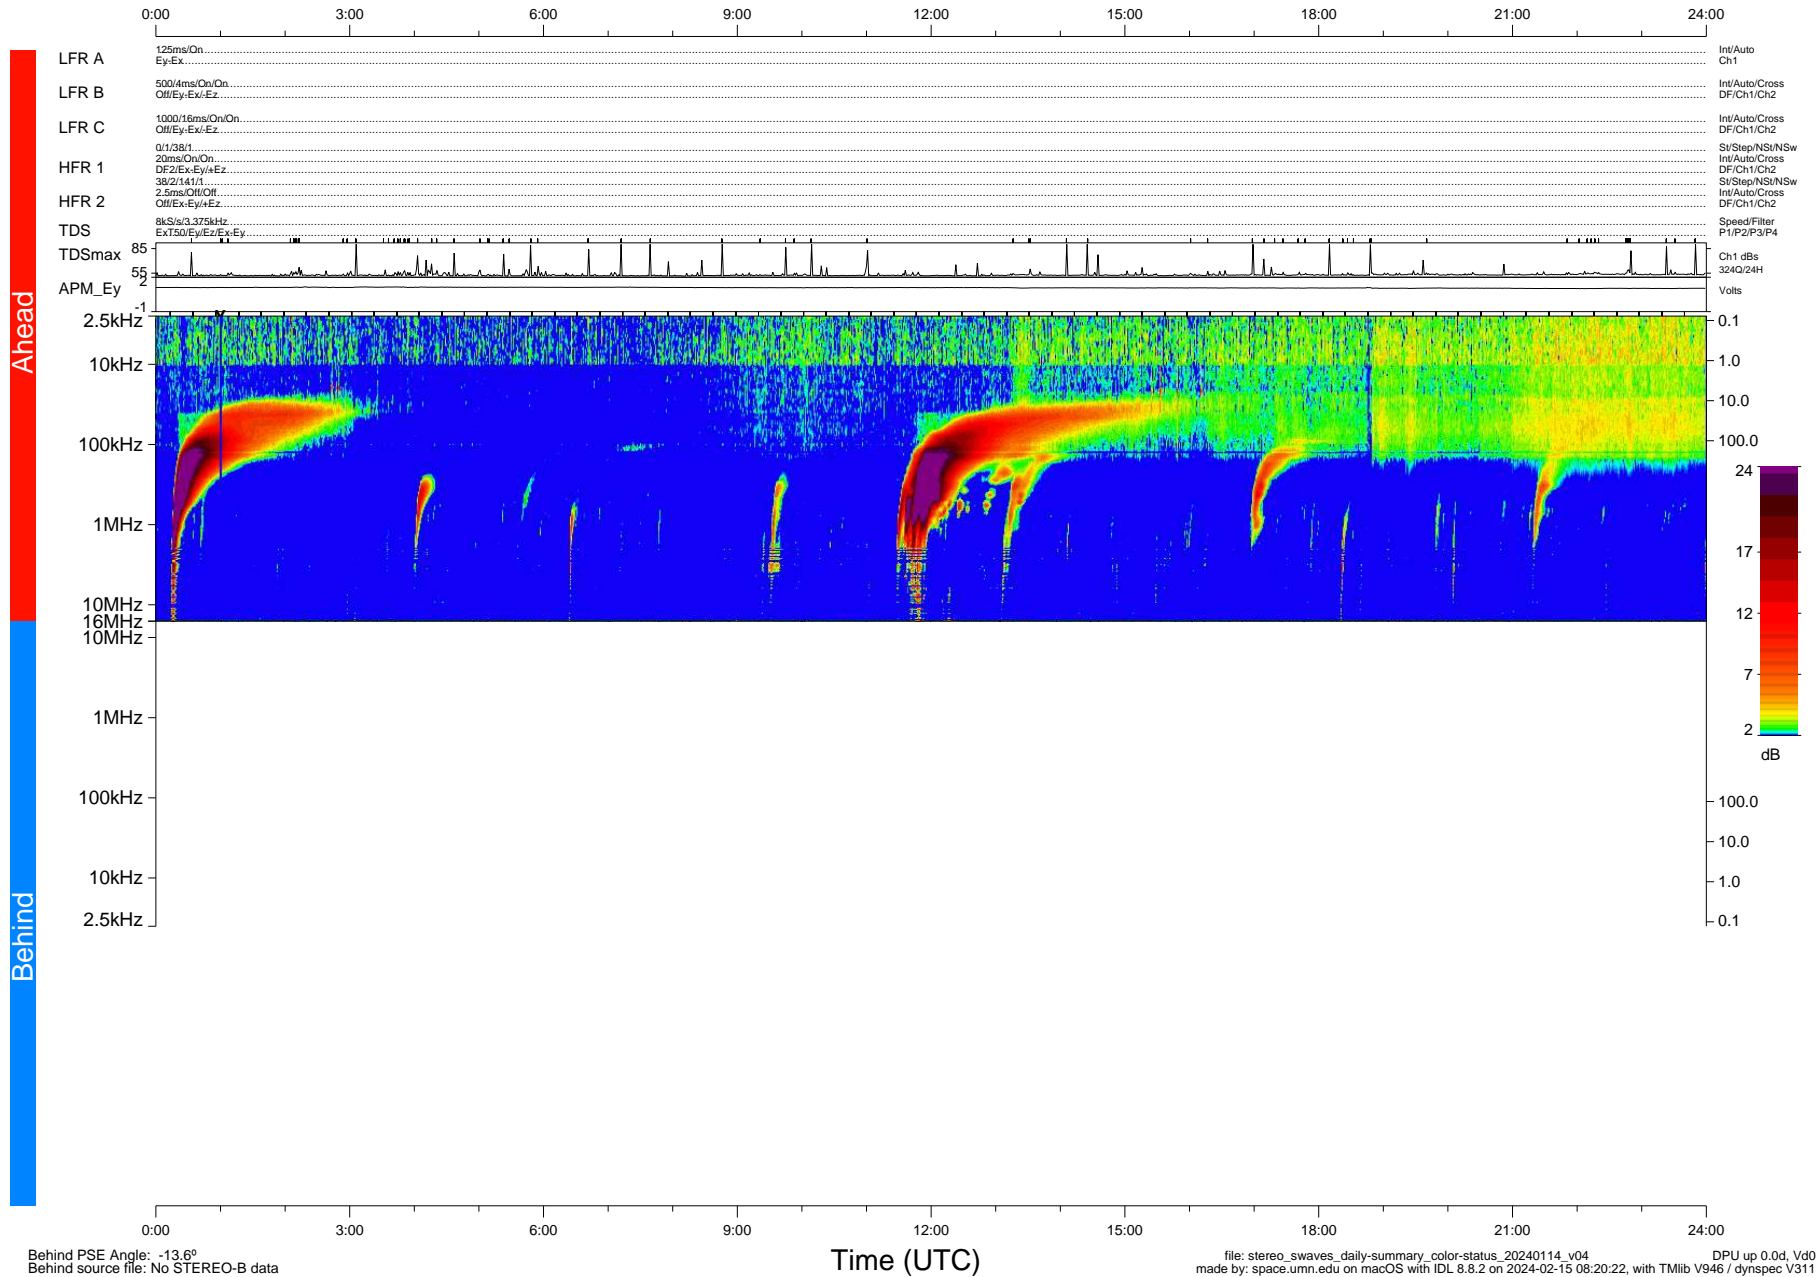

STEREO/WAVES Daily Summary - 14-Jan-2024 (DOY 014)

Ahead source file: swaves_ahead_2024_014_1_05.fin (Recovery: 100.0% HK, 100% Pkts)
 Ahead PSE Angle: 7.0°

DPU up 451.4d, V412d40

Behind PSE Angle: -13.6°
 Behind source file: No STEREO-B data

file: stereo_swaves_daily-summary_color-status_20240114_v04
 made by: space.umn.edu on macOS with IDL 8.8.2 on 2024-02-15 08:20:22, with Tlib V946 / dynspec V311
 DPU up 0.0d, Vd0