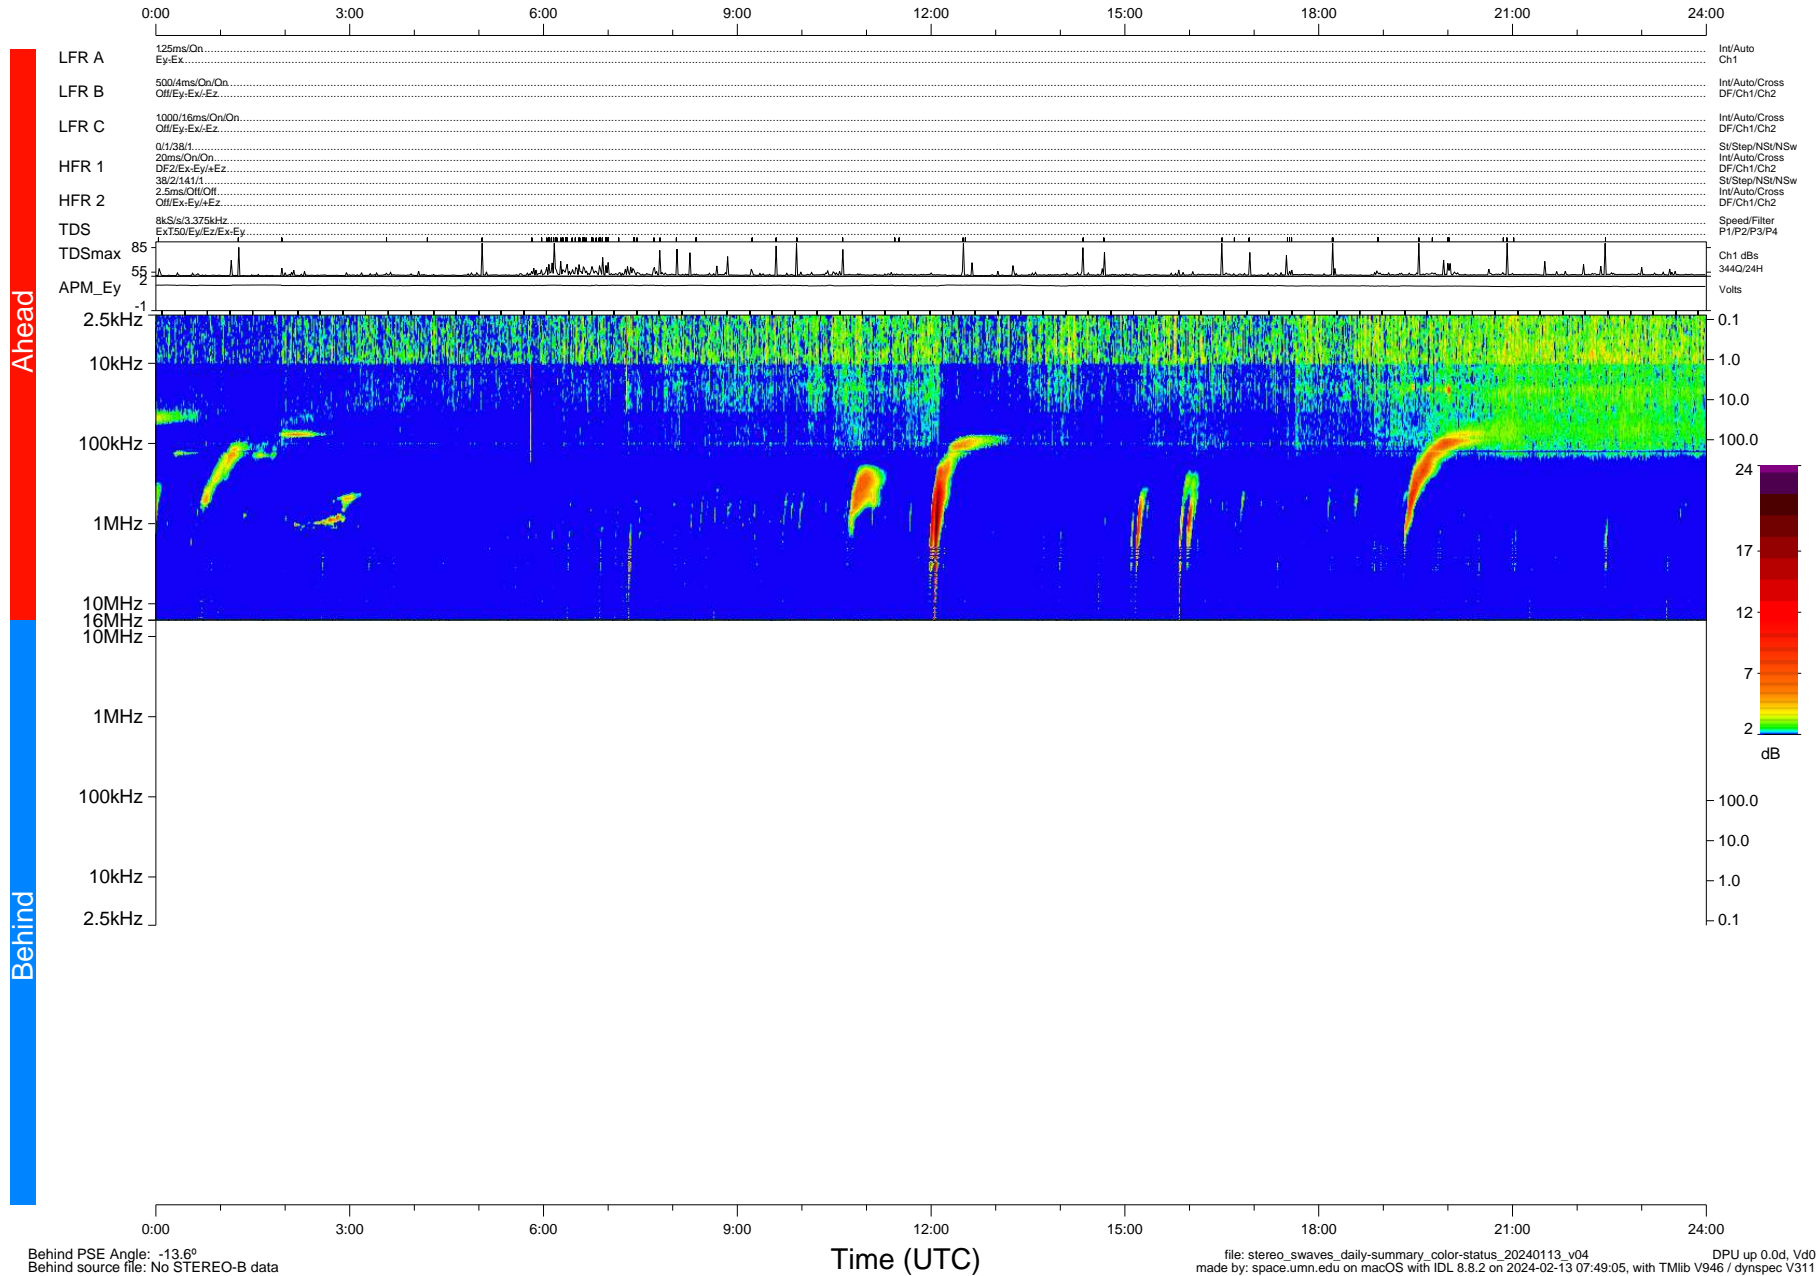

# STEREO/WAVES Daily Summary - 13-Jan-2024 (DOY 013)

Ahead source file: swaves\_ahead\_2024\_013\_1\_05.fin (Recovery: 100.0% HK, 103% Pkts)  
 Ahead PSE Angle: 7.0°

DPU up 450.4d, V412d40

Behind PSE Angle: -13.6°  
 Behind source file: No STEREO-B data

file: stereo\_swaves\_daily-summary\_color-status\_20240113\_v04  
 made by: space.umn.edu on macOS with IDL 8.8.2 on 2024-02-13 07:49:05, with TLib V946 / dynspec V311  
 DPU up 0.0d, Vd0