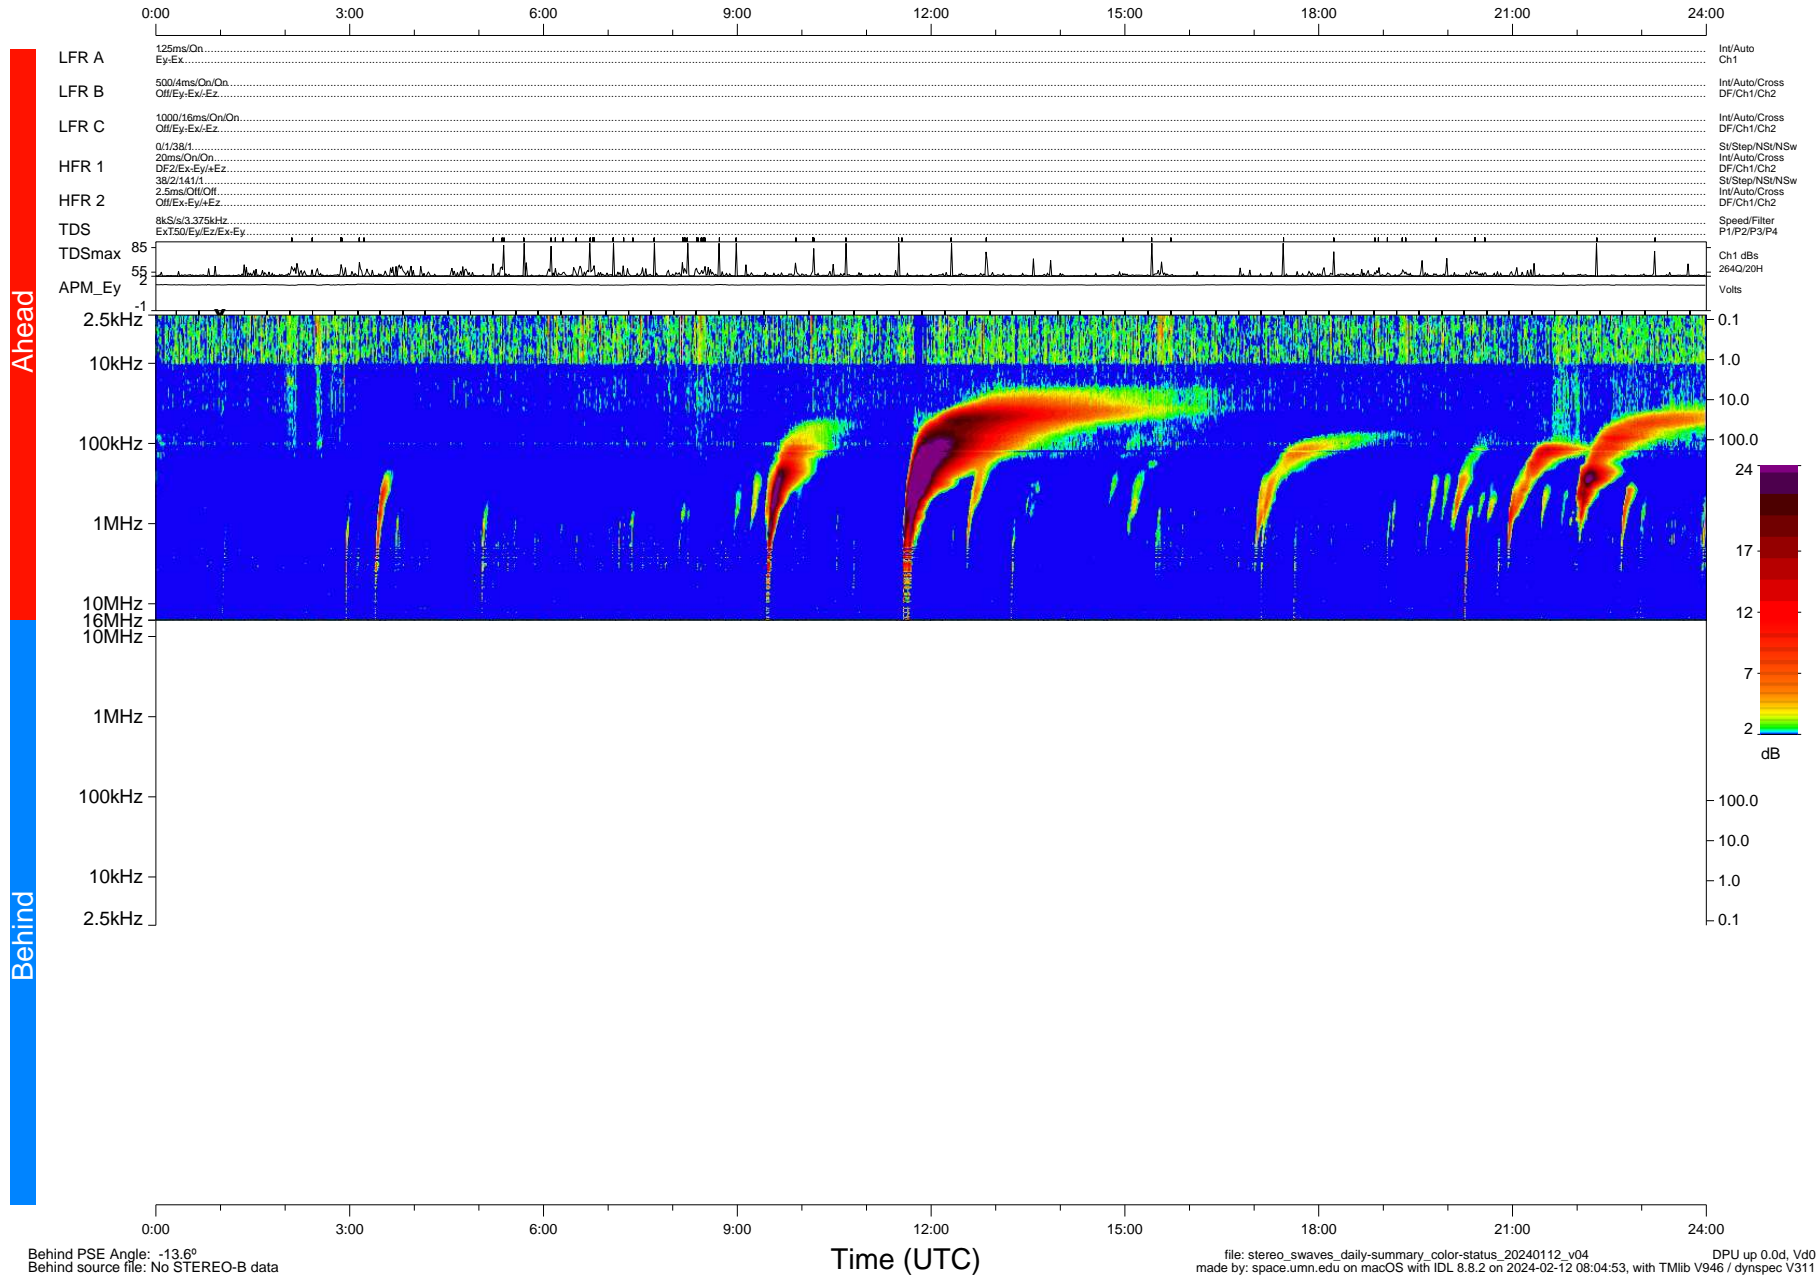

STEREO/WAVES Daily Summary - 12-Jan-2024 (DOY 012)

Ahead source file: swaves_ahead_2024_012_1_05.fin (Recovery: 100.0% HK, 90% Pkts)
Ahead PSE Angle: 6.9°

DPU up 449.4d, V412d40

Behind PSE Angle: -13.6°
Behind source file: No STEREO-B data

Time (UTC)