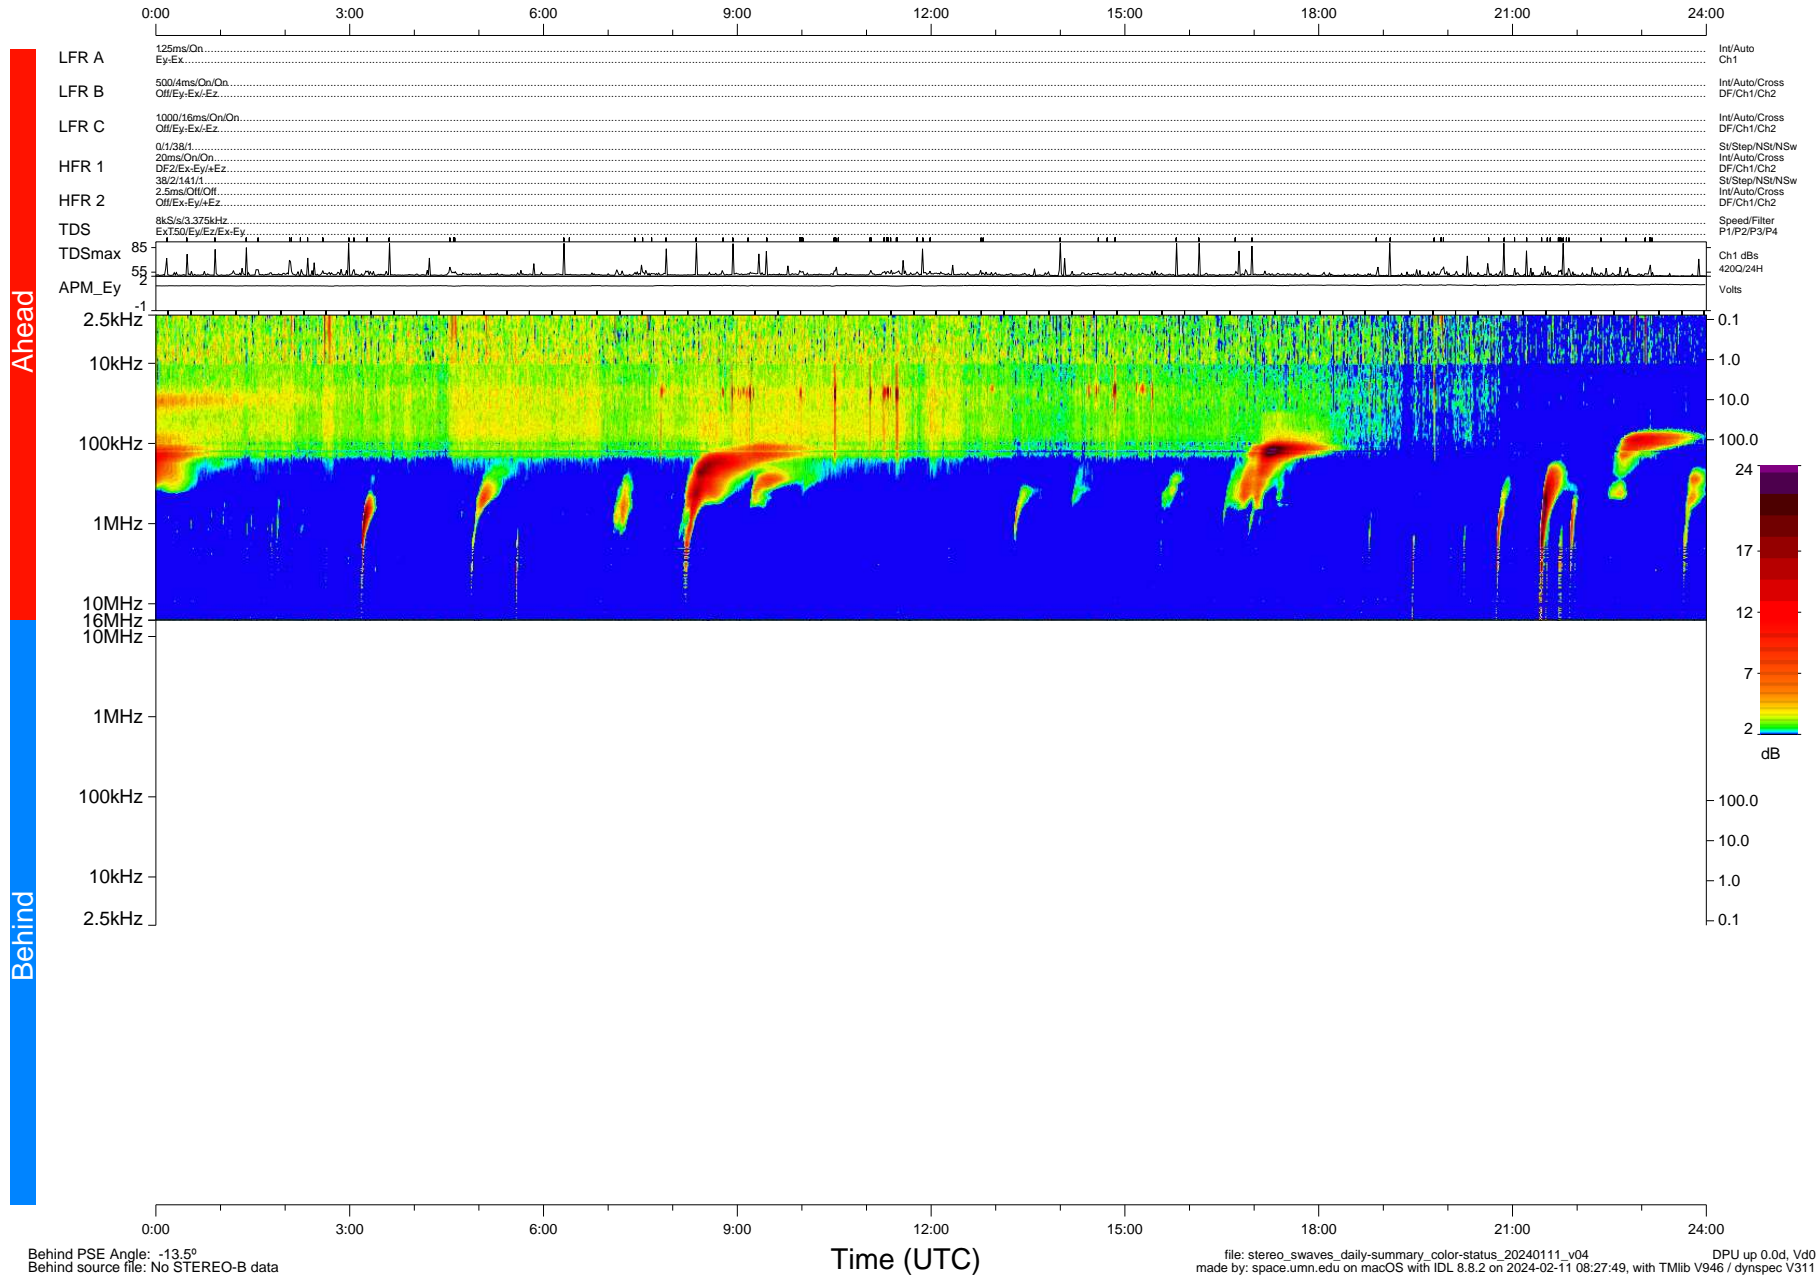

STEREO/WAVES Daily Summary - 11-Jan-2024 (DOY 011)

Ahead source file: swaves_ahead_2024_011_1_05.fin (Recovery: 100.0% HK, 114% Pkts)
Ahead PSE Angle: 7.0°

DPU up 448.4d, V412d40

Behind PSE Angle: -13.5°
Behind source file: No STEREO-B data