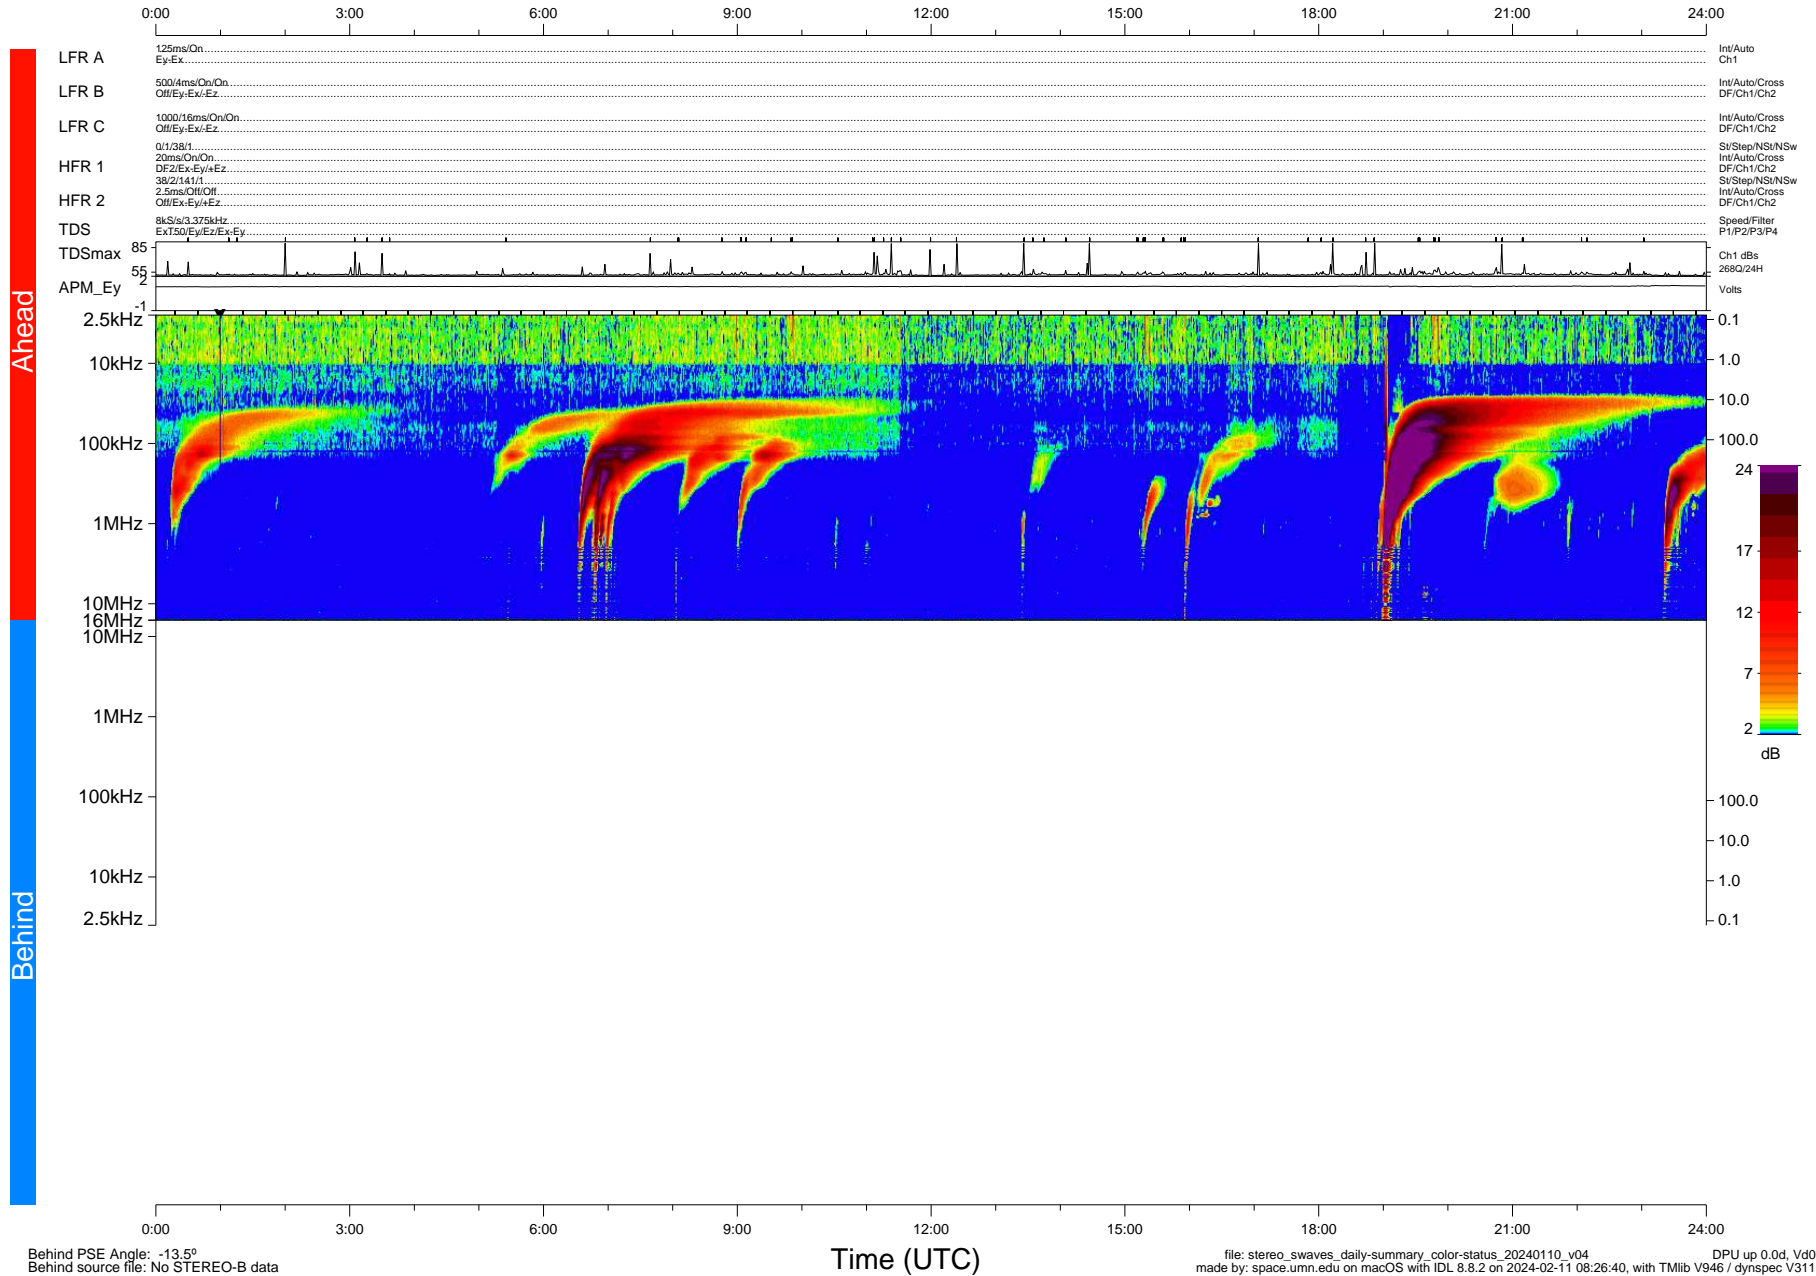

STEREO/WAVES Daily Summary - 10-Jan-2024 (DOY 010)

Ahead source file: swaves_ahead_2024_010_1_05.fin (Recovery: 100.0% HK, 91% PKts)
Ahead PSE Angle: 7.0°

DPU up 447.4d, V412d40

Behind PSE Angle: -13.5°
Behind source file: No STEREO-B data