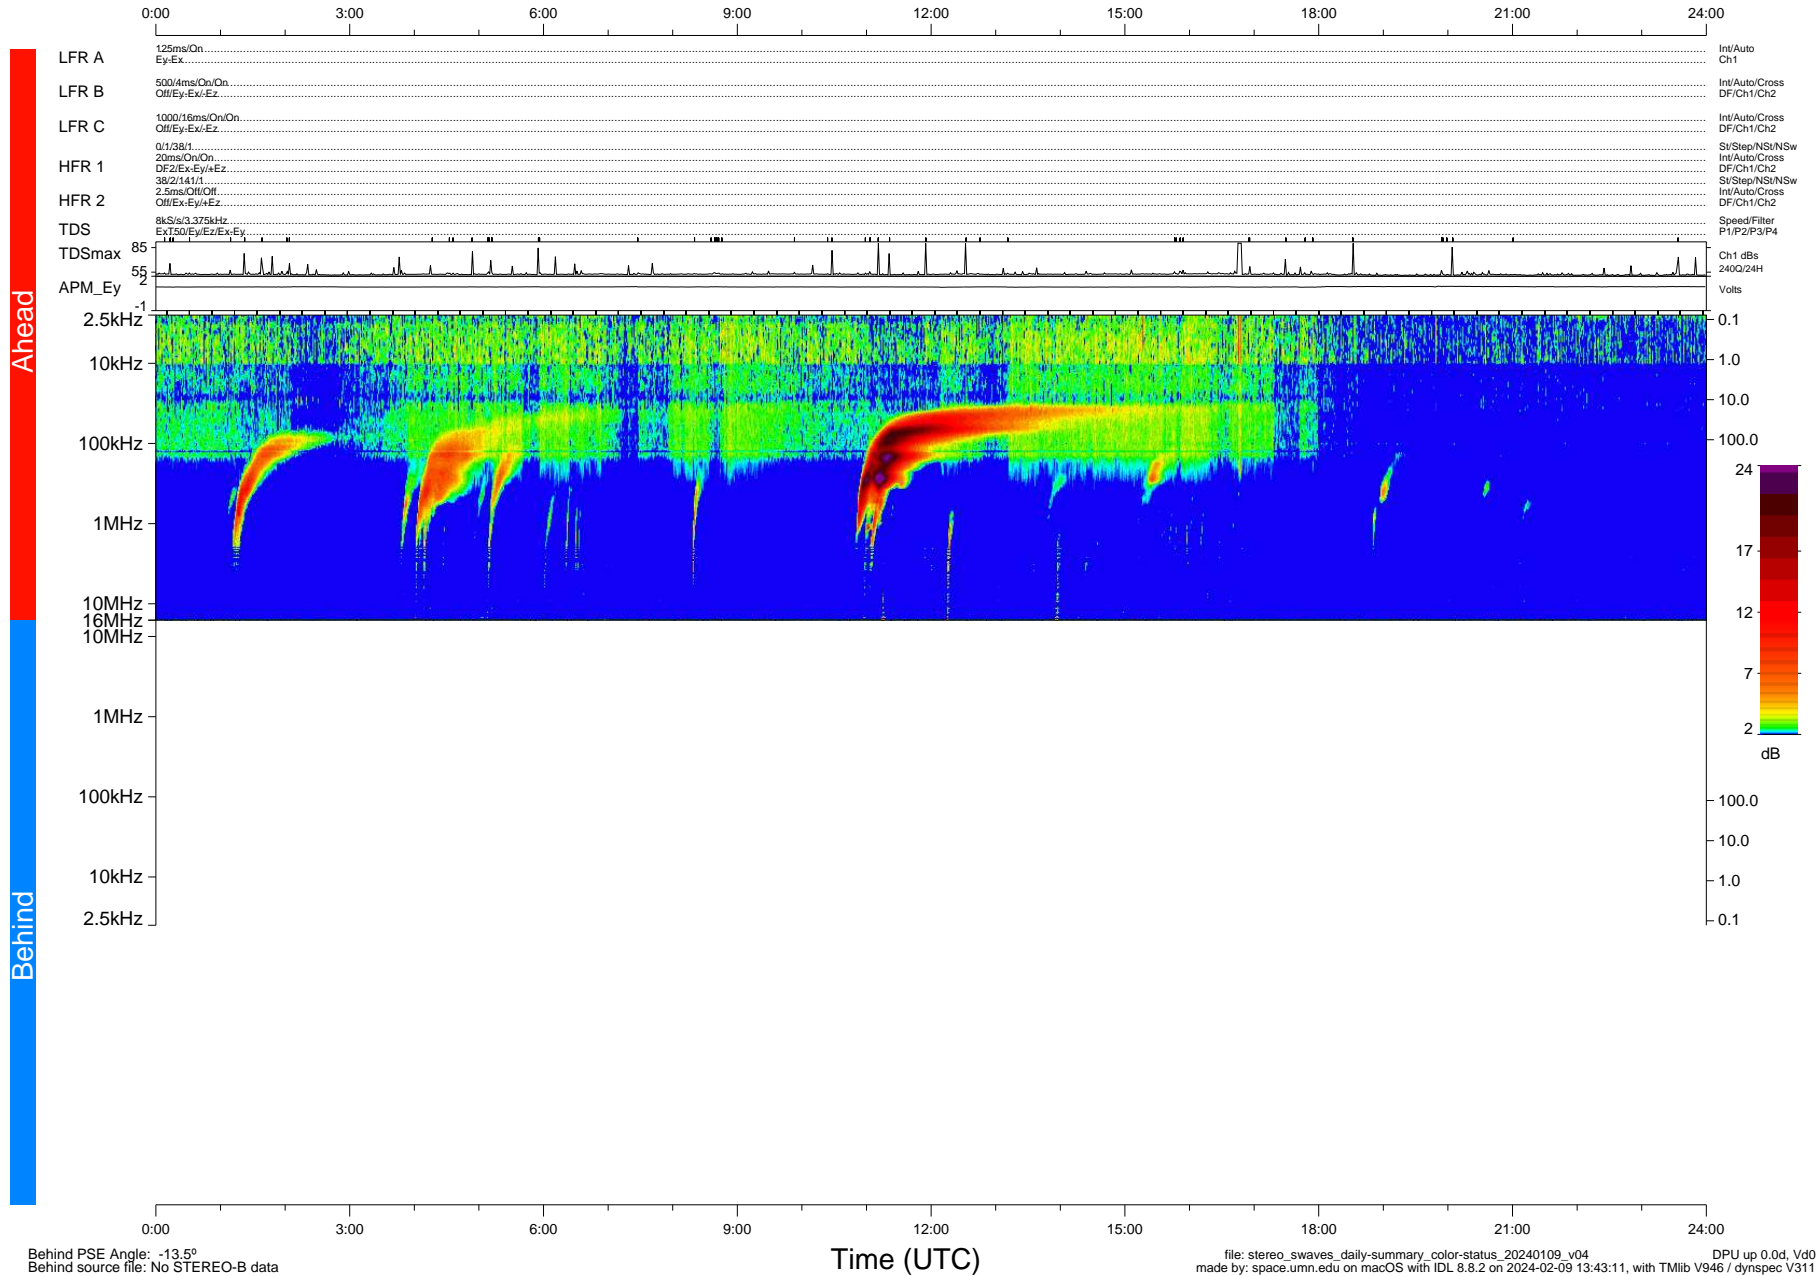

STEREO/WAVES Daily Summary - 09-Jan-2024 (DOY 009)

Ahead source file: swaves_ahead_2024_009_1_05.fin (Recovery: 100.0% HK, 88% PKts)
Ahead PSE Angle: 6.9°

DPU up 446.4d, V412d40

Behind PSE Angle: -13.5°
Behind source file: No STEREO-B data

Time (UTC)