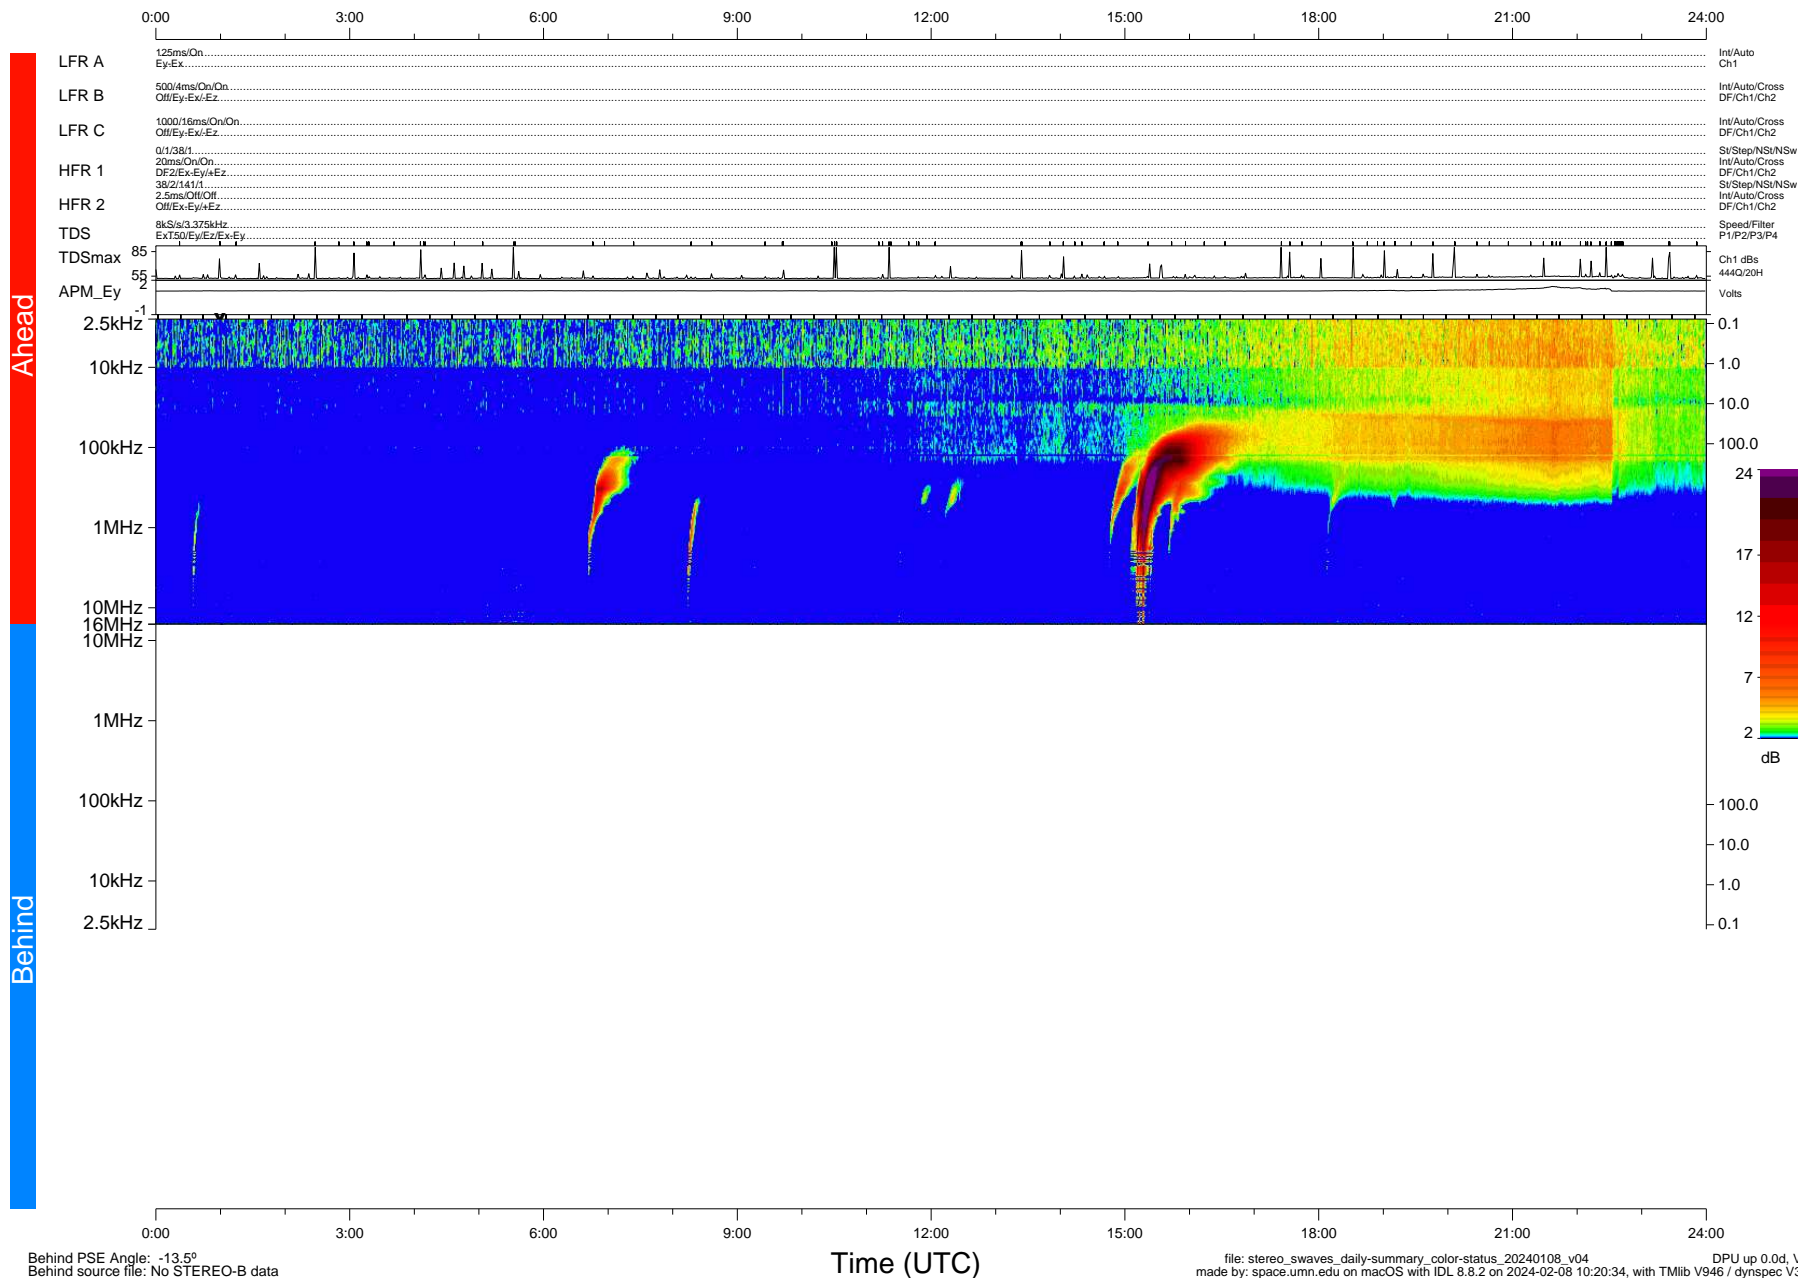

STEREO/WAVES Daily Summary - 08-Jan-2024 (DOY 008)

Ahead source file: swaves_ahead_2024_008_1_05.fin (Recovery: 100.0% HK, 117% Pkts)
Ahead PSE Angle: 6.9°

DPU up 445.4d, V412d40

Behind PSE Angle: -13.5°
Behind source file: No STEREO-B data