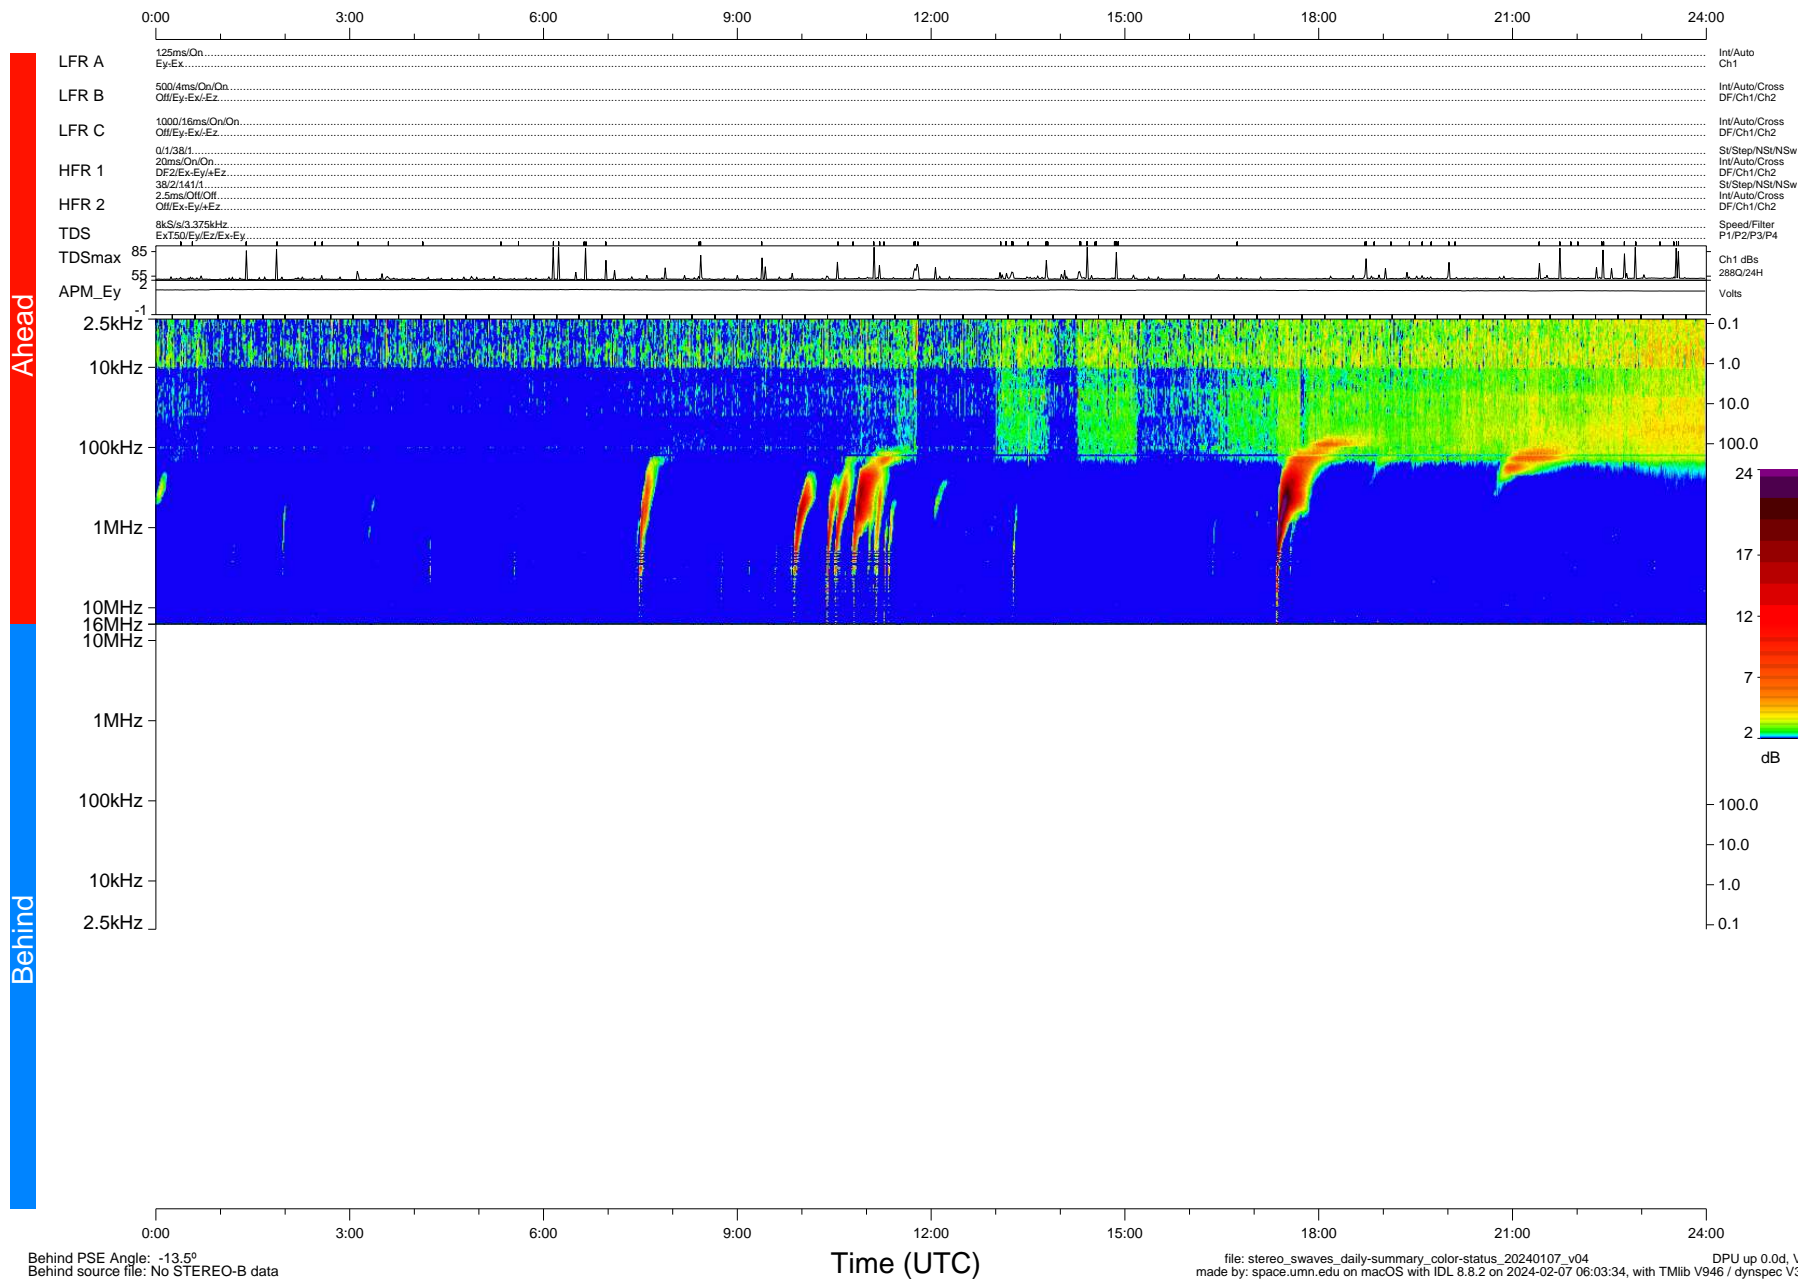

STEREO/WAVES Daily Summary - 07-Jan-2024 (DOY 007)

Ahead source file: swaves_ahead_2024_007_1_05.fin (Recovery: 100.0% HK, 94% Pkts)
 Ahead PSE Angle: 6.9°

DPU up 444.4d, V412d40

Behind PSE Angle: -13.5°
 Behind source file: No STEREO-B data

file: stereo_swaves_daily-summary_color-status_20240107_v04
 made by: space.umn.edu on macOS with IDL 8.8.2 on 2024-02-07 06:03:34, with Tlib V946 / dynspec V311

DPU up 0.0d, Vd0