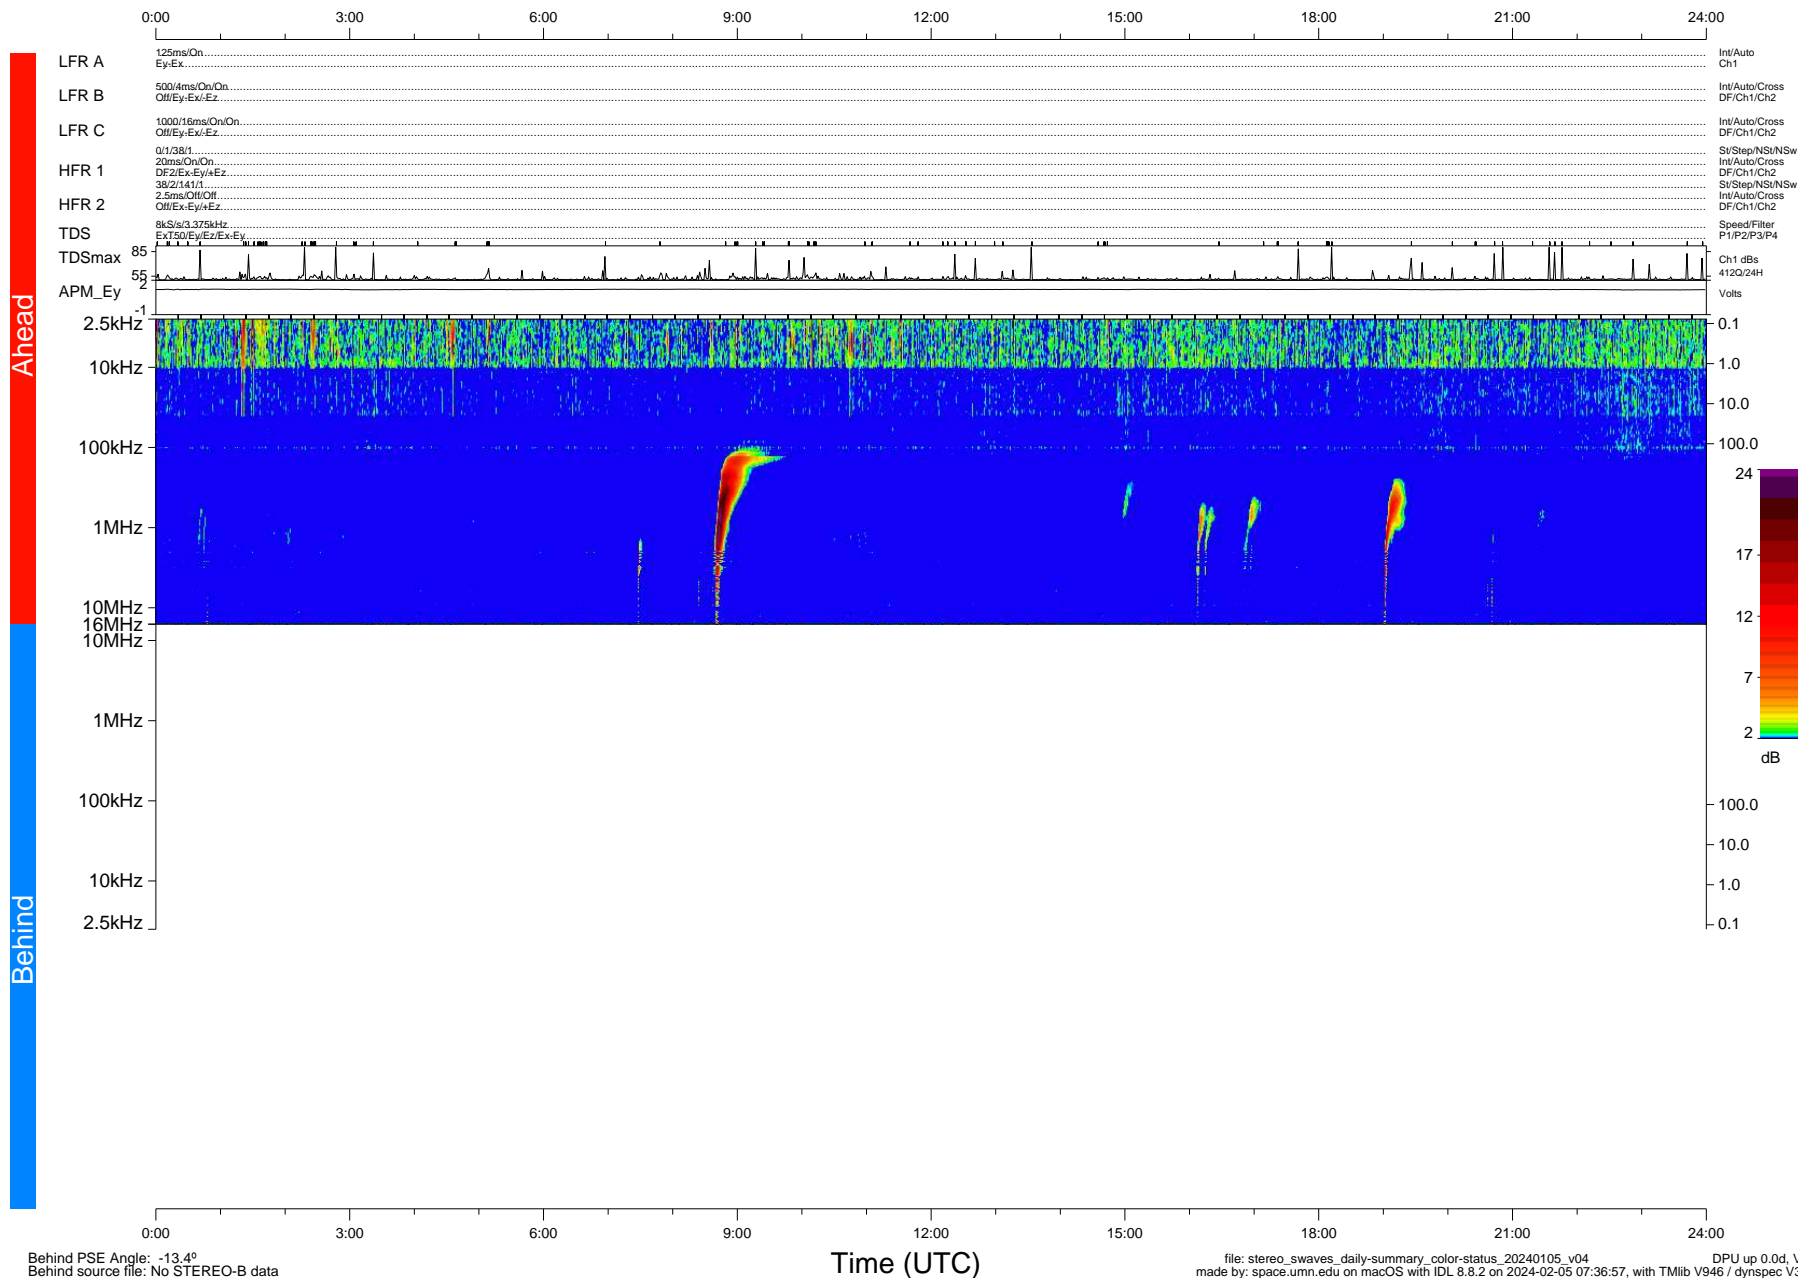

STEREO/WAVES Daily Summary - 05-Jan-2024 (DOY 005)

Ahead source file: swaves_ahead_2024_005_1_05.fin (Recovery: 100.0% HK, 113% Pkts)
Ahead PSE Angle: 6.9°

DPU up 442.4d, V412d40

Behind PSE Angle: -13.4°
Behind source file: No STEREO-B data