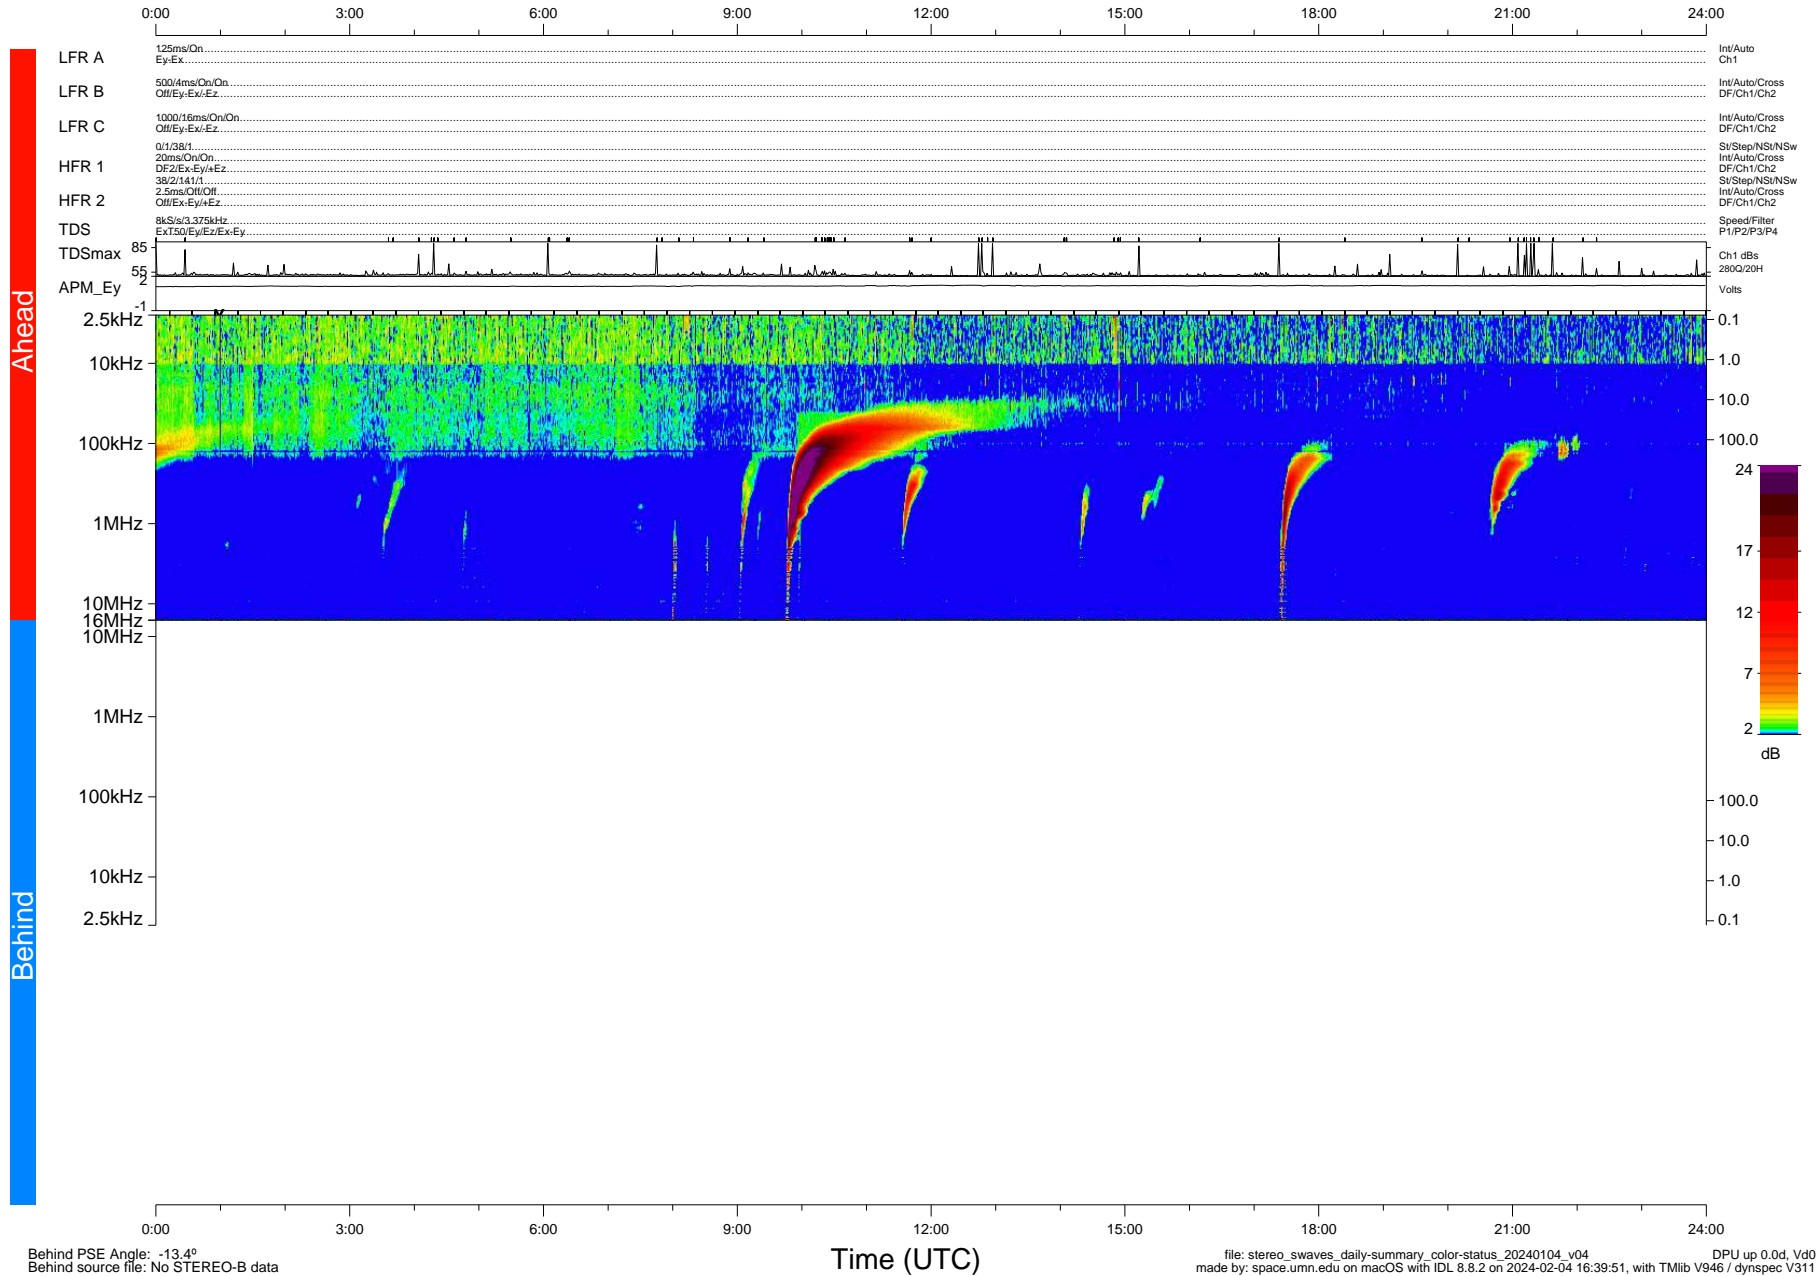

STEREO/WAVES Daily Summary - 04-Jan-2024 (DOY 004)

Ahead source file: swaves_ahead_2024_004_1_05.fin (Recovery: 100.0% HK, 93% Pkts)
Ahead PSE Angle: 6.9°

DPU up 441.4d, V412d40

Behind PSE Angle: -13.4°
Behind source file: No STEREO-B data