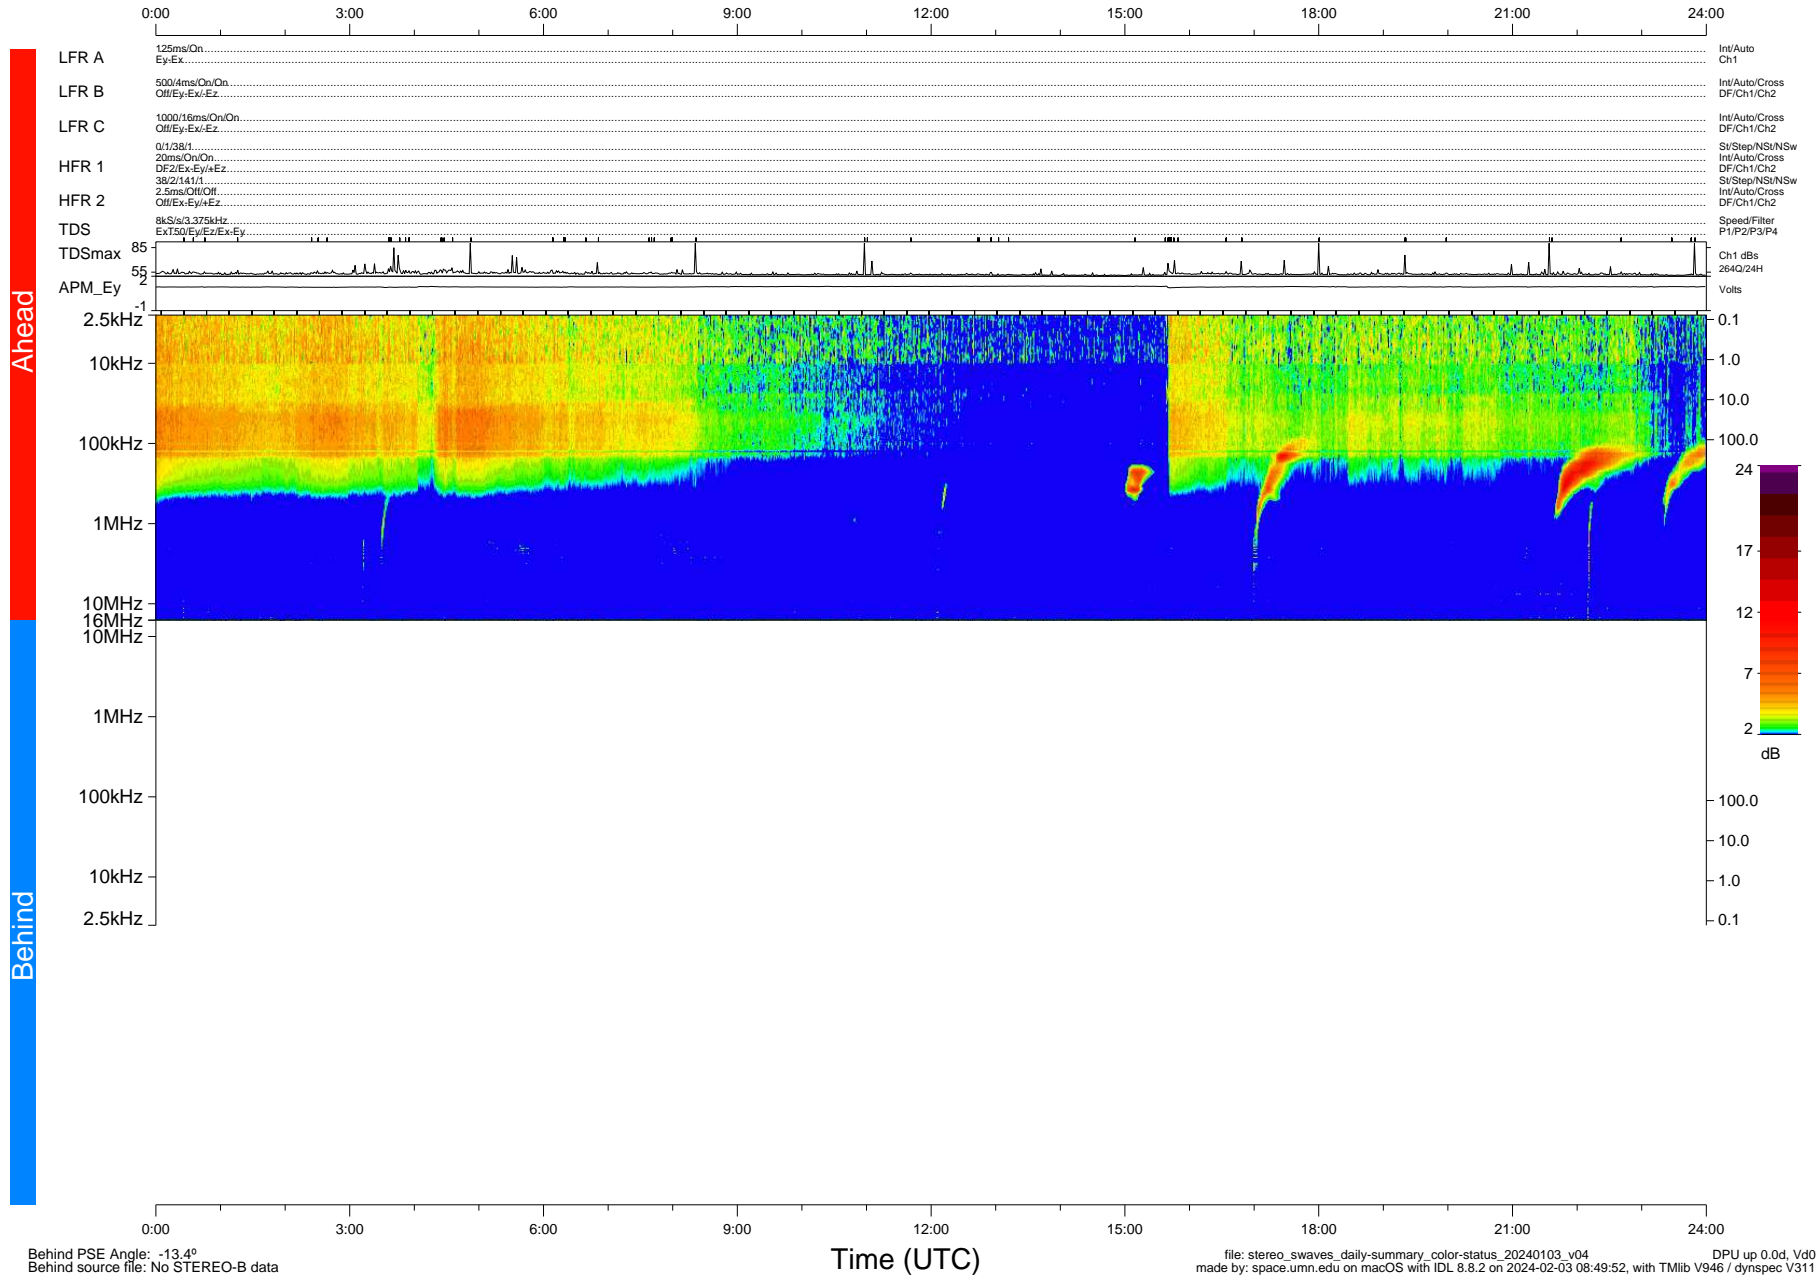

STEREO/WAVES Daily Summary - 03-Jan-2024 (DOY 003)

Ahead source file: swaves_ahead_2024_003_1_05.fin (Recovery: 100.0% HK, 91% PKts)
Ahead PSE Angle: 6.8°

DPU up 440.4d, V412d40

Behind PSE Angle: -13.4°
Behind source file: No STEREO-B data

Time (UTC)