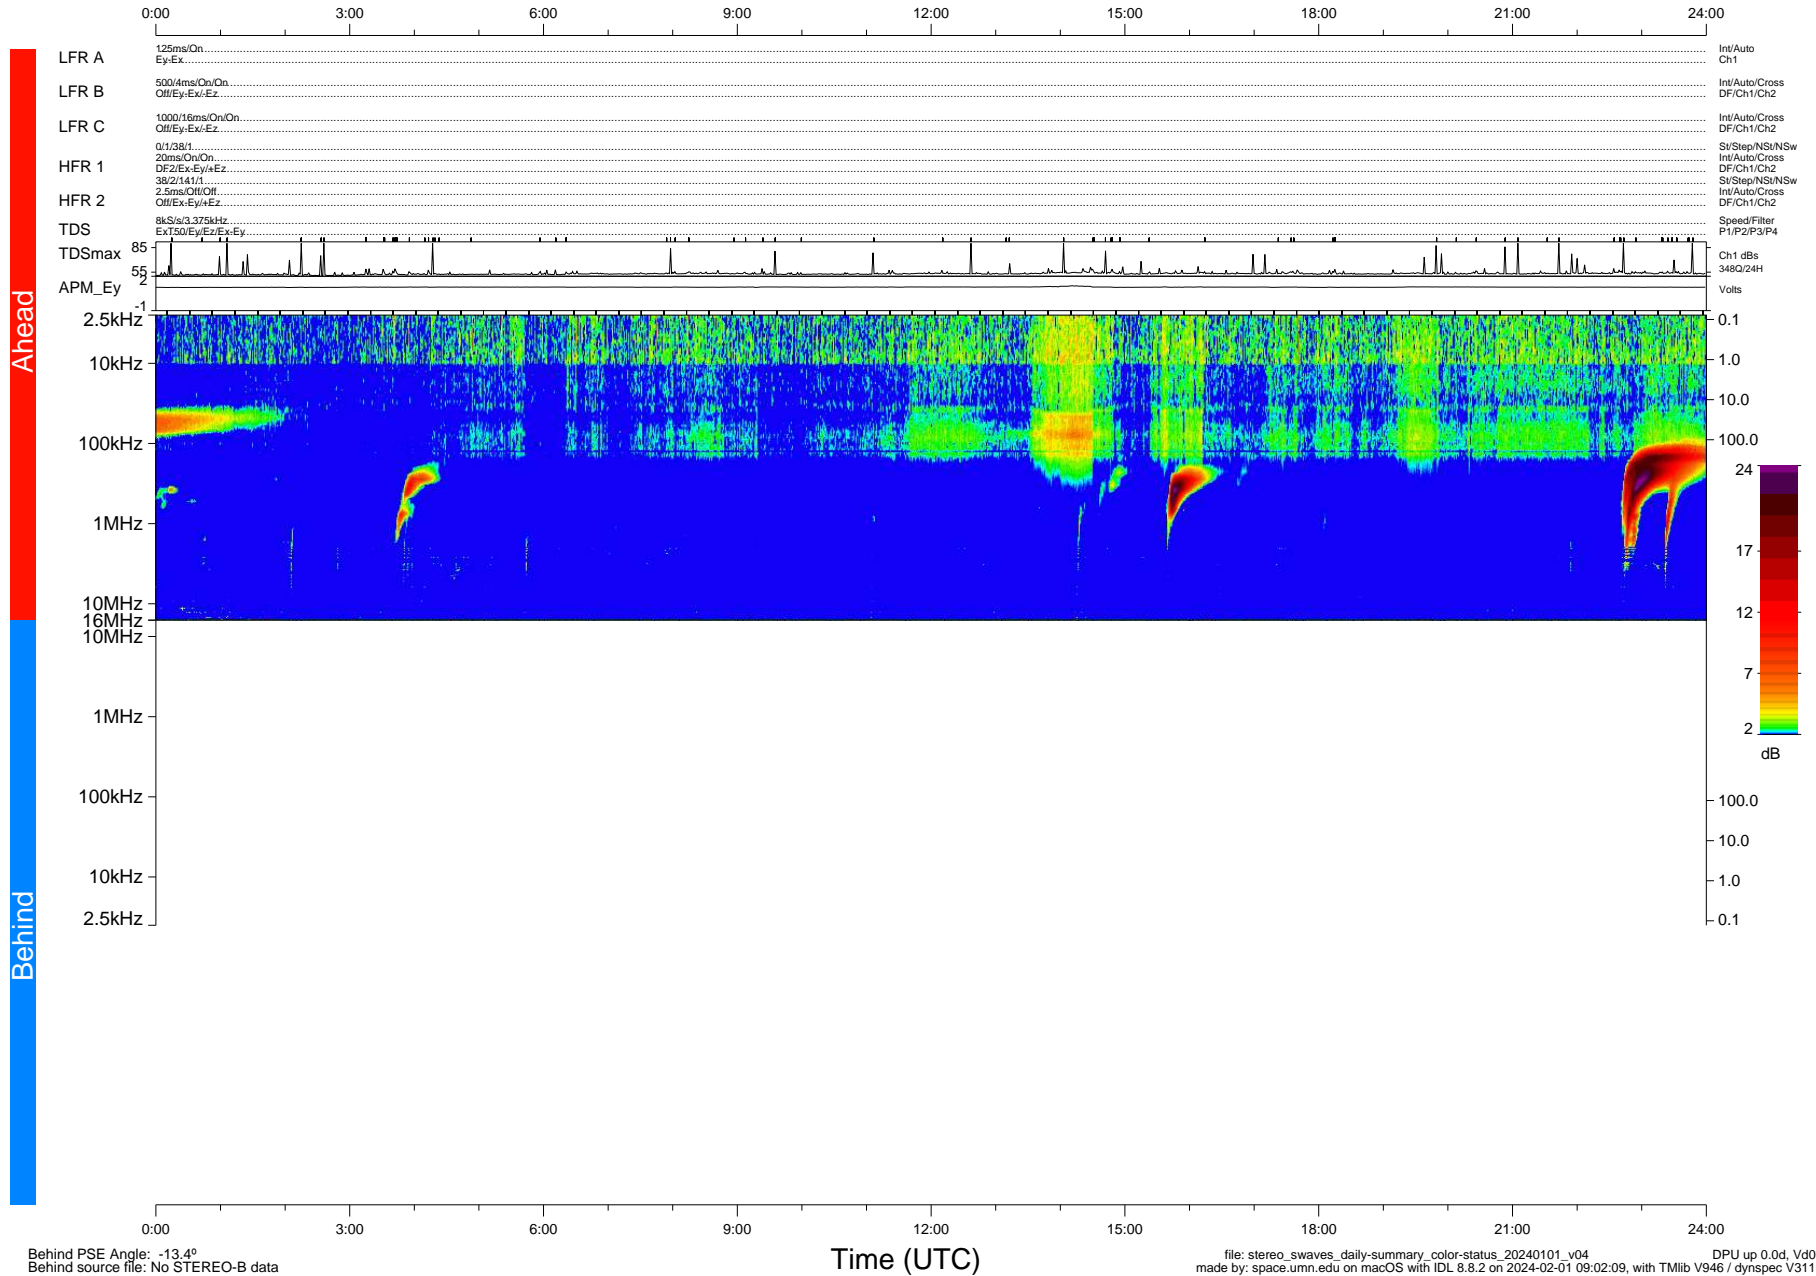

STEREO/WAVES Daily Summary - 01-Jan-2024 (DOY 001)

Ahead source file: swaves_ahead_2024_001_1_05.fin (Recovery: 100.0% HK, 103% Pkts)
Ahead PSE Angle: 6.8°

DPU up 438.4d, V412d40

Behind PSE Angle: -13.4°
Behind source file: No STEREO-B data

Time (UTC)