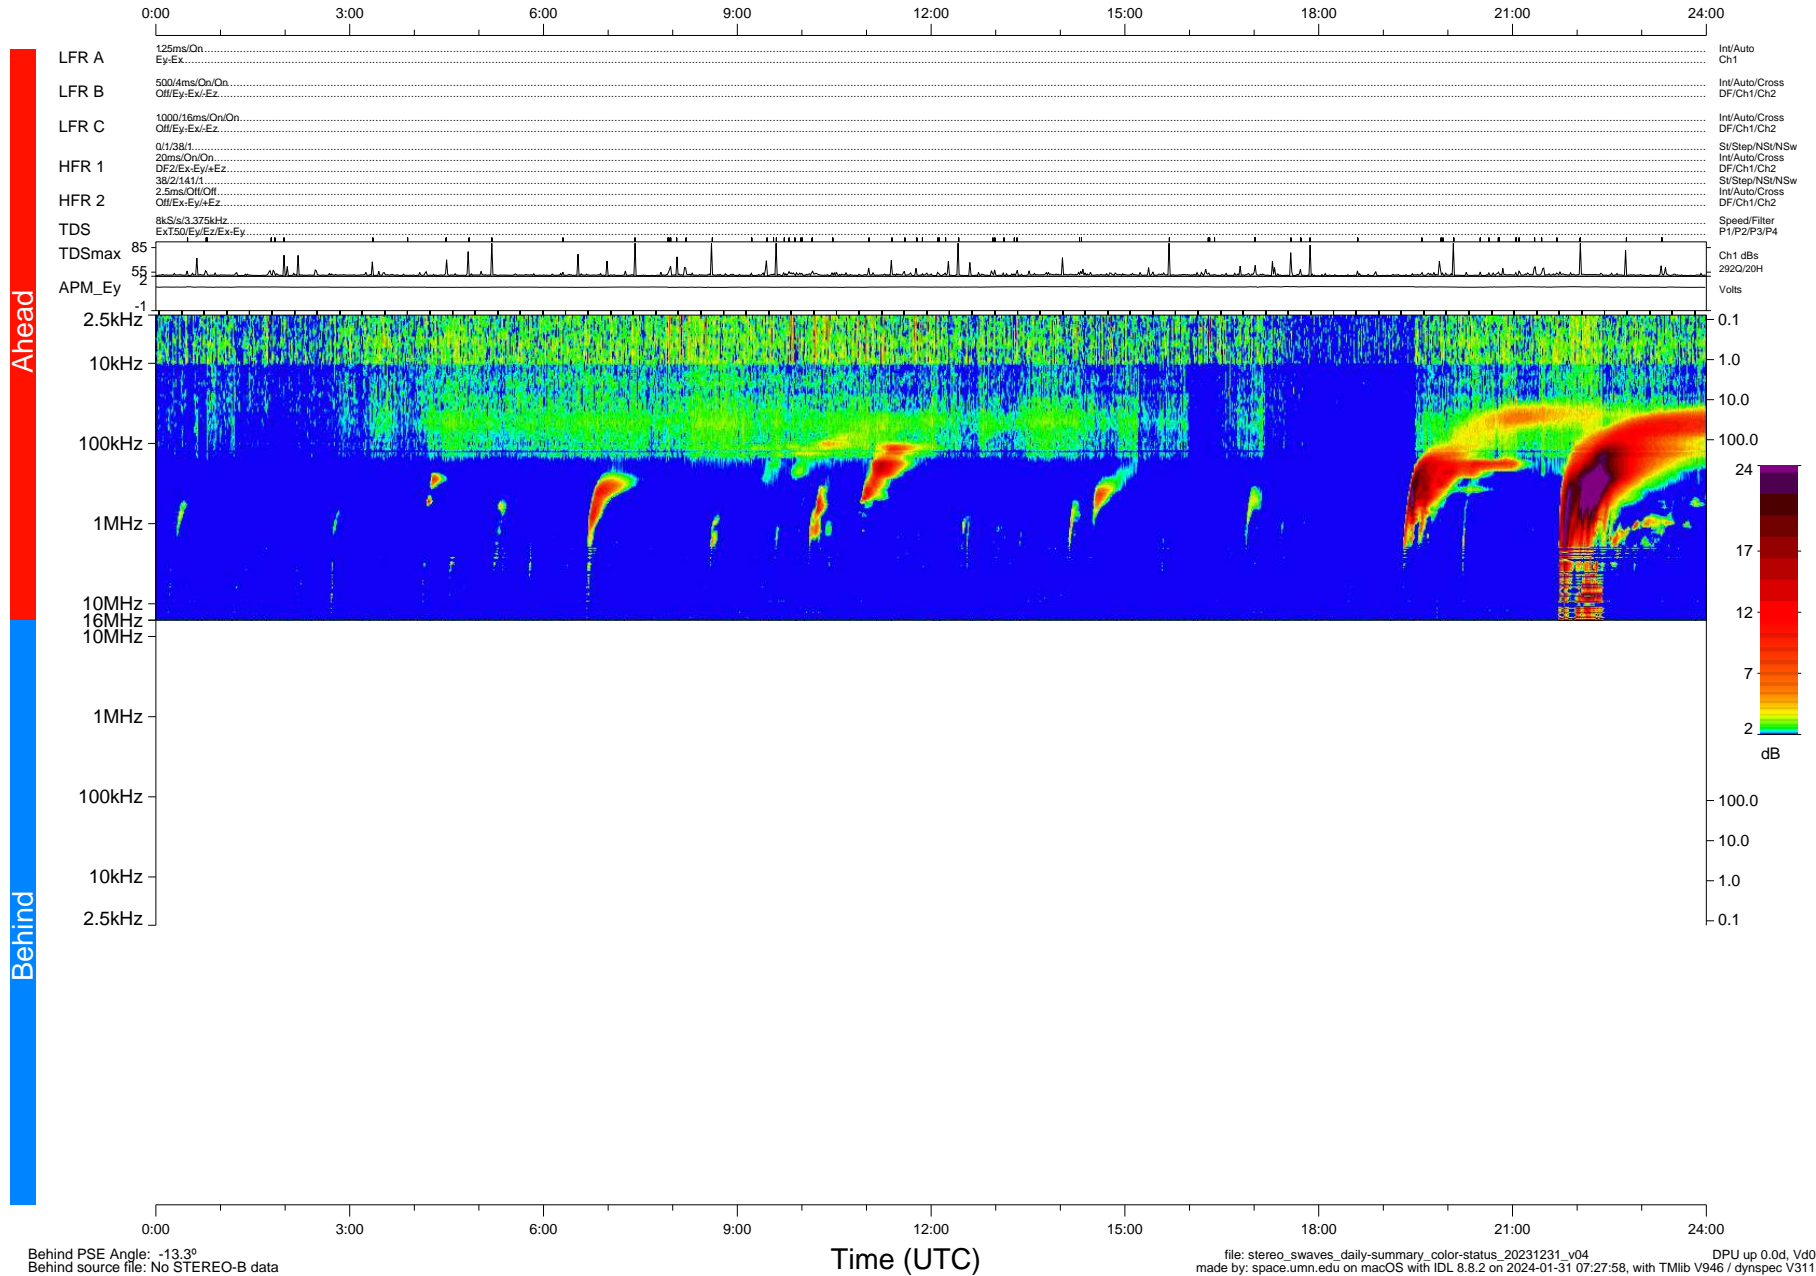

STEREO/WAVES Daily Summary - 31-Dec-2023 (DOY 365)

Ahead source file: swaves_ahead_2023_365_1_05.fin (Recovery: 100.0% HK, 95% PKts)
Ahead PSE Angle: 6.8°

DPU up 437.4d, V412d40

Behind PSE Angle: -13.3°
Behind source file: No STEREO-B data