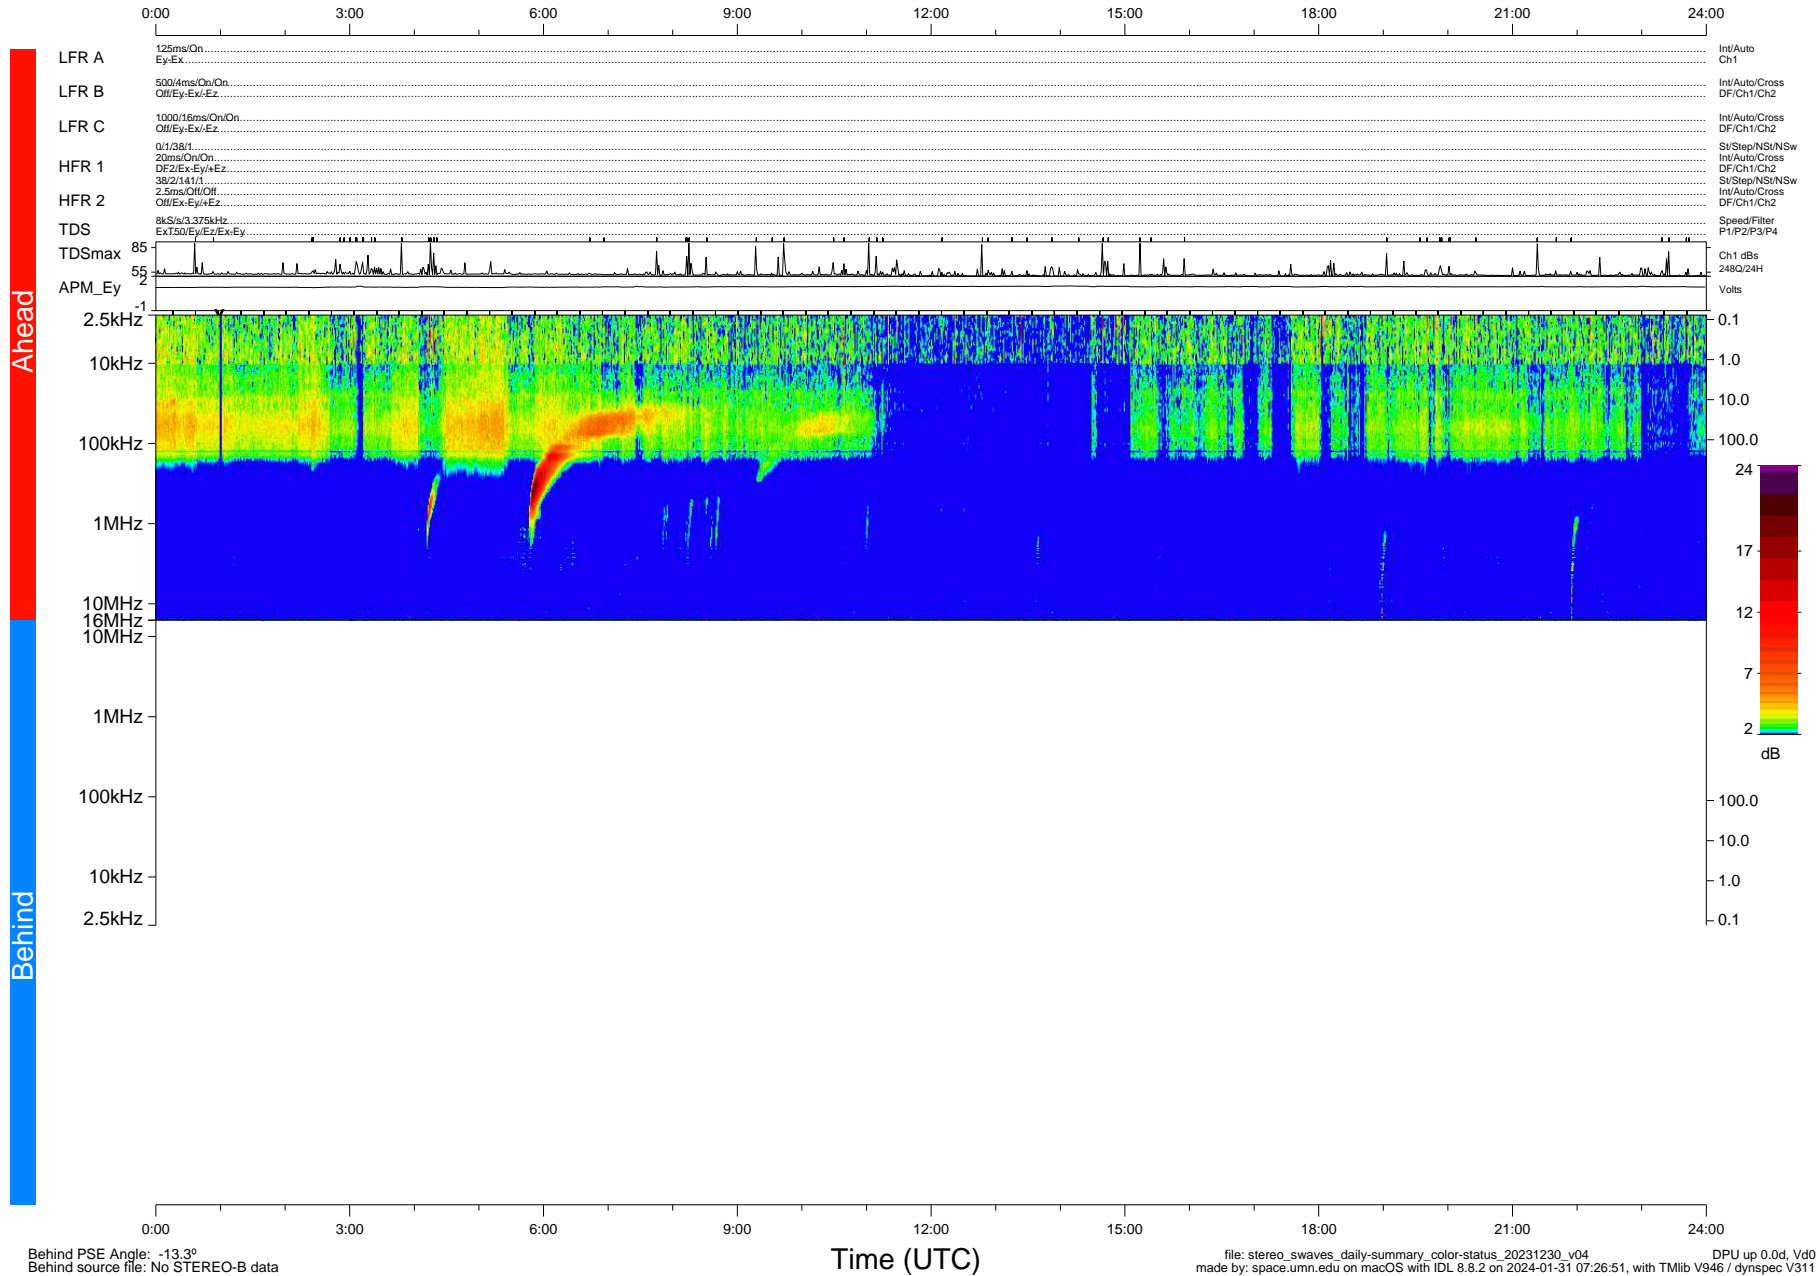

STEREO/WAVES Daily Summary - 30-Dec-2023 (DOY 364)

Ahead source file: swaves_ahead_2023_364_1_05.fin (Recovery: 100.0% HK, 89% Pkts)
Ahead PSE Angle: 6.8°

DPU up 436.4d, V412d40

Behind PSE Angle: -13.3°
Behind source file: No STEREO-B data