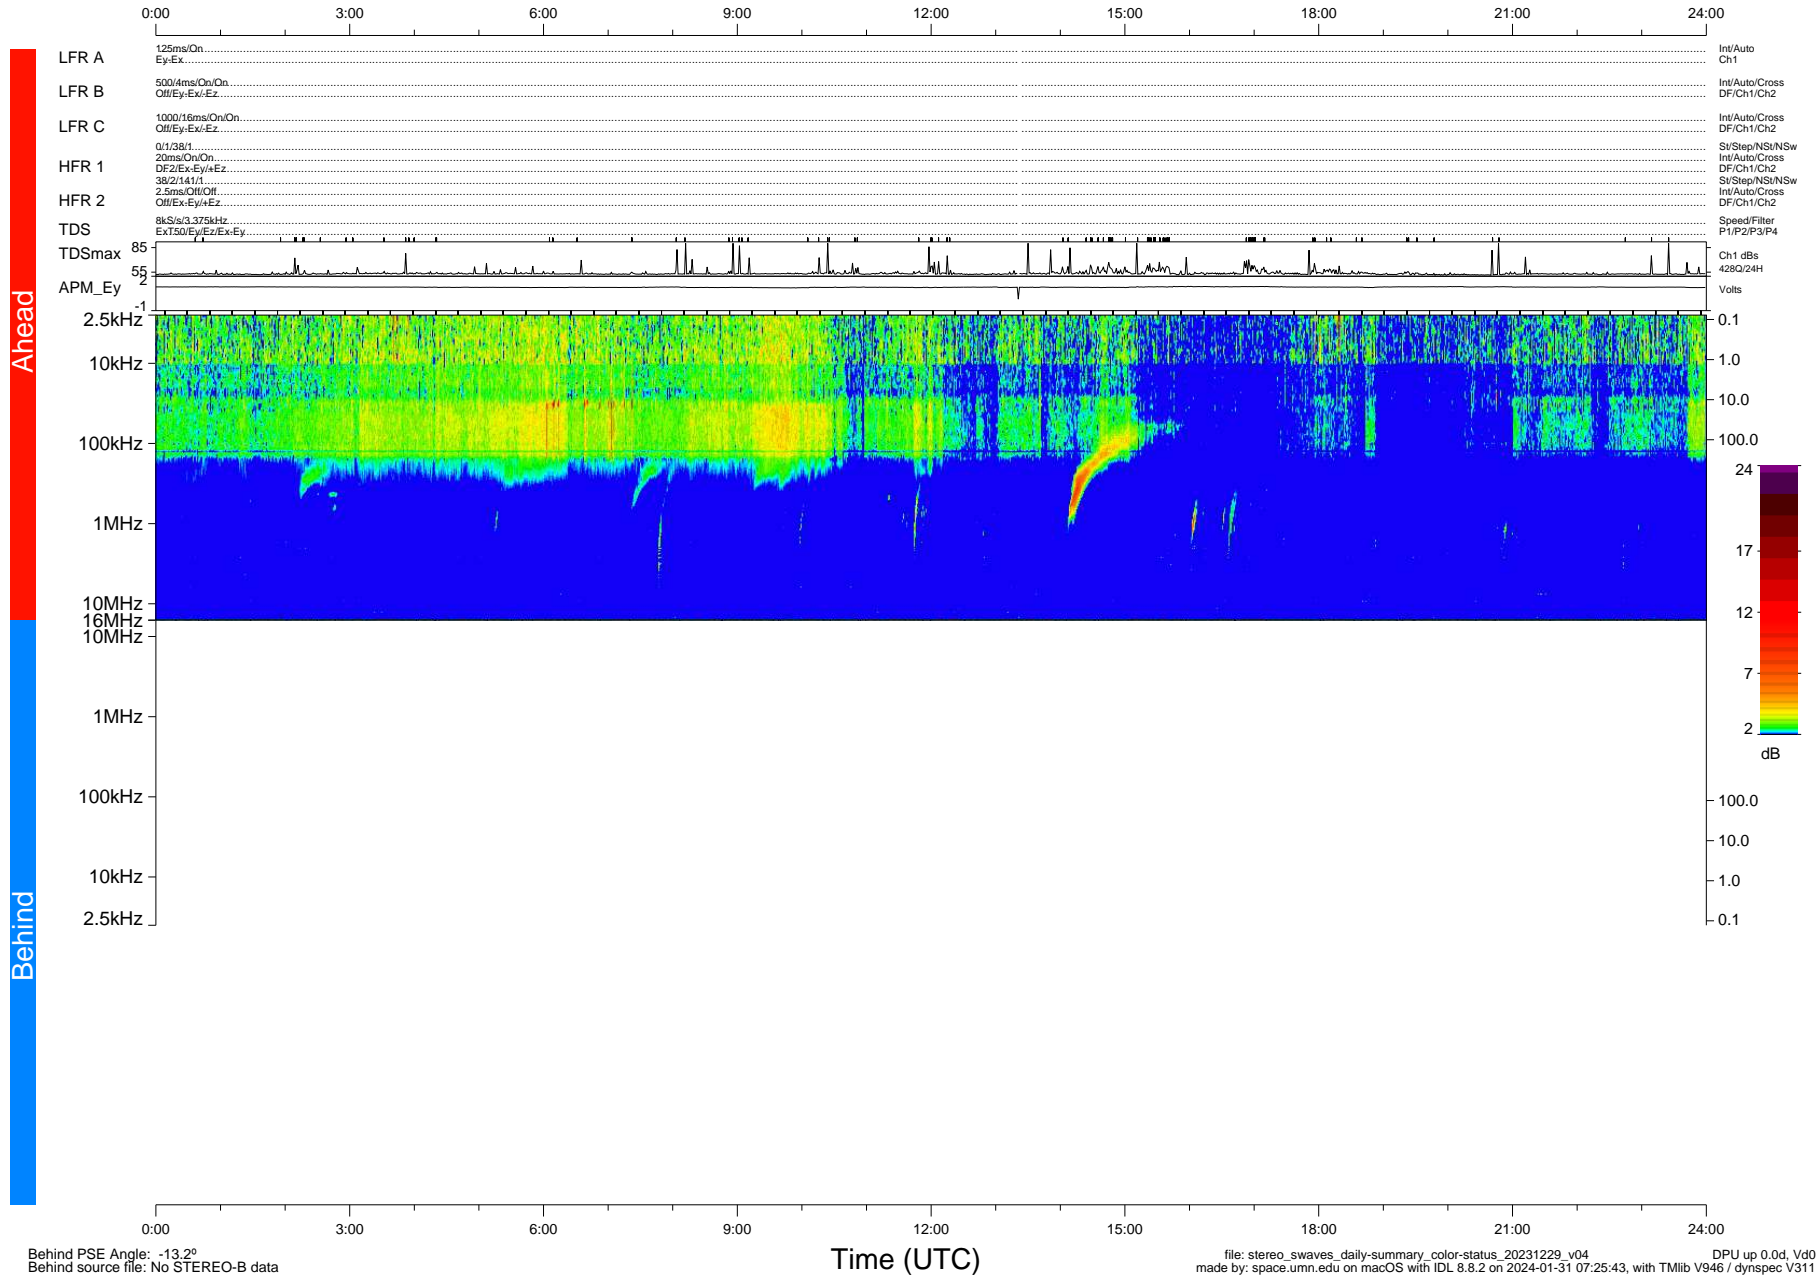

STEREO/WAVES Daily Summary - 29-Dec-2023 (DOY 363)

Ahead source file: swaves_ahead_2023_363_1_05.fin (Recovery: 100.1% HK, 115% Pkts)
Ahead PSE Angle: 6.8°

DPU up 435.4d, V412d40

Behind PSE Angle: -13.2°
Behind source file: No STEREO-B data

Time (UTC)