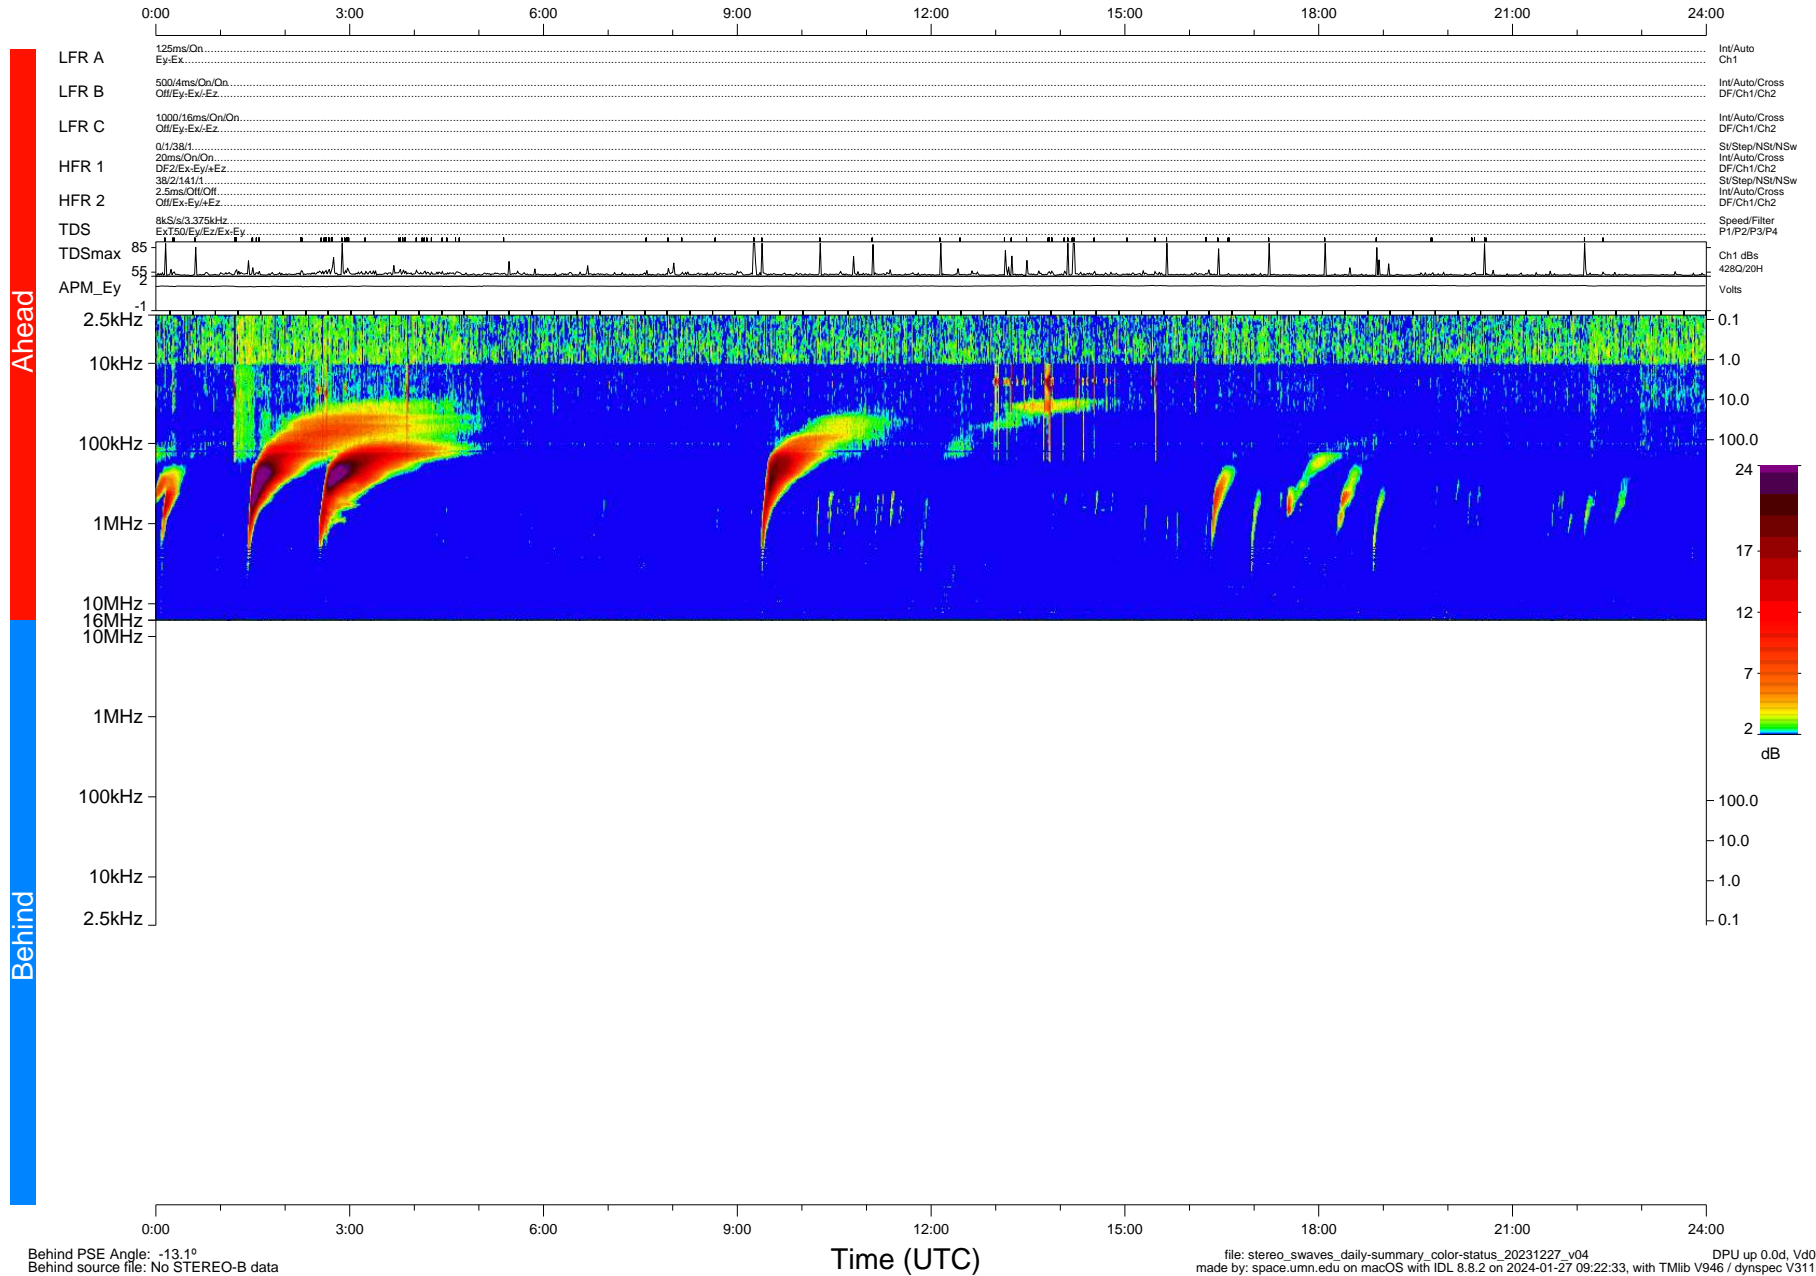

STEREO/WAVES Daily Summary - 27-Dec-2023 (DOY 361)

Ahead source file: swaves_ahead_2023_361_1_05.fin (Recovery: 100.0% HK, 115% Pkts)
Ahead PSE Angle: 6.8°

DPU up 433.4d, V412d40

Behind PSE Angle: -13.1°
Behind source file: No STEREO-B data

Time (UTC)