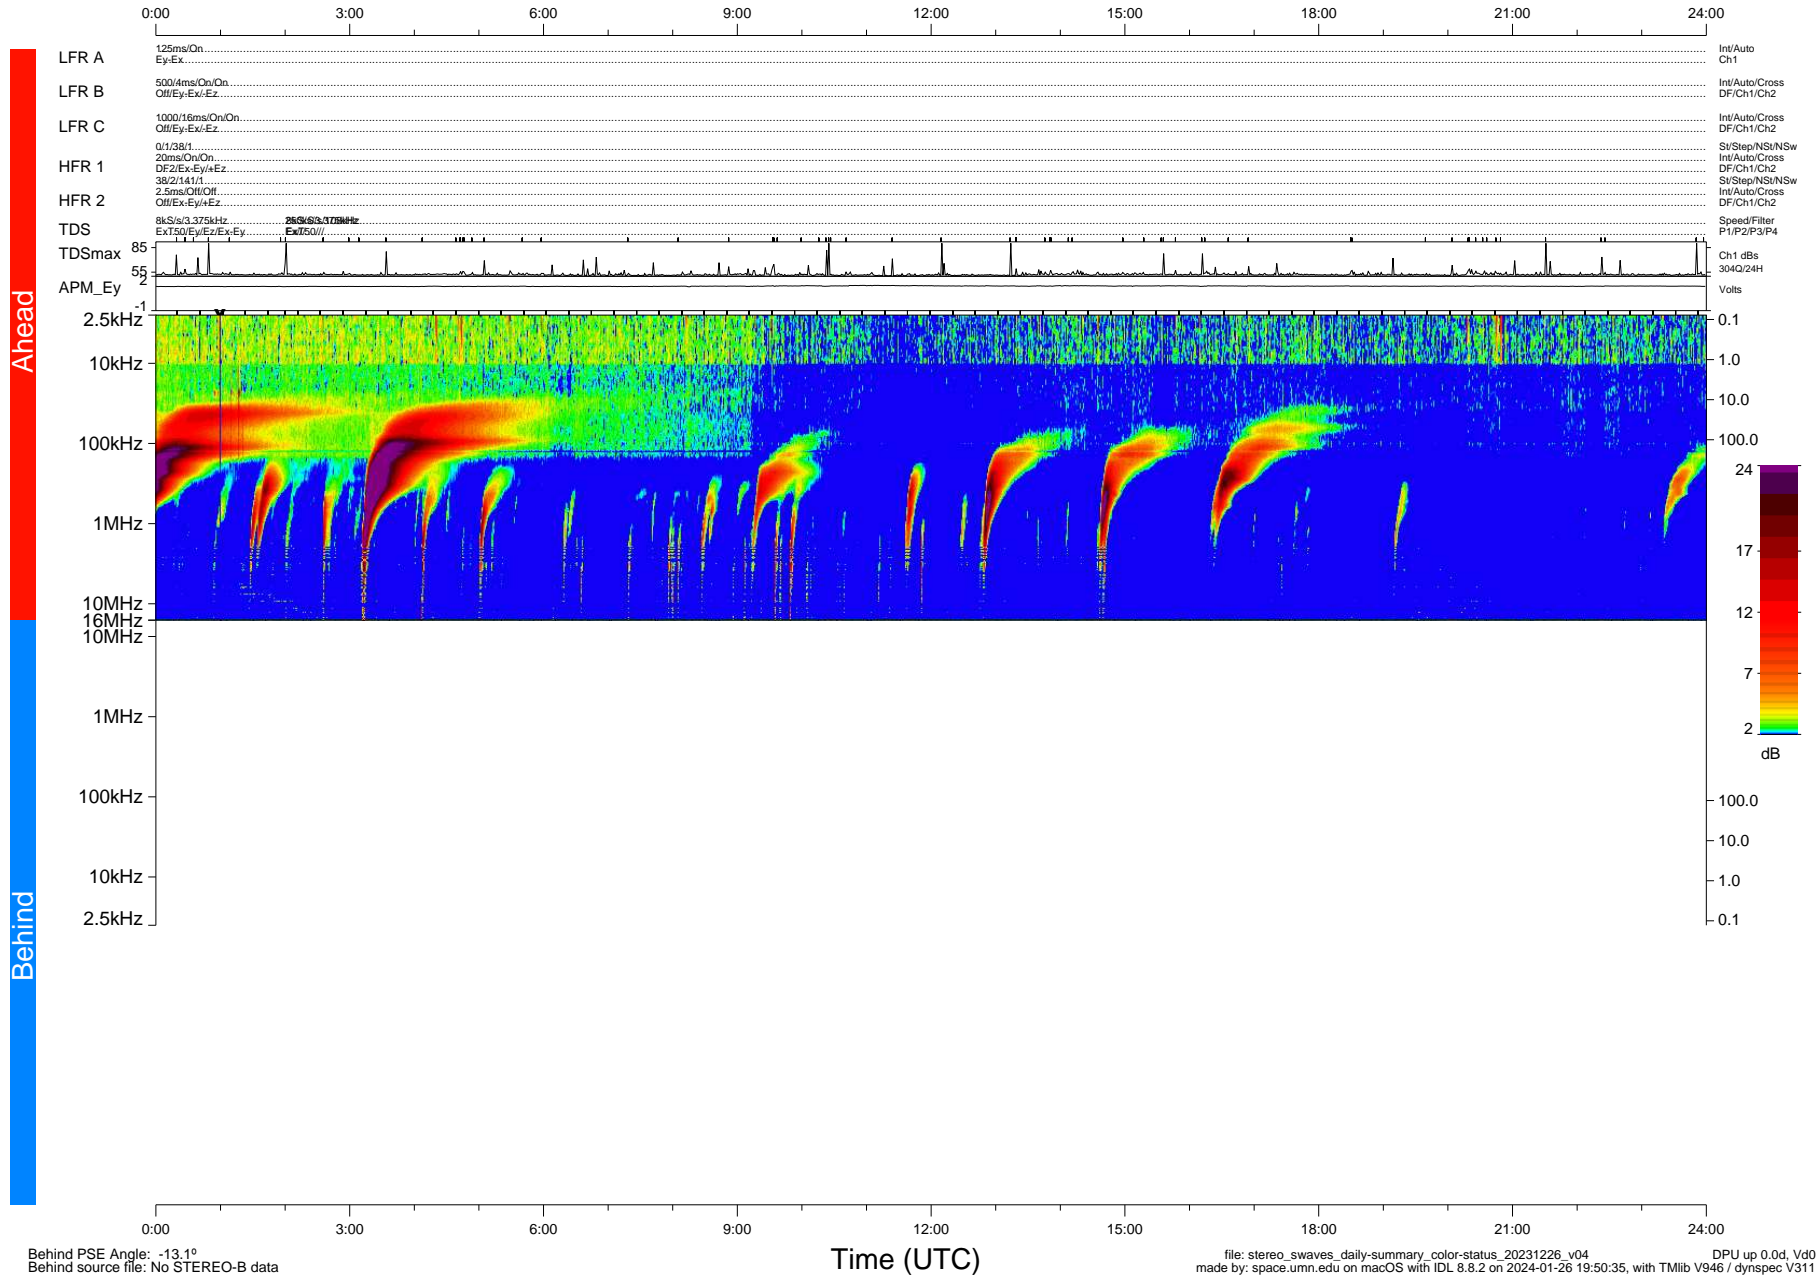

STEREO/WAVES Daily Summary - 26-Dec-2023 (DOY 360)

Ahead source file: swaves_ahead_2023_360_1_05.fin (Recovery: 100.0% HK, 96% Pkts)
Ahead PSE Angle: 6.8°

DPU up 432.4d, V412d40

Behind PSE Angle: -13.1°
Behind source file: No STEREO-B data