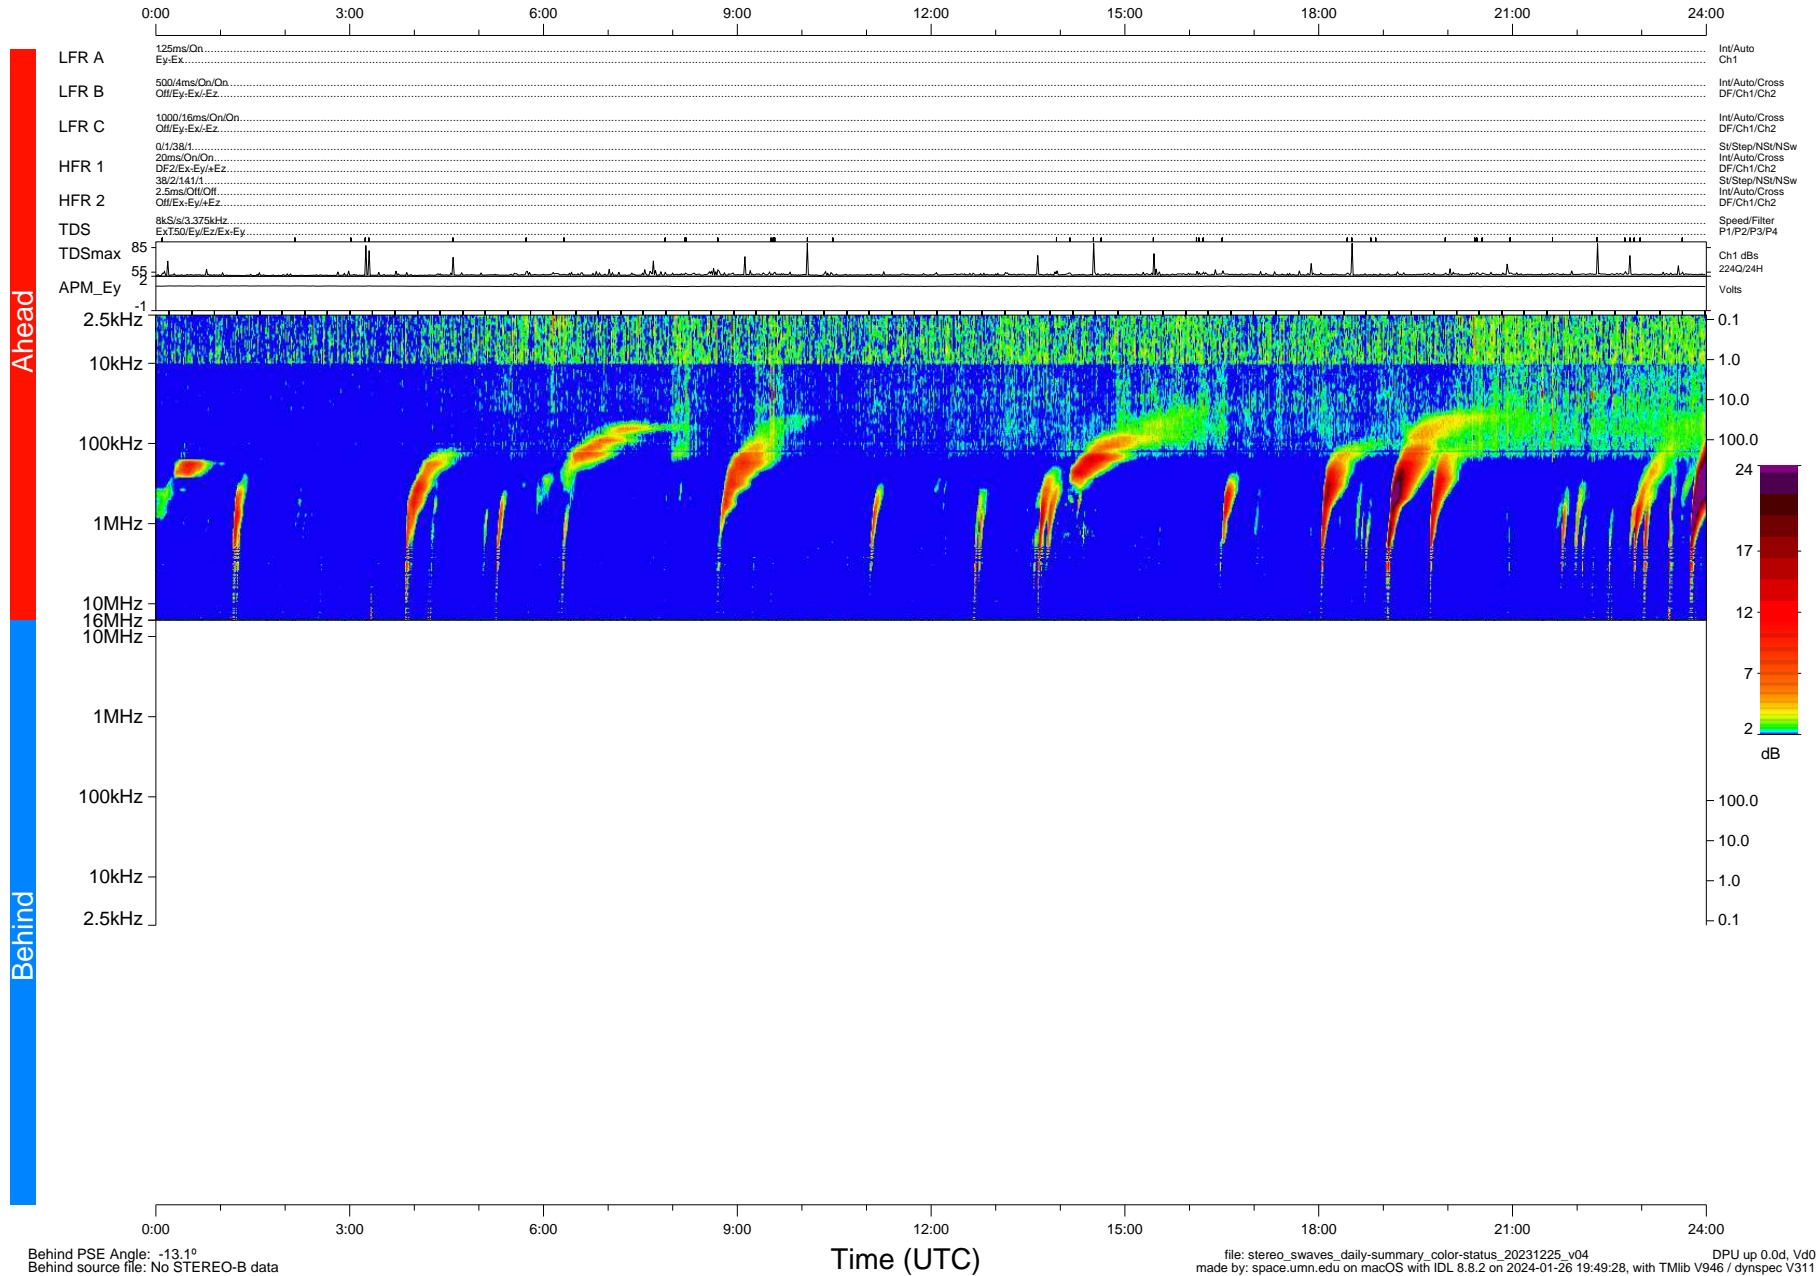

STEREO/WAVES Daily Summary - 25-Dec-2023 (DOY 359)

Ahead source file: swaves_ahead_2023_359_1_05.fin (Recovery: 100.0% HK, 85% PKts)
Ahead PSE Angle: 6.7°

DPU up 431.4d, V412d40

Behind PSE Angle: -13.1°
Behind source file: No STEREO-B data