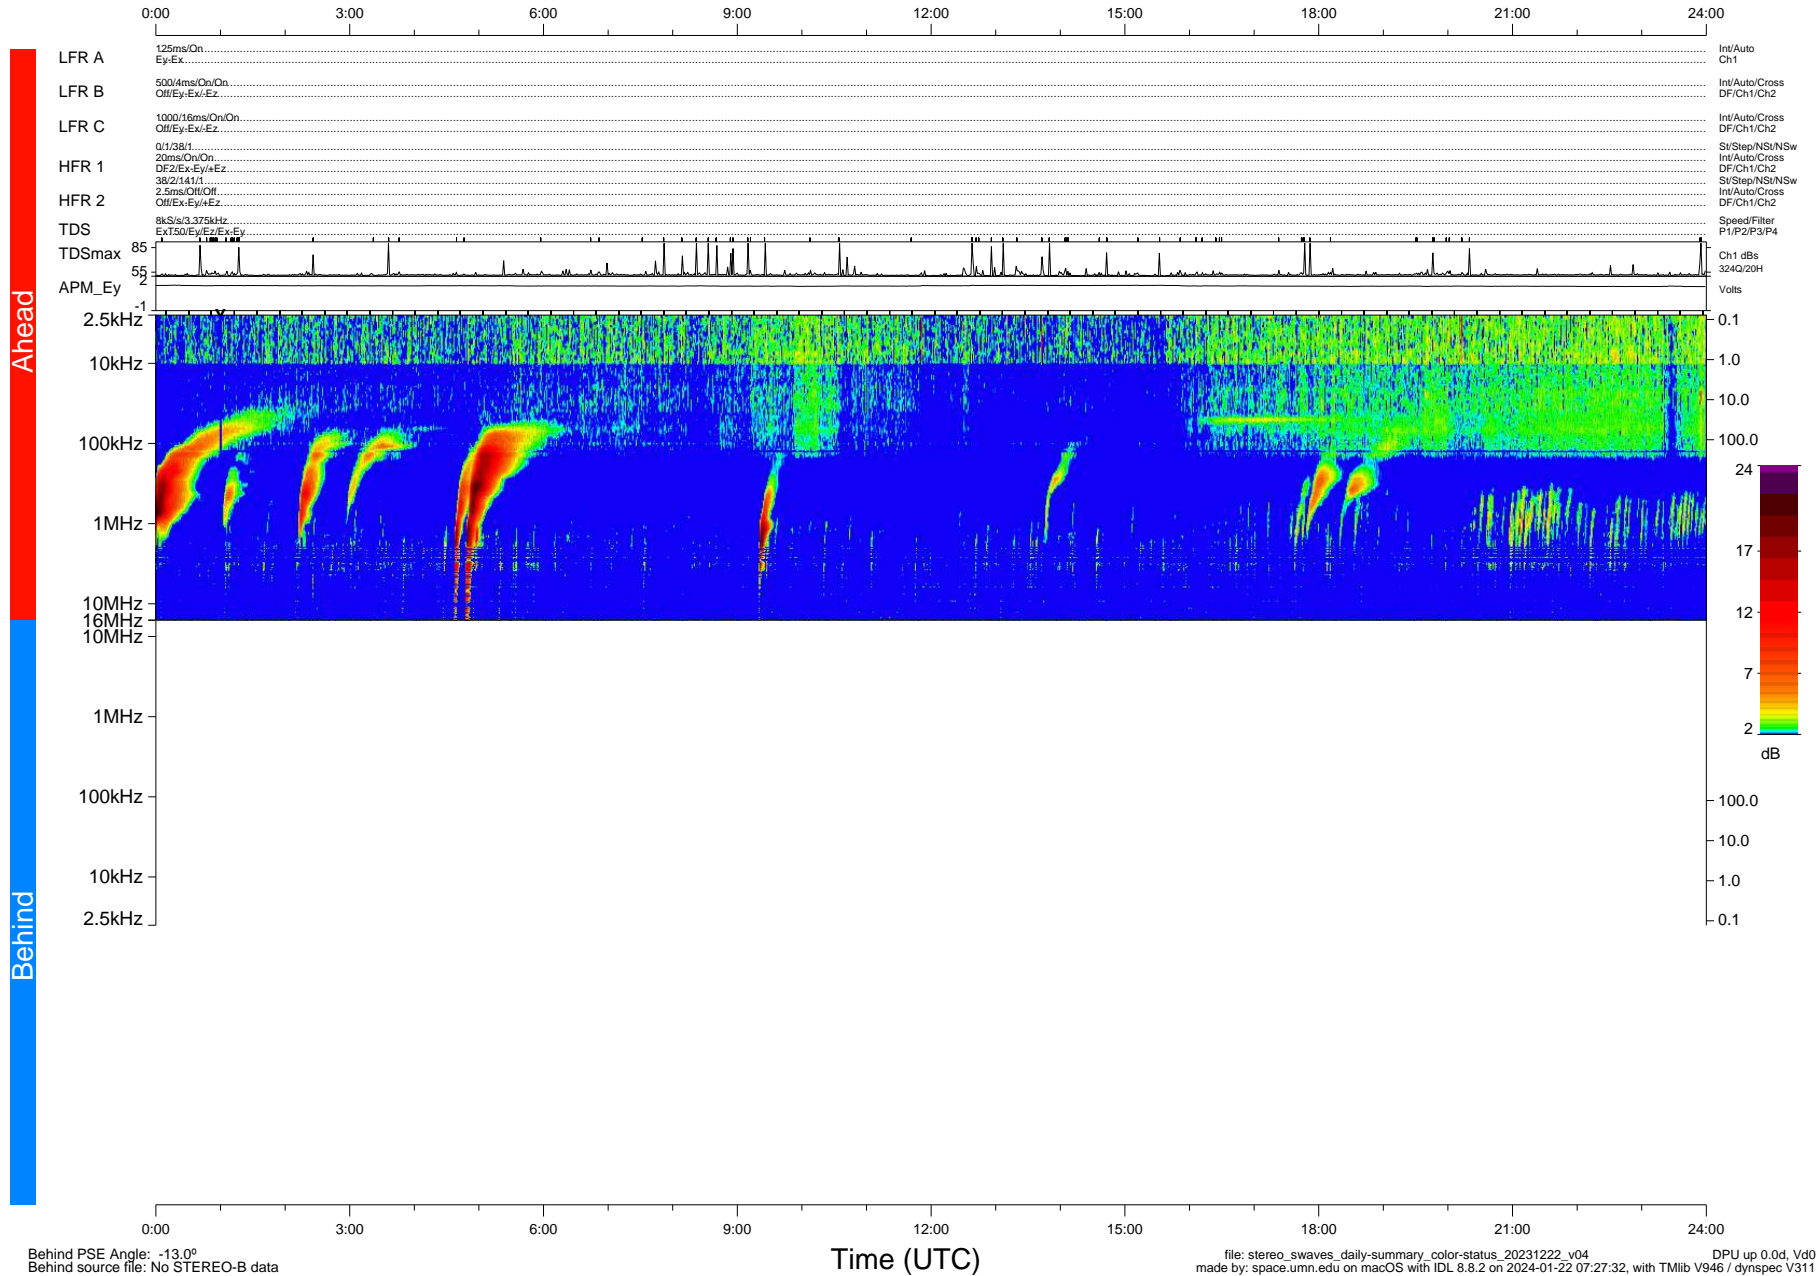

STEREO/WAVES Daily Summary - 22-Dec-2023 (DOY 356)

Ahead source file: swaves_ahead_2023_356_1_05.fin (Recovery: 100.0% HK, 99% PKts)
Ahead PSE Angle: 6.7°

DPU up 428.4d, V412d40

Behind PSE Angle: -13.0°
Behind source file: No STEREO-B data