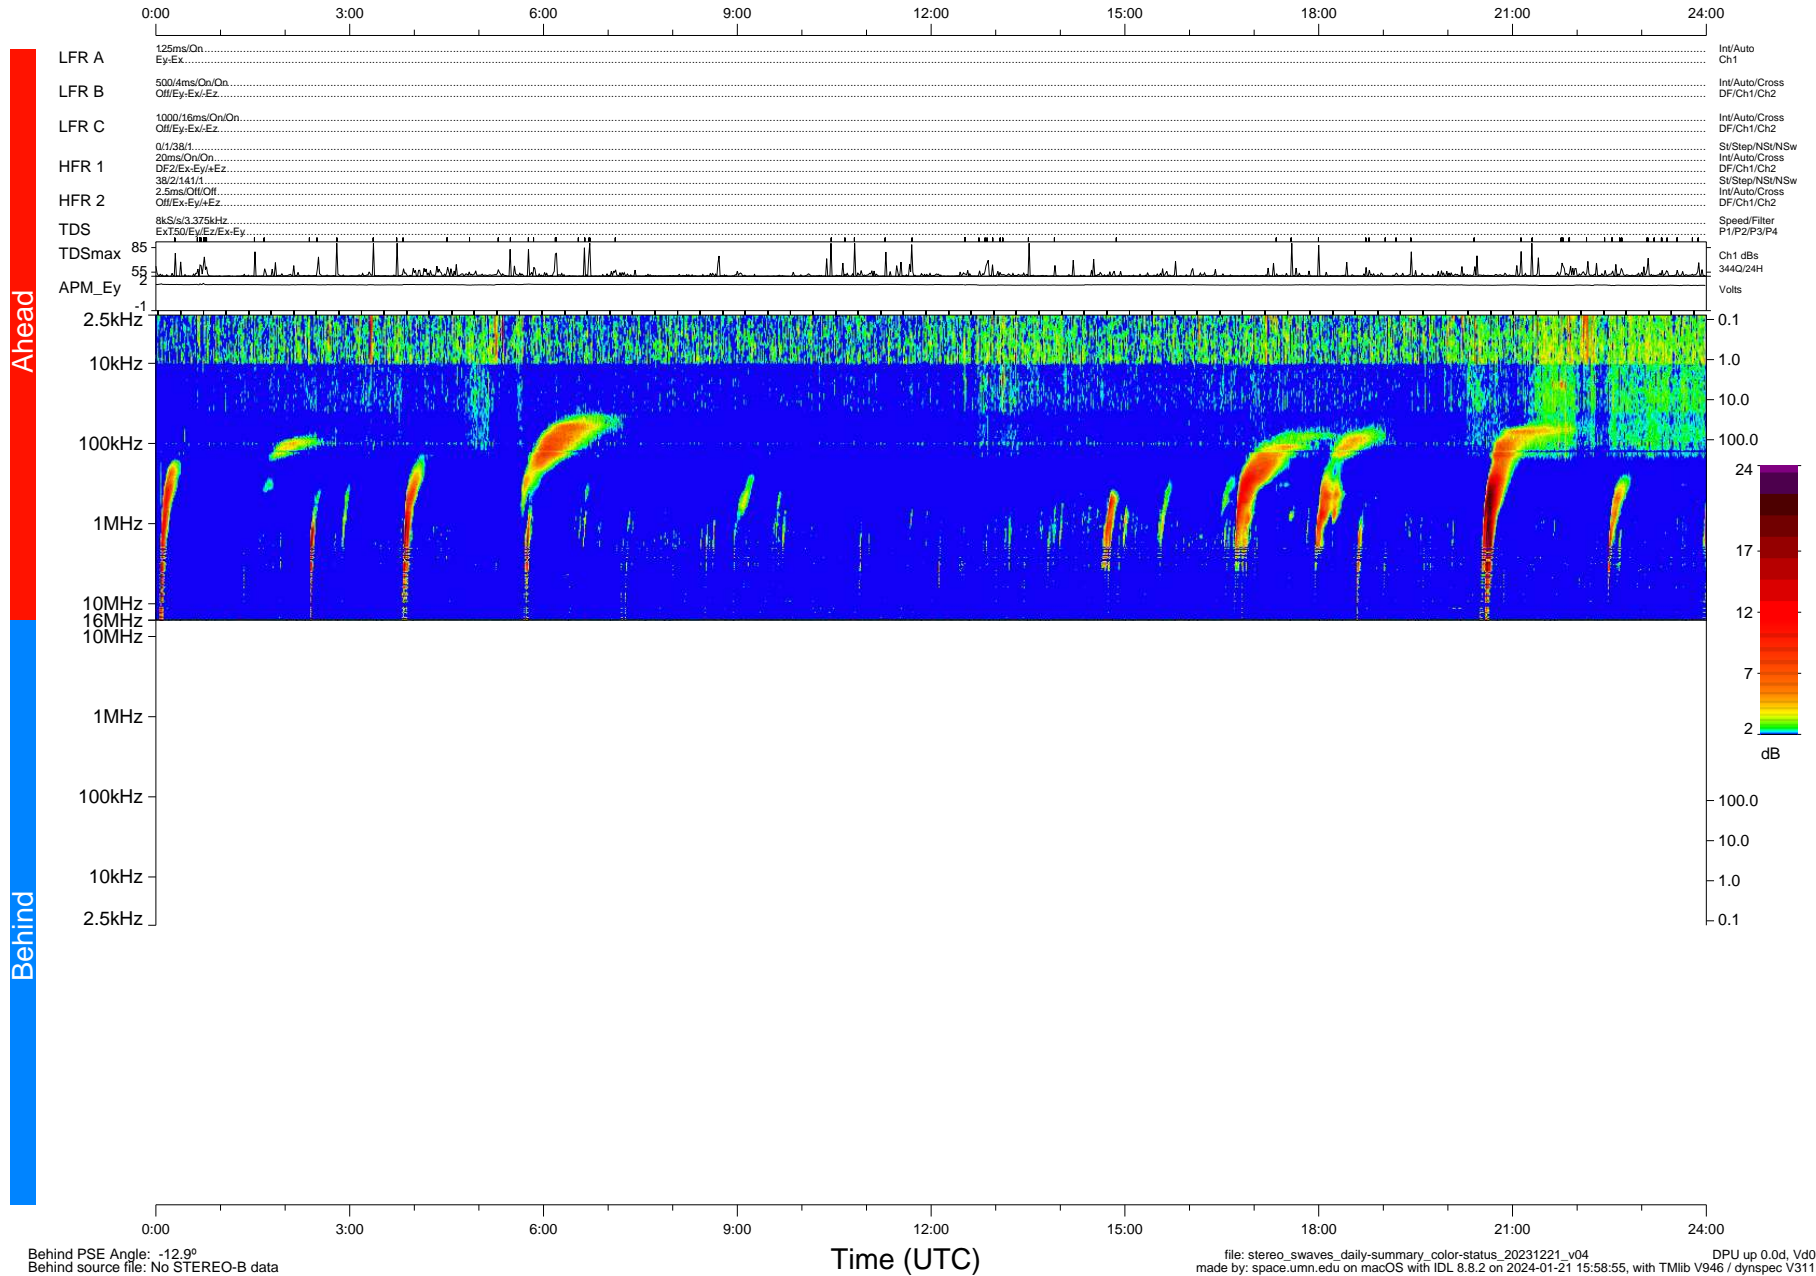

# STEREO/WAVES Daily Summary - 21-Dec-2023 (DOY 355)

Ahead source file: swaves\_ahead\_2023\_355\_1\_05.fin (Recovery: 100.0% HK, 103% Pkts)  
 Ahead PSE Angle: 6.7°

DPU up 427.4d, V412d40

Behind PSE Angle: -12.9°  
 Behind source file: No STEREO-B data

Time (UTC)

file: stereo\_swaves\_daily-summary\_color-status\_20231221\_v04 DPU up 0.0d, Vd0  
 made by: space.umn.edu on macOS with IDL 8.8.2 on 2024-01-21 15:58:55, with Tlib V946 / dynspec V311