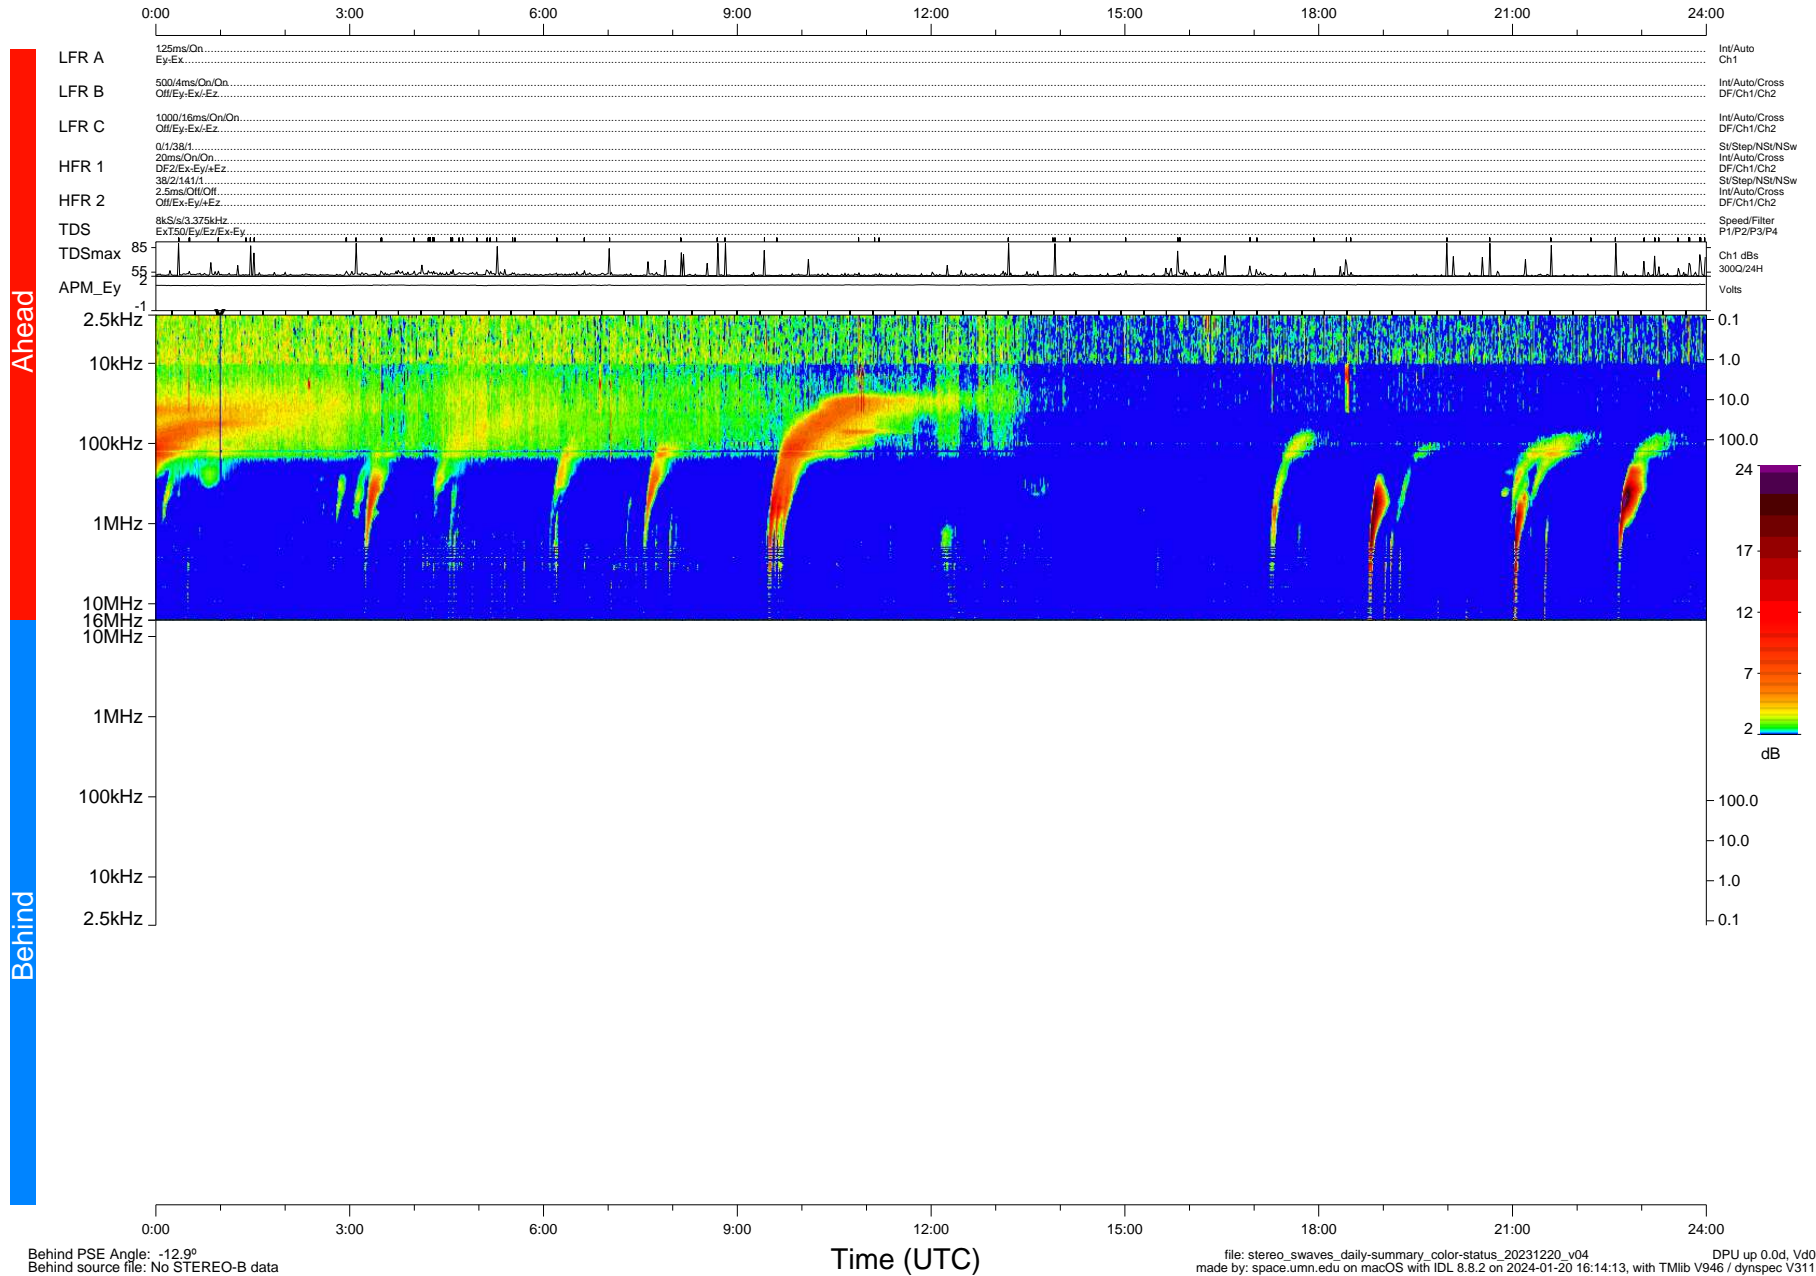

STEREO/WAVES Daily Summary - 20-Dec-2023 (DOY 354)

Ahead source file: swaves_ahead_2023_354_1_05.fin (Recovery: 100.0% HK, 96% Pkts)
Ahead PSE Angle: 6.7°

DPU up 426.4d, V412d40

Behind PSE Angle: -12.9°
Behind source file: No STEREO-B data