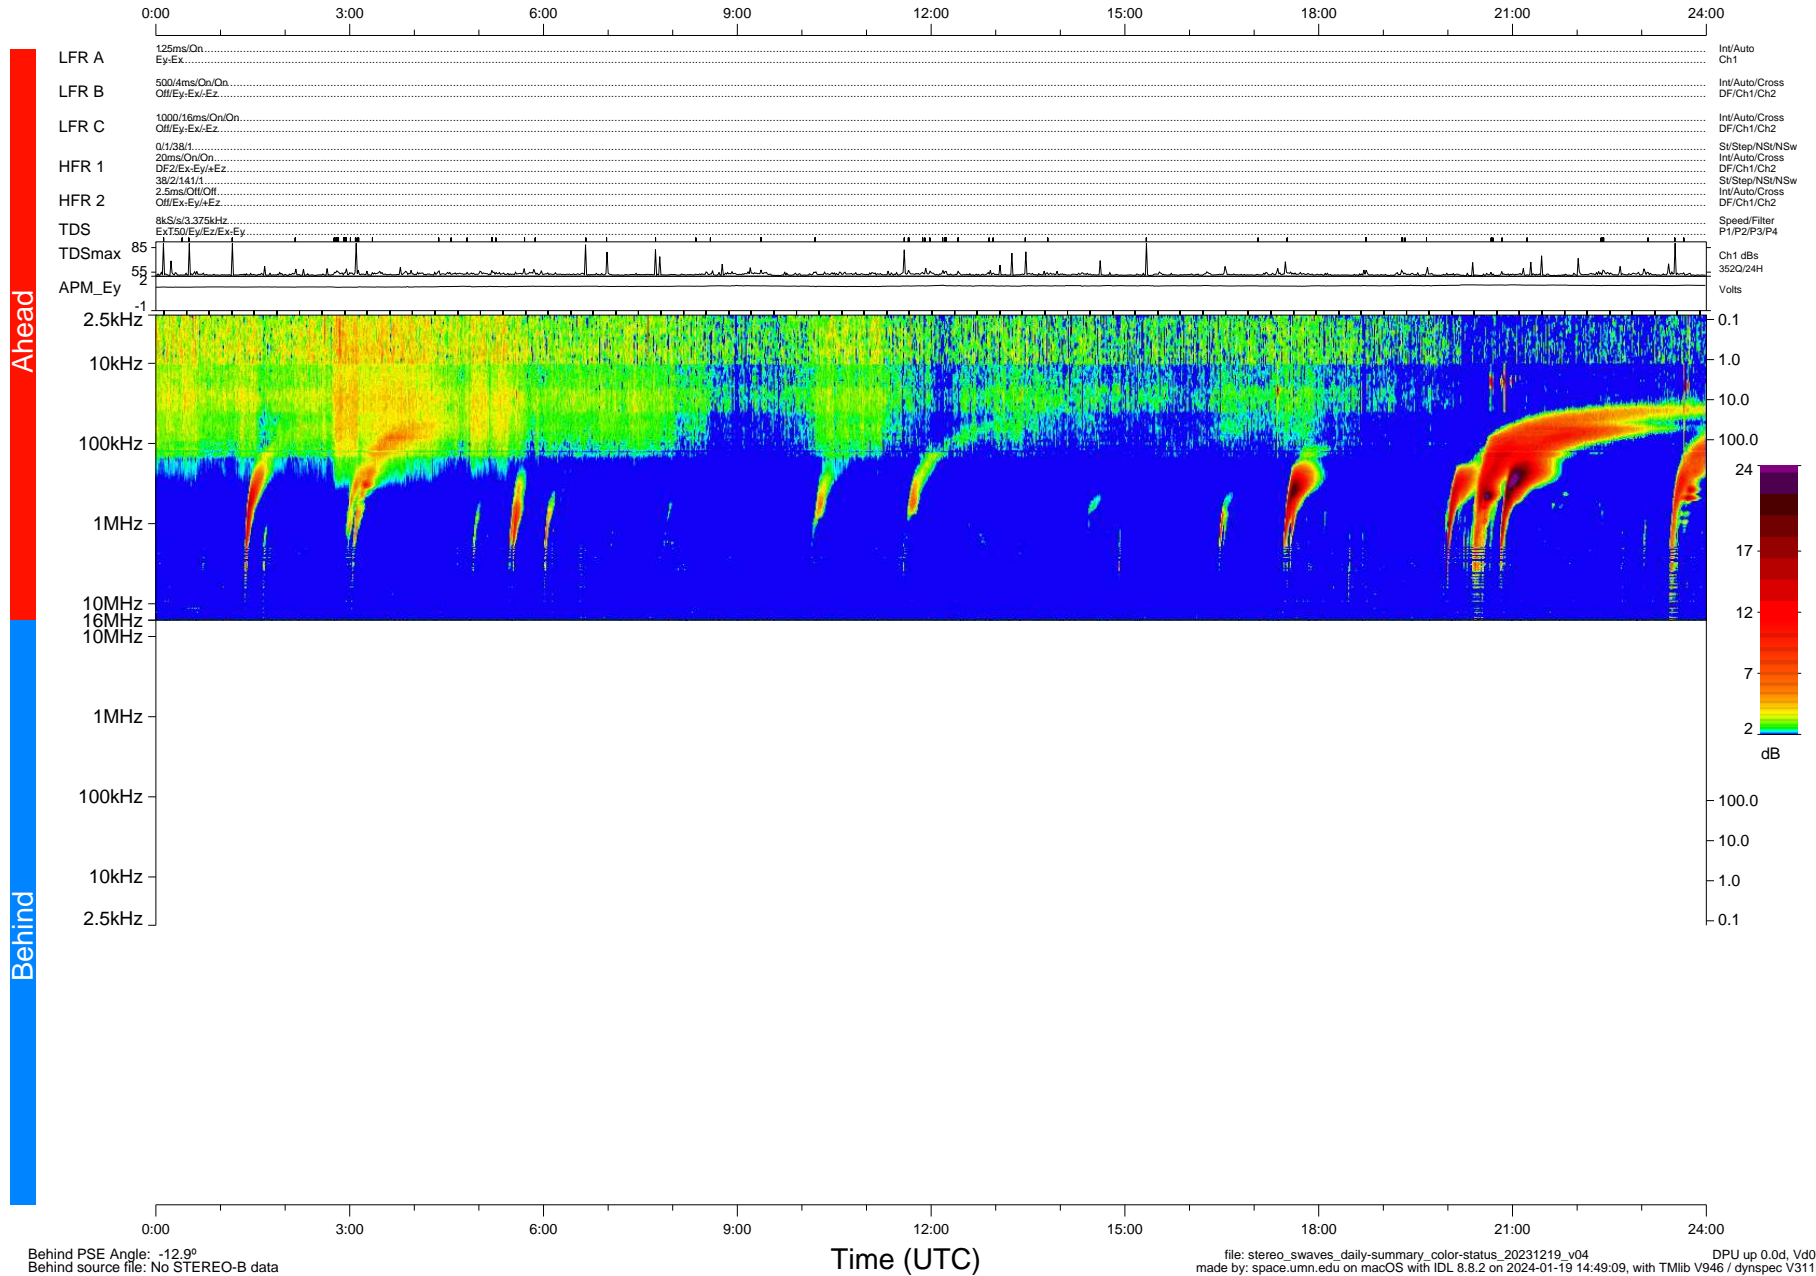

STEREO/WAVES Daily Summary - 19-Dec-2023 (DOY 353)

Ahead source file: swaves_ahead_2023_353_1_05.fin (Recovery: 100.0% HK, 104% Pkts)
Ahead PSE Angle: 6.6°

DPU up 425.4d, V412d40

Behind PSE Angle: -12.9°
Behind source file: No STEREO-B data