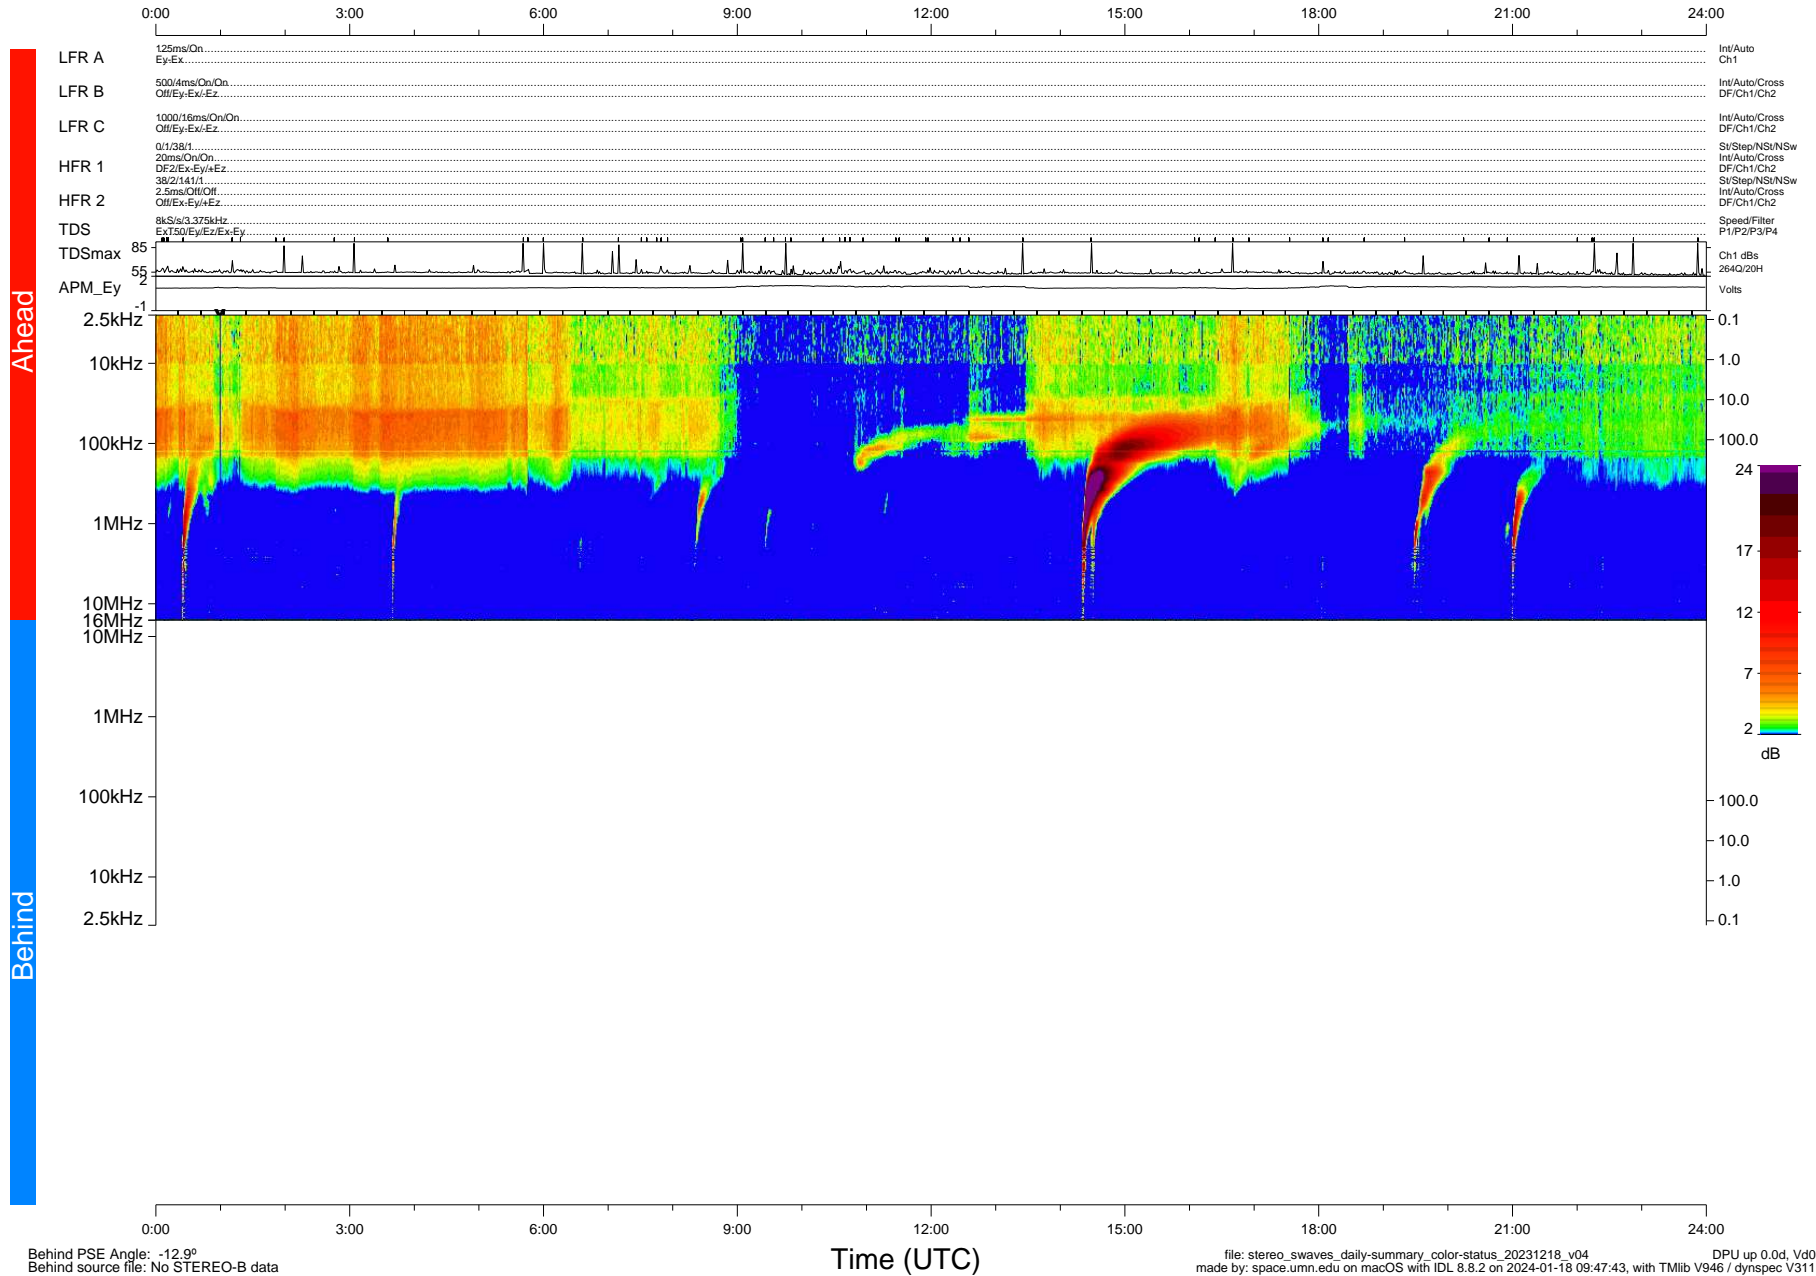

STEREO/WAVES Daily Summary - 18-Dec-2023 (DOY 352)

Ahead source file: swaves_ahead_2023_352_1_05.fin (Recovery: 100.0% HK, 90% Pkts)
Ahead PSE Angle: 6.6°

DPU up 424.4d, V412d40

Behind PSE Angle: -12.9°
Behind source file: No STEREO-B data

Time (UTC)