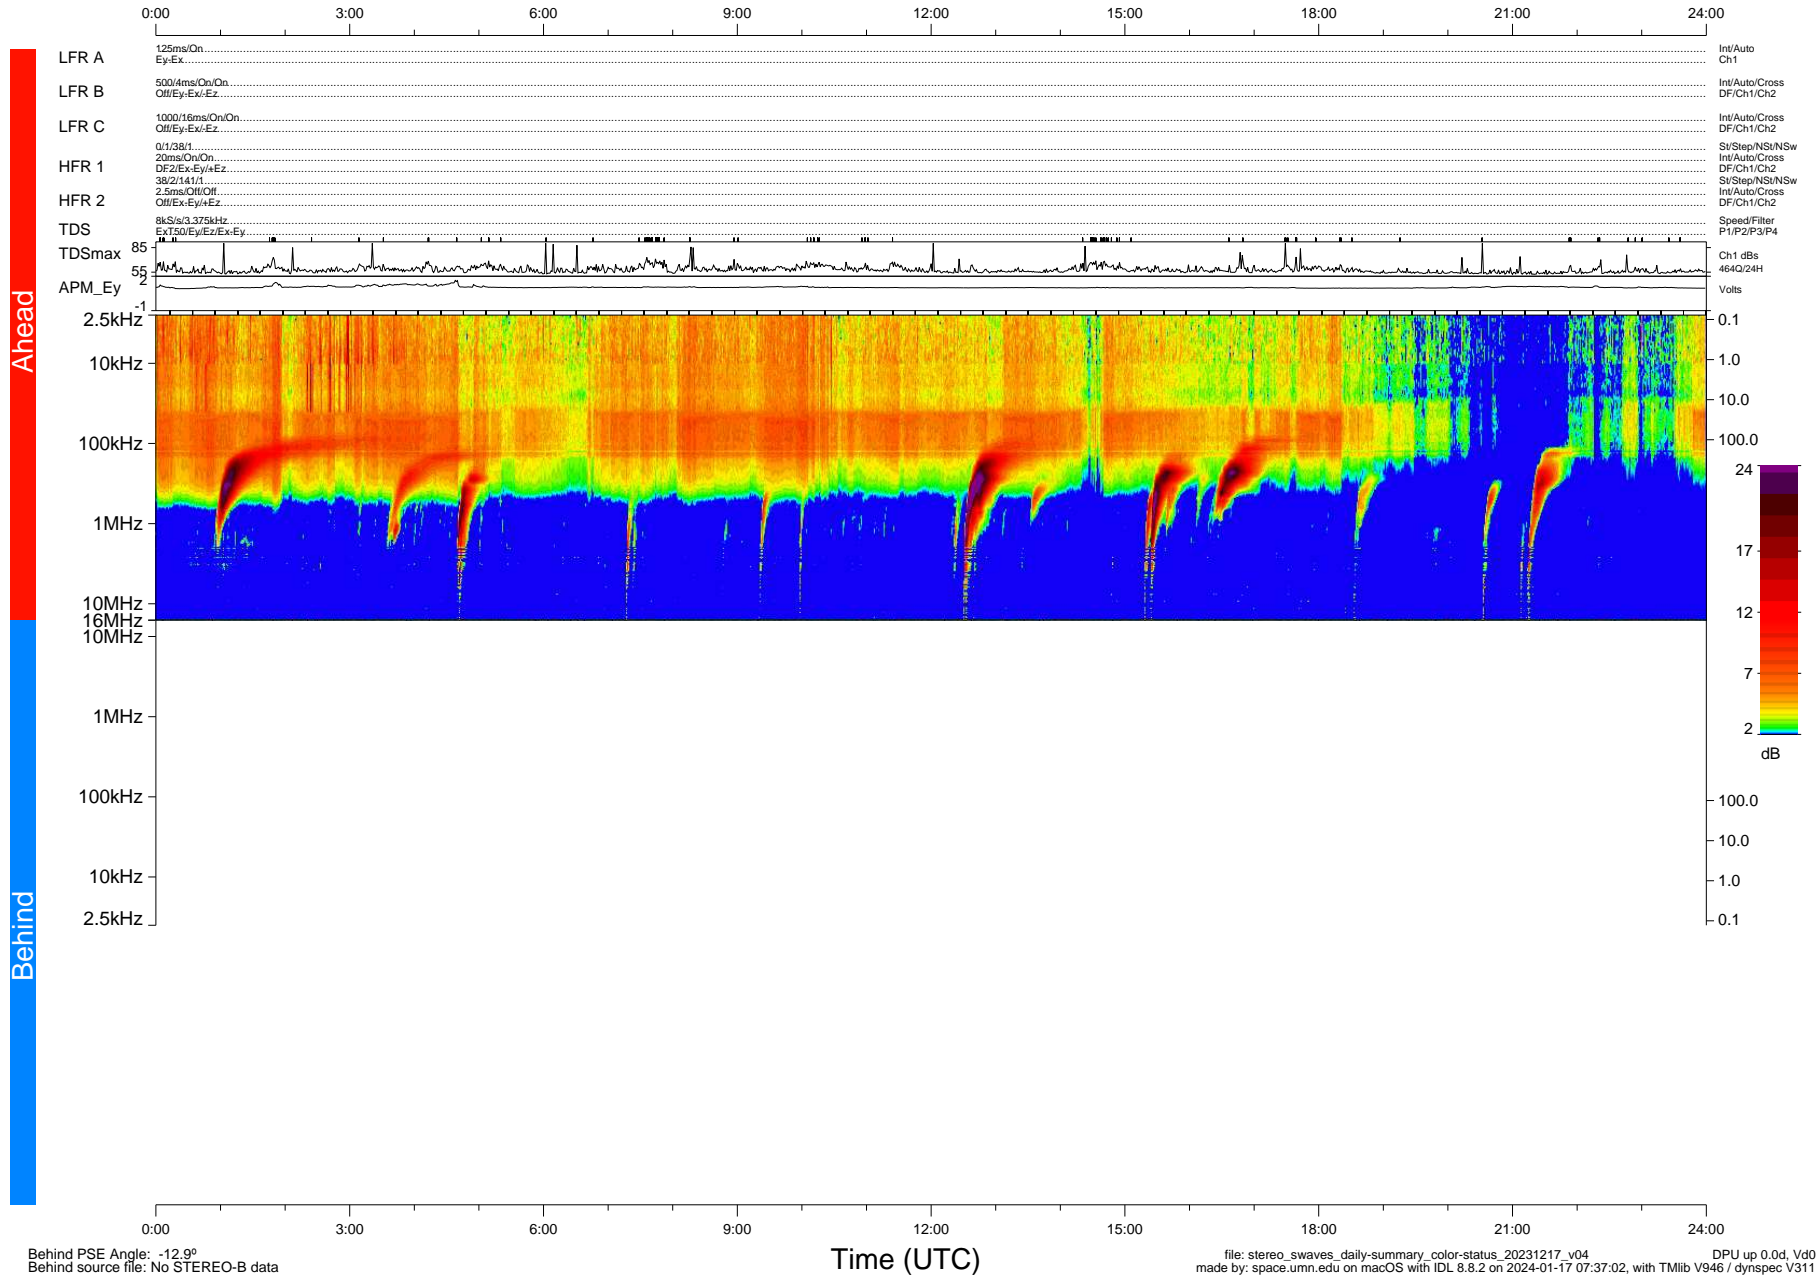

STEREO/WAVES Daily Summary - 17-Dec-2023 (DOY 351)

Ahead source file: swaves_ahead_2023_351_1_05.fin (Recovery: 100.0% HK, 120% Pkts)
Ahead PSE Angle: 6.6°

DPU up 423.4d, V412d40

Behind PSE Angle: -12.9°
Behind source file: No STEREO-B data

Time (UTC)