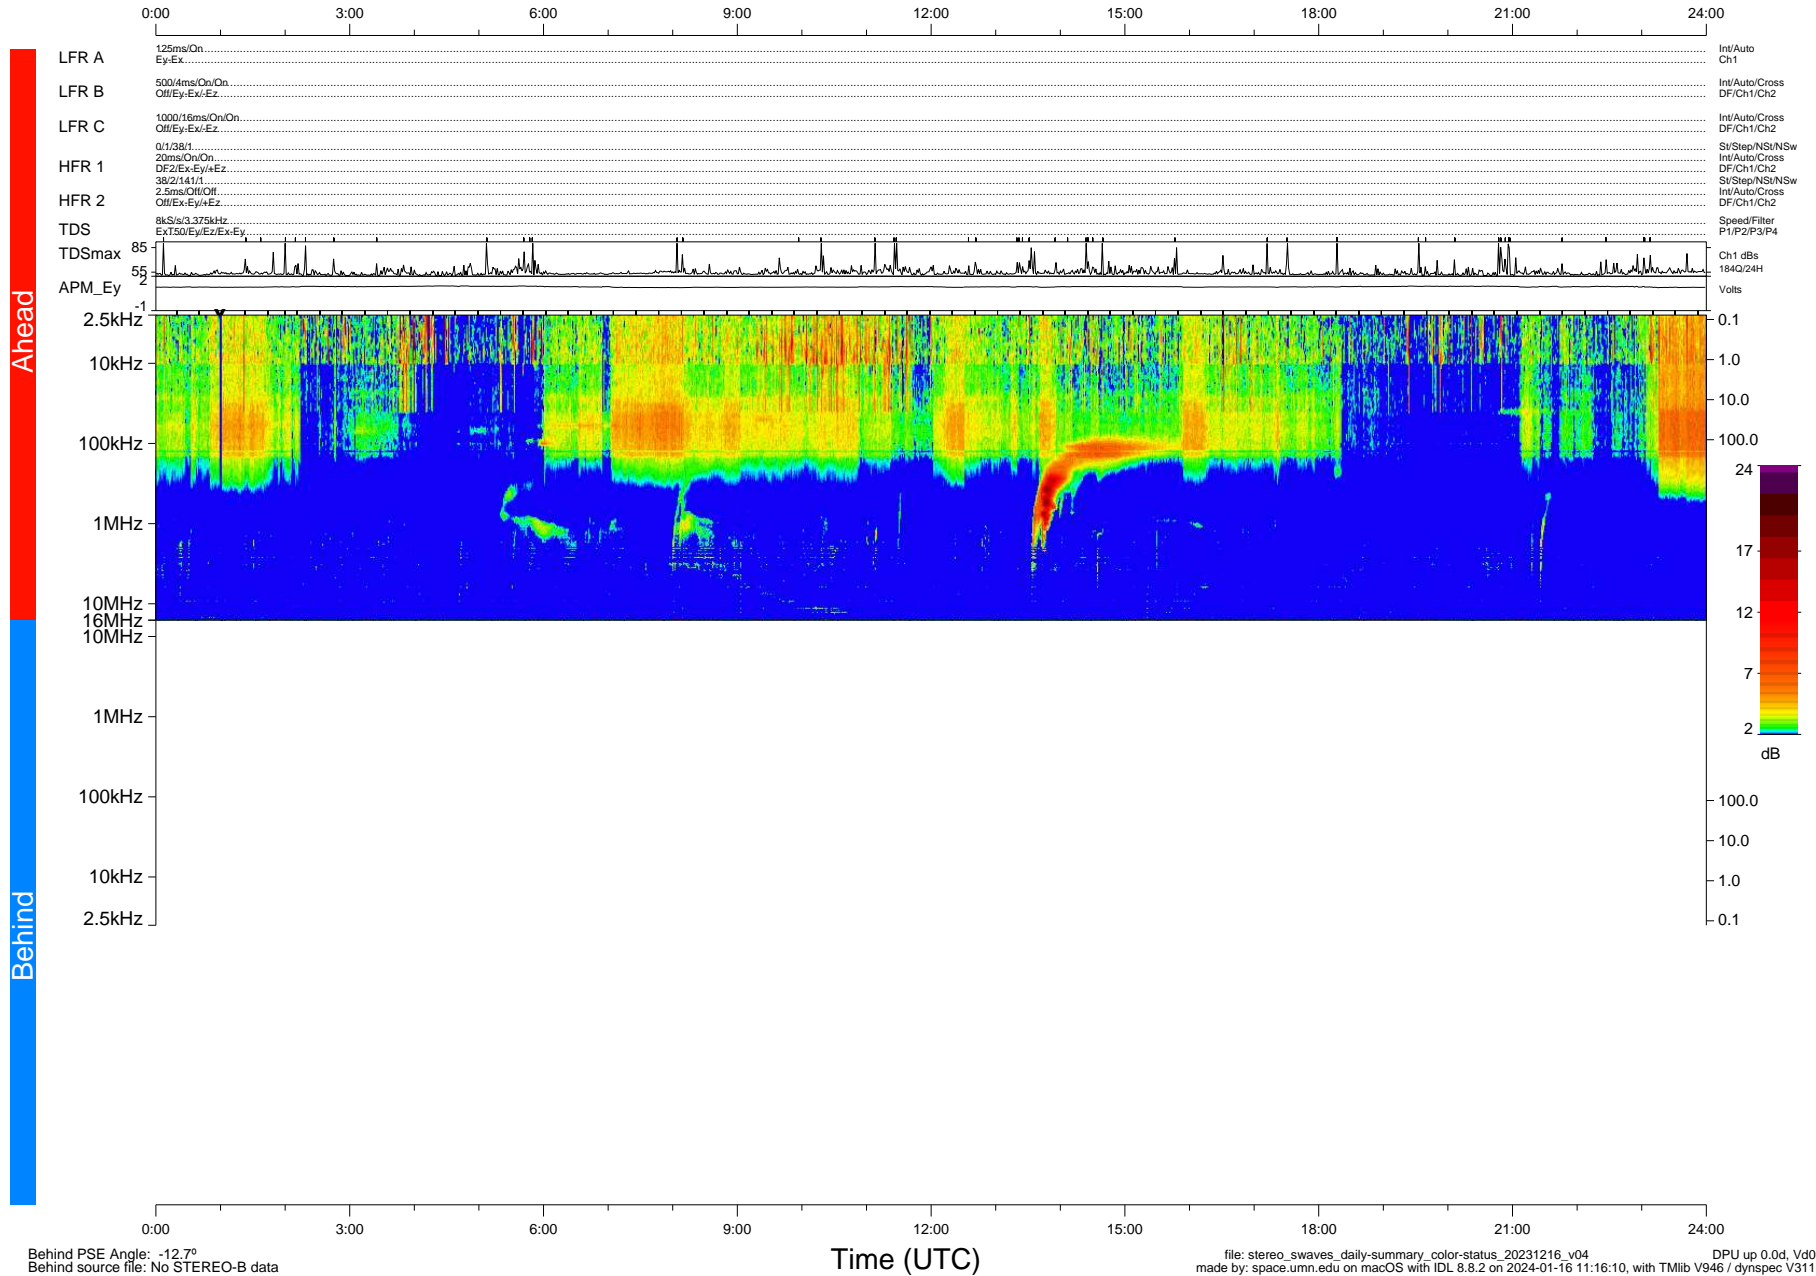

STEREO/WAVES Daily Summary - 16-Dec-2023 (DOY 350)

Ahead source file: swaves_ahead_2023_350_1_05.fin (Recovery: 100.0% HK, 79% PKts)
Ahead PSE Angle: 6.6°

DPU up 422.4d, V412d40

Behind PSE Angle: -12.7°
Behind source file: No STEREO-B data