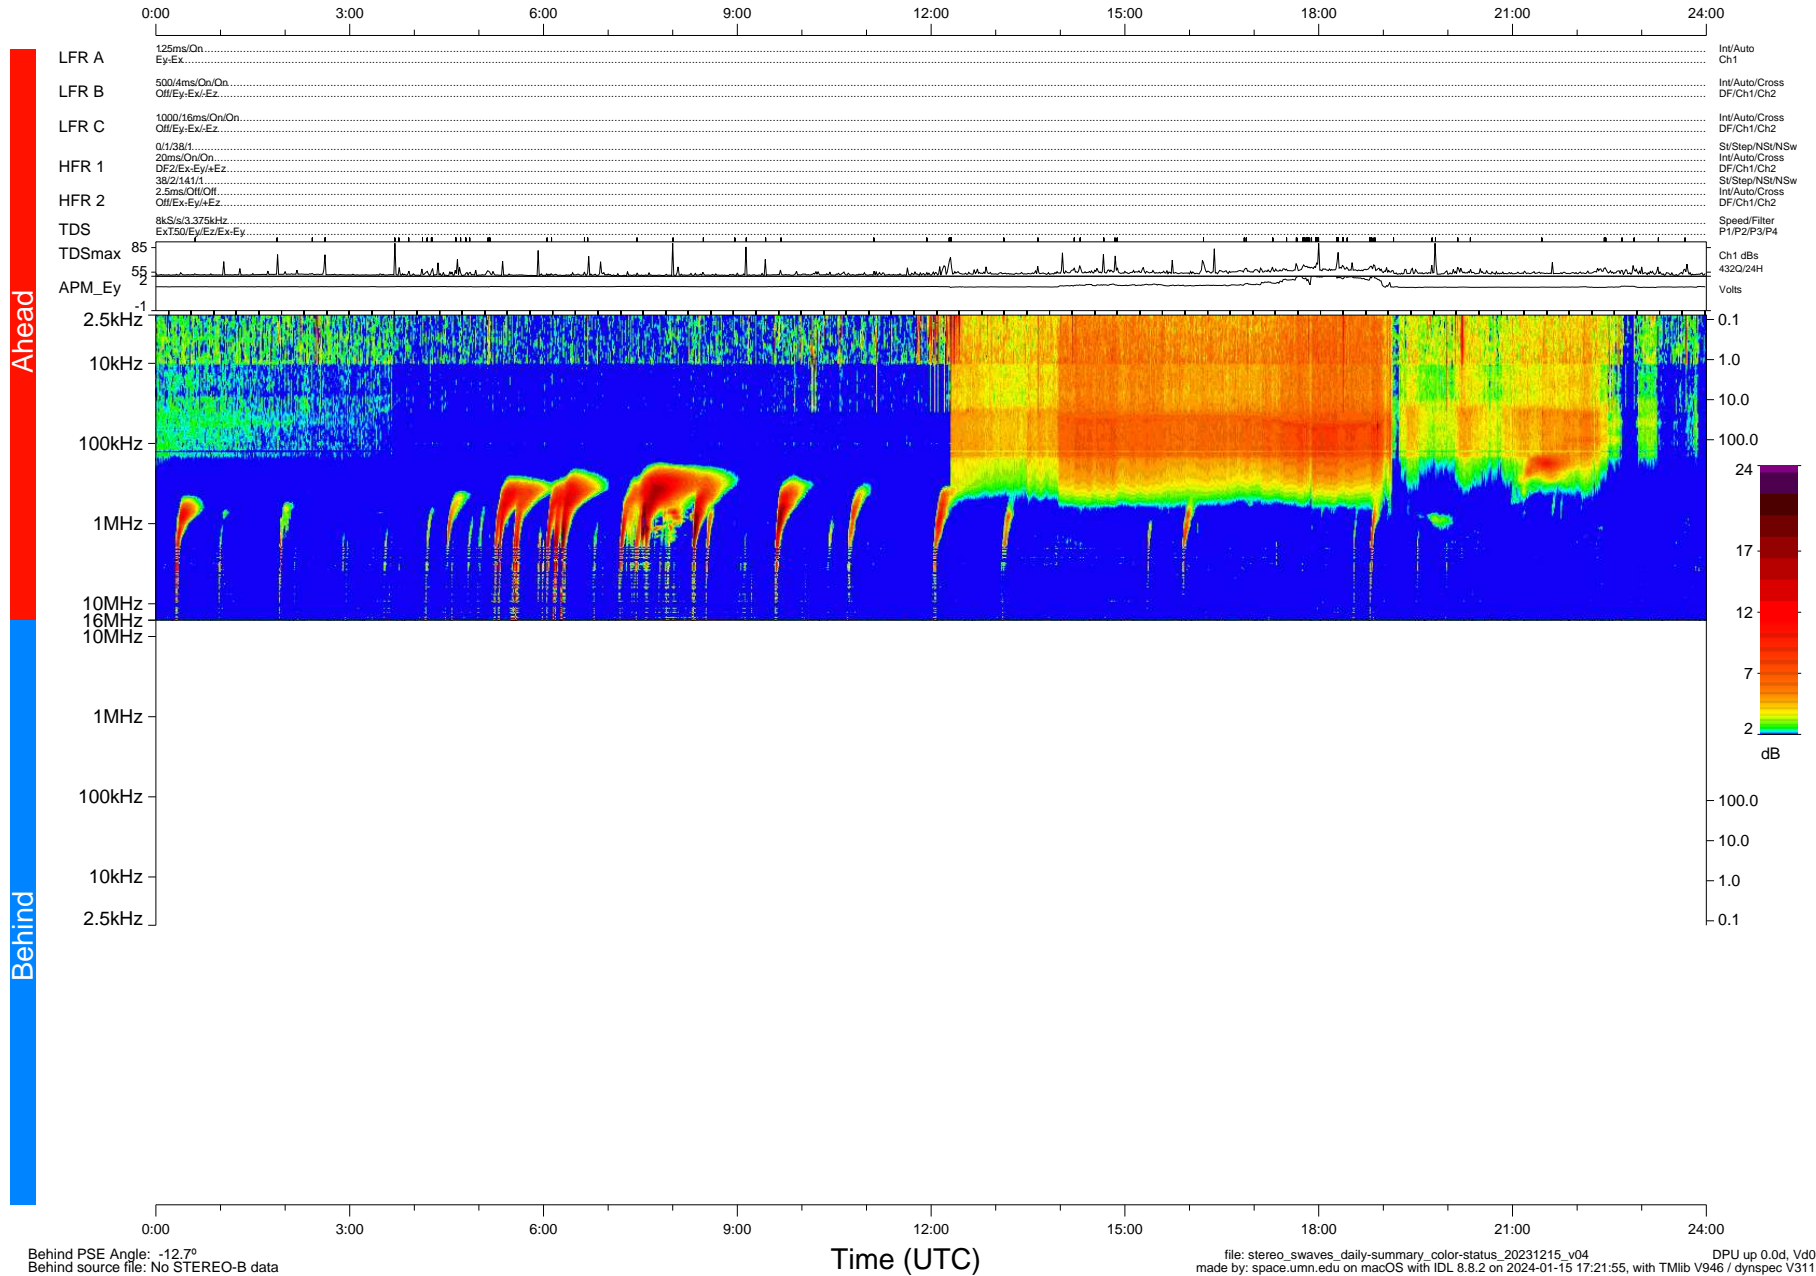

STEREO/WAVES Daily Summary - 15-Dec-2023 (DOY 349)

Ahead source file: swaves_ahead_2023_349_1_05.fin (Recovery: 100.0% HK, 116% Pkts)
 Ahead PSE Angle: 6.6°

DPU up 421.4d, V412d40

Behind PSE Angle: -12.7°
 Behind source file: No STEREO-B data

file: stereo_swaves_daily-summary_color-status_20231215_v04
 made by: space.umn.edu on macOS with IDL 8.8.2 on 2024-01-15 17:21:55, with Tlib V946 / dynspec V311
 DPU up 0.0d, Vd0