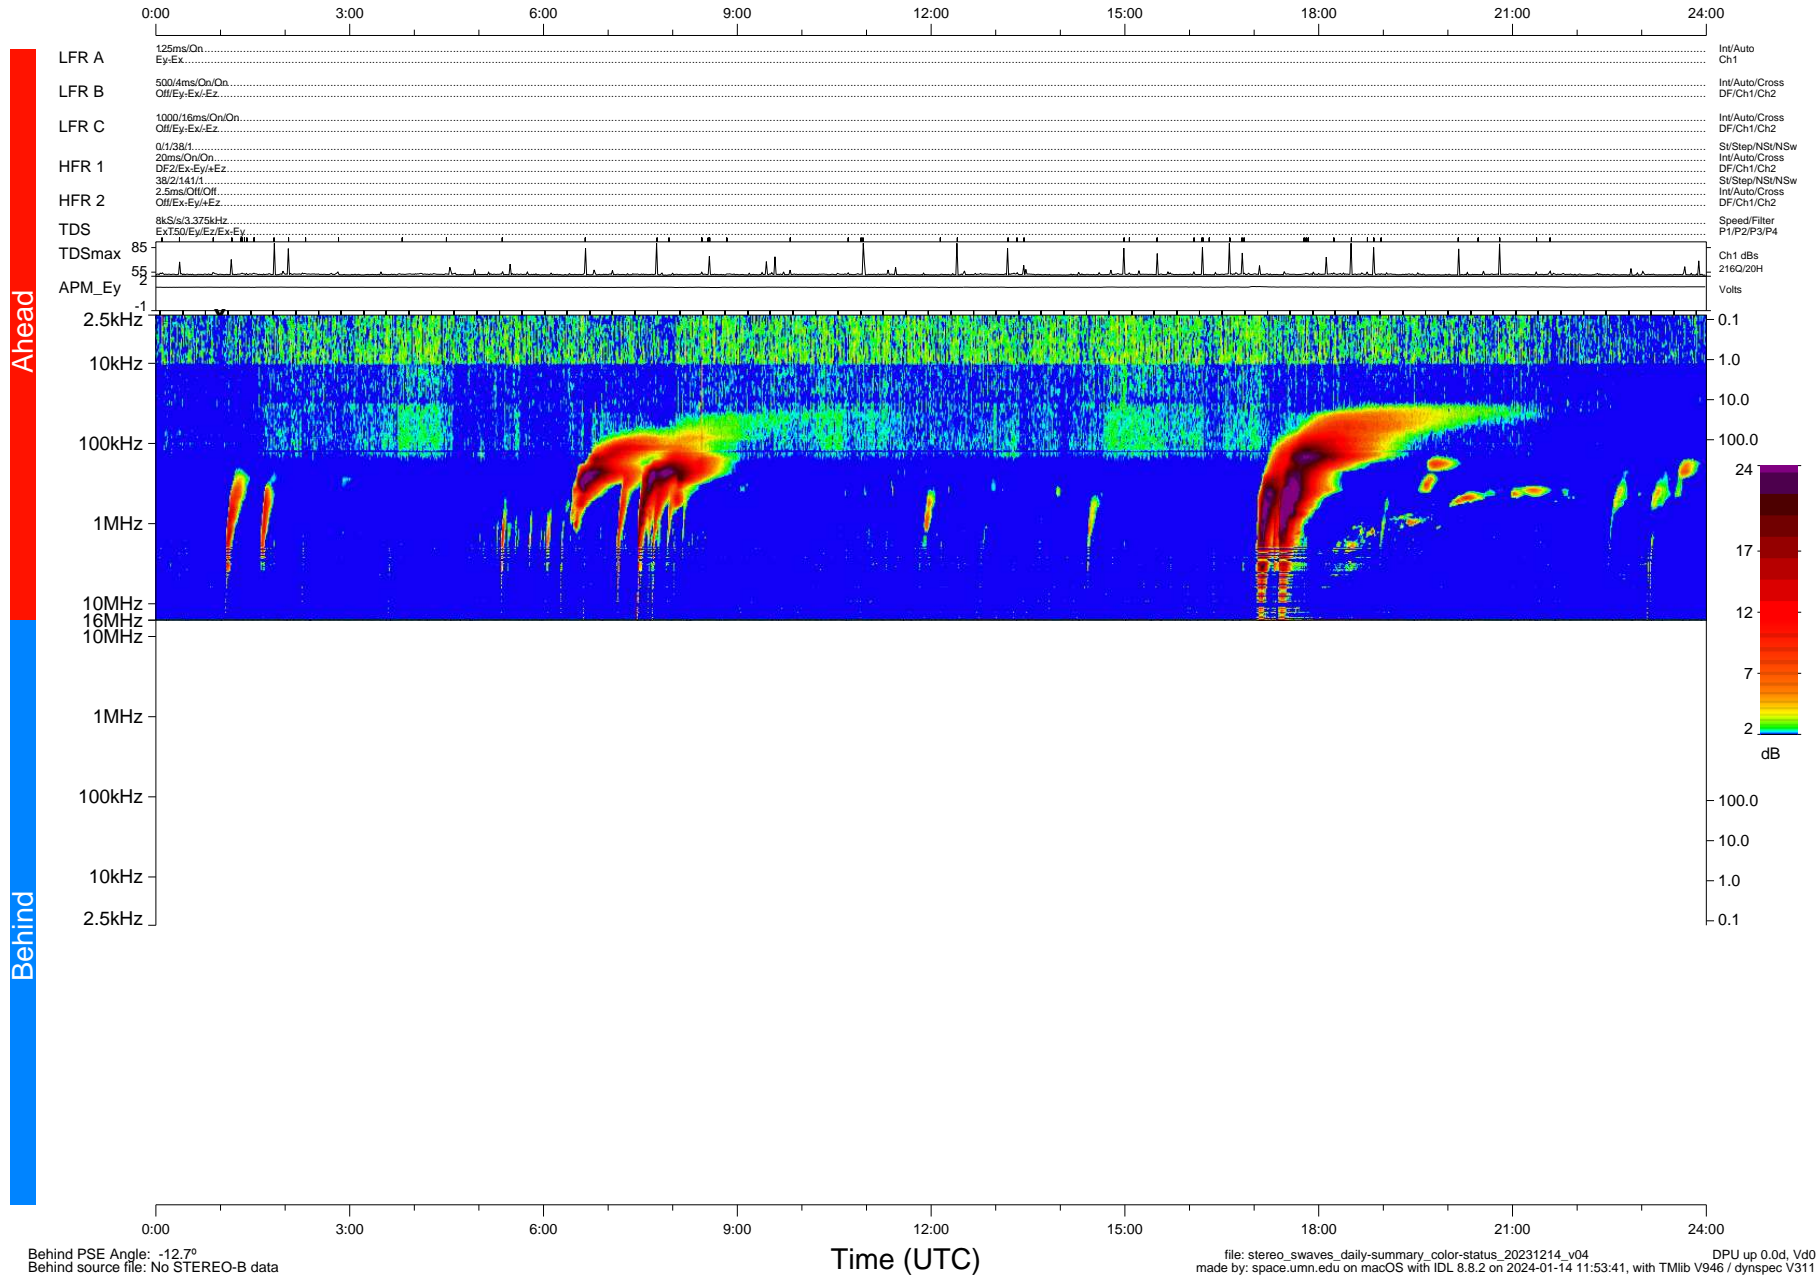

STEREO/WAVES Daily Summary - 14-Dec-2023 (DOY 348)

Ahead source file: swaves_ahead_2023_348_1_05.fin (Recovery: 100.0% HK, 83% Pkts)
 Ahead PSE Angle: 6.6°

DPU up 420.4d, V412d40

Behind PSE Angle: -12.7°
 Behind source file: No STEREO-B data

file: stereo_swaves_daily-summary_color-status_20231214_v04
 made by: space.umn.edu on macOS with IDL 8.8.2 on 2024-01-14 11:53:41, with Tlib V946 / dynspec V311
 DPU up 0.0d, Vd0