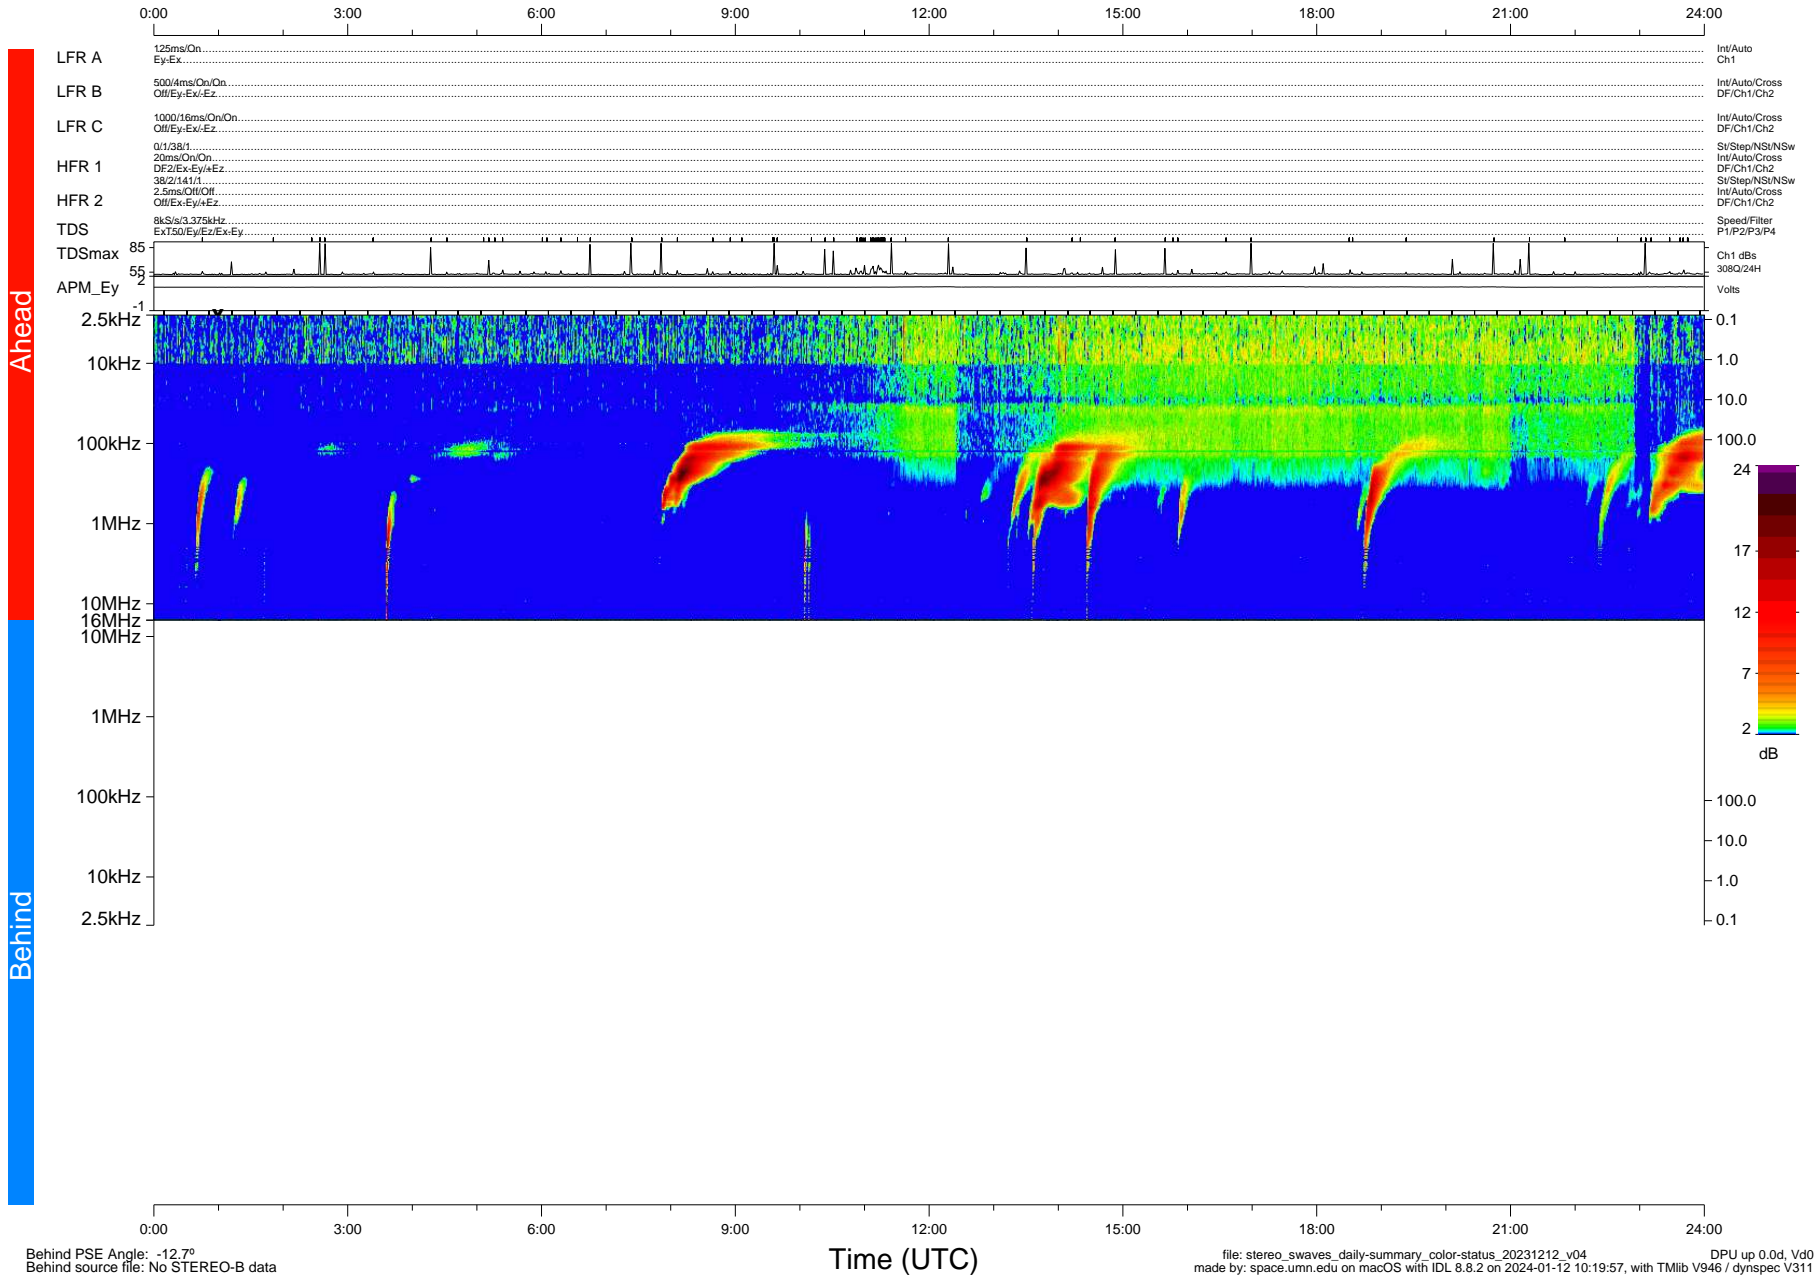

STEREO/WAVES Daily Summary - 12-Dec-2023 (DOY 346)

Ahead source file: swaves_ahead_2023_346_1_05.fin (Recovery: 100.0% HK, 98% Pkts)
 Ahead PSE Angle: 6.5°

DPU up 418.4d, V412d40

Behind PSE Angle: -12.7°
 Behind source file: No STEREO-B data

file: stereo_swaves_daily-summary_color-status_20231212_v04
 made by: space.umn.edu on macOS with IDL 8.8.2 on 2024-01-12 10:19:57, with Tlib V946 / dynspec V311
 DPU up 0.0d, Vd0