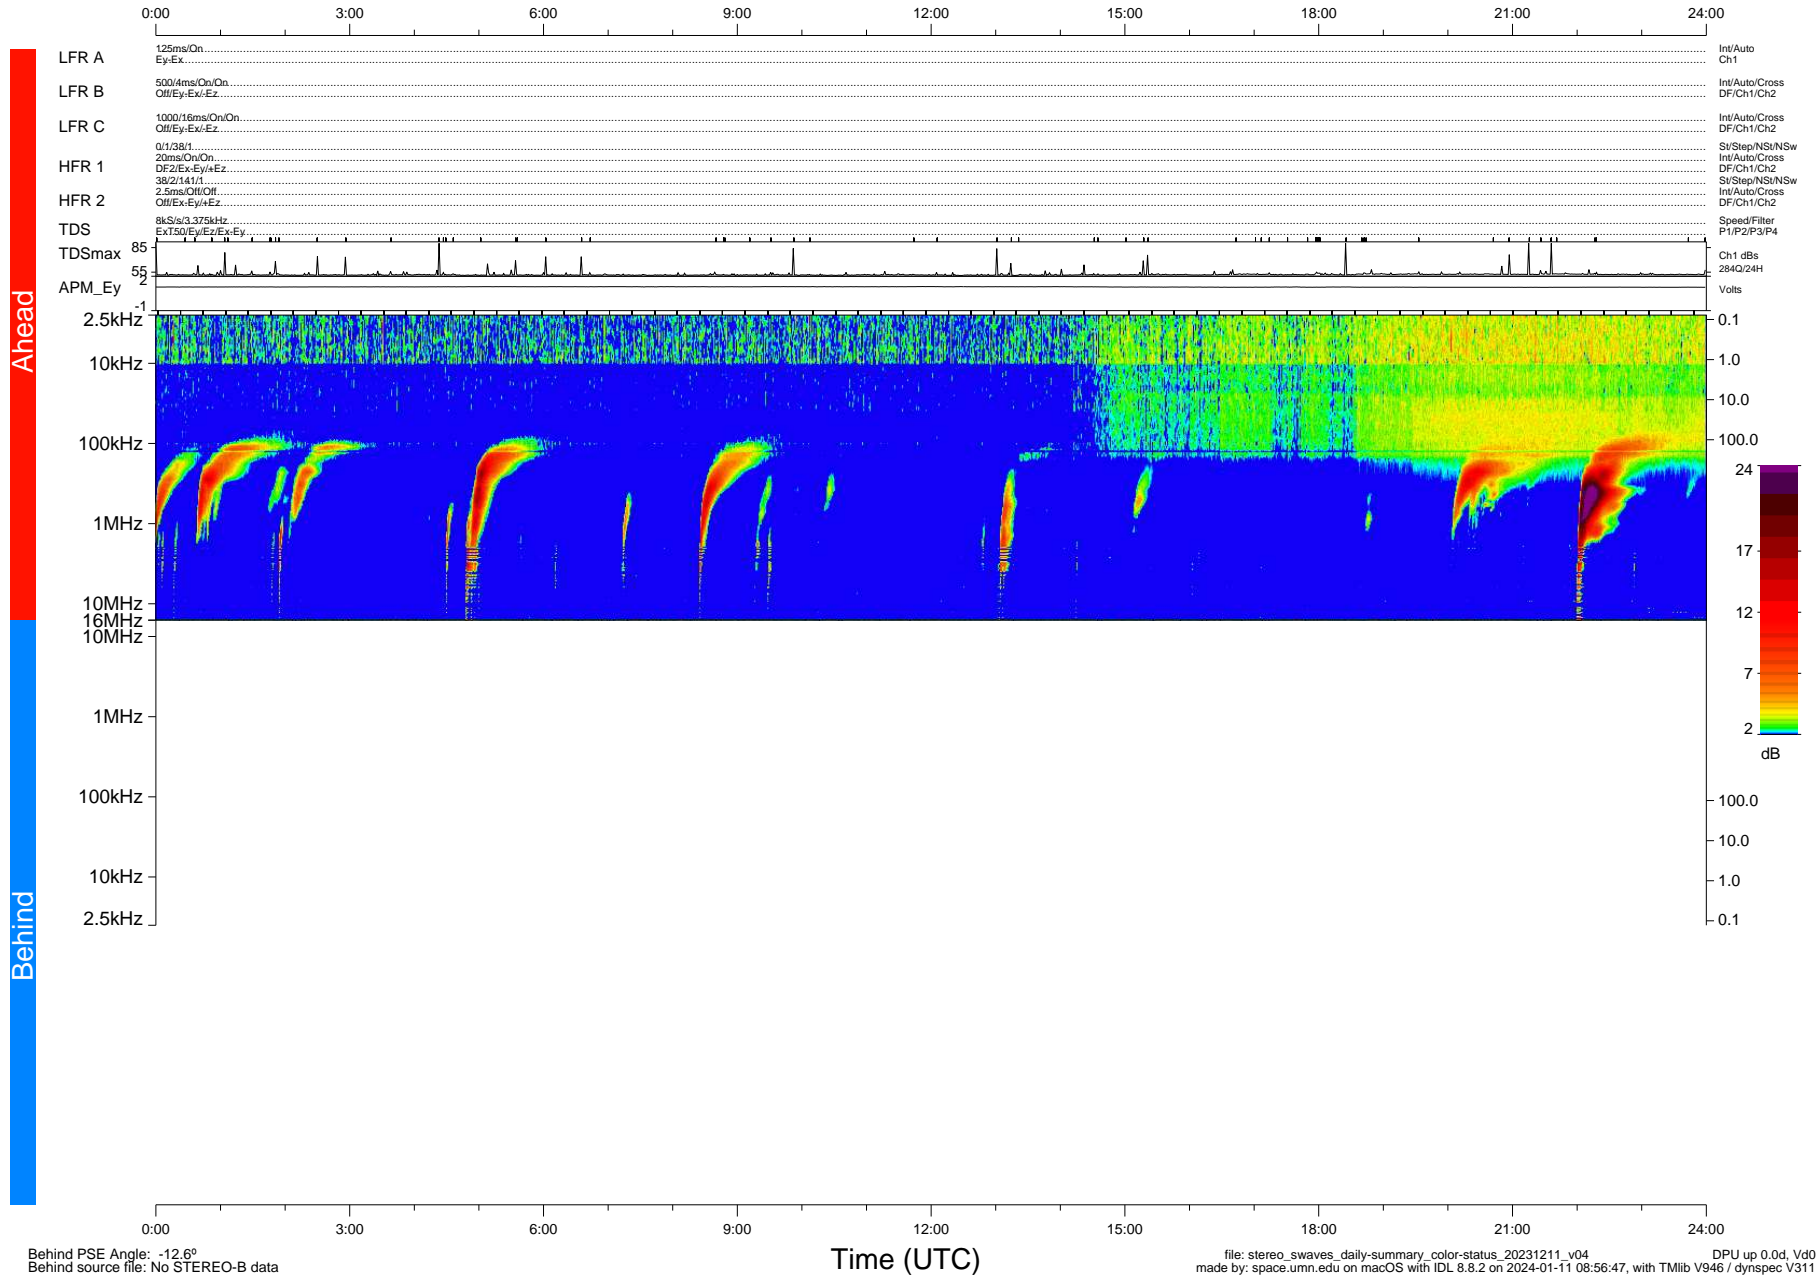

STEREO/WAVES Daily Summary - 11-Dec-2023 (DOY 345)

Ahead source file: swaves_ahead_2023_345_1_05.fin (Recovery: 100.0% HK, 94% Pkts)
Ahead PSE Angle: 6.5°

DPU up 417.4d, V412d40

Behind PSE Angle: -12.6°
Behind source file: No STEREO-B data

Time (UTC)