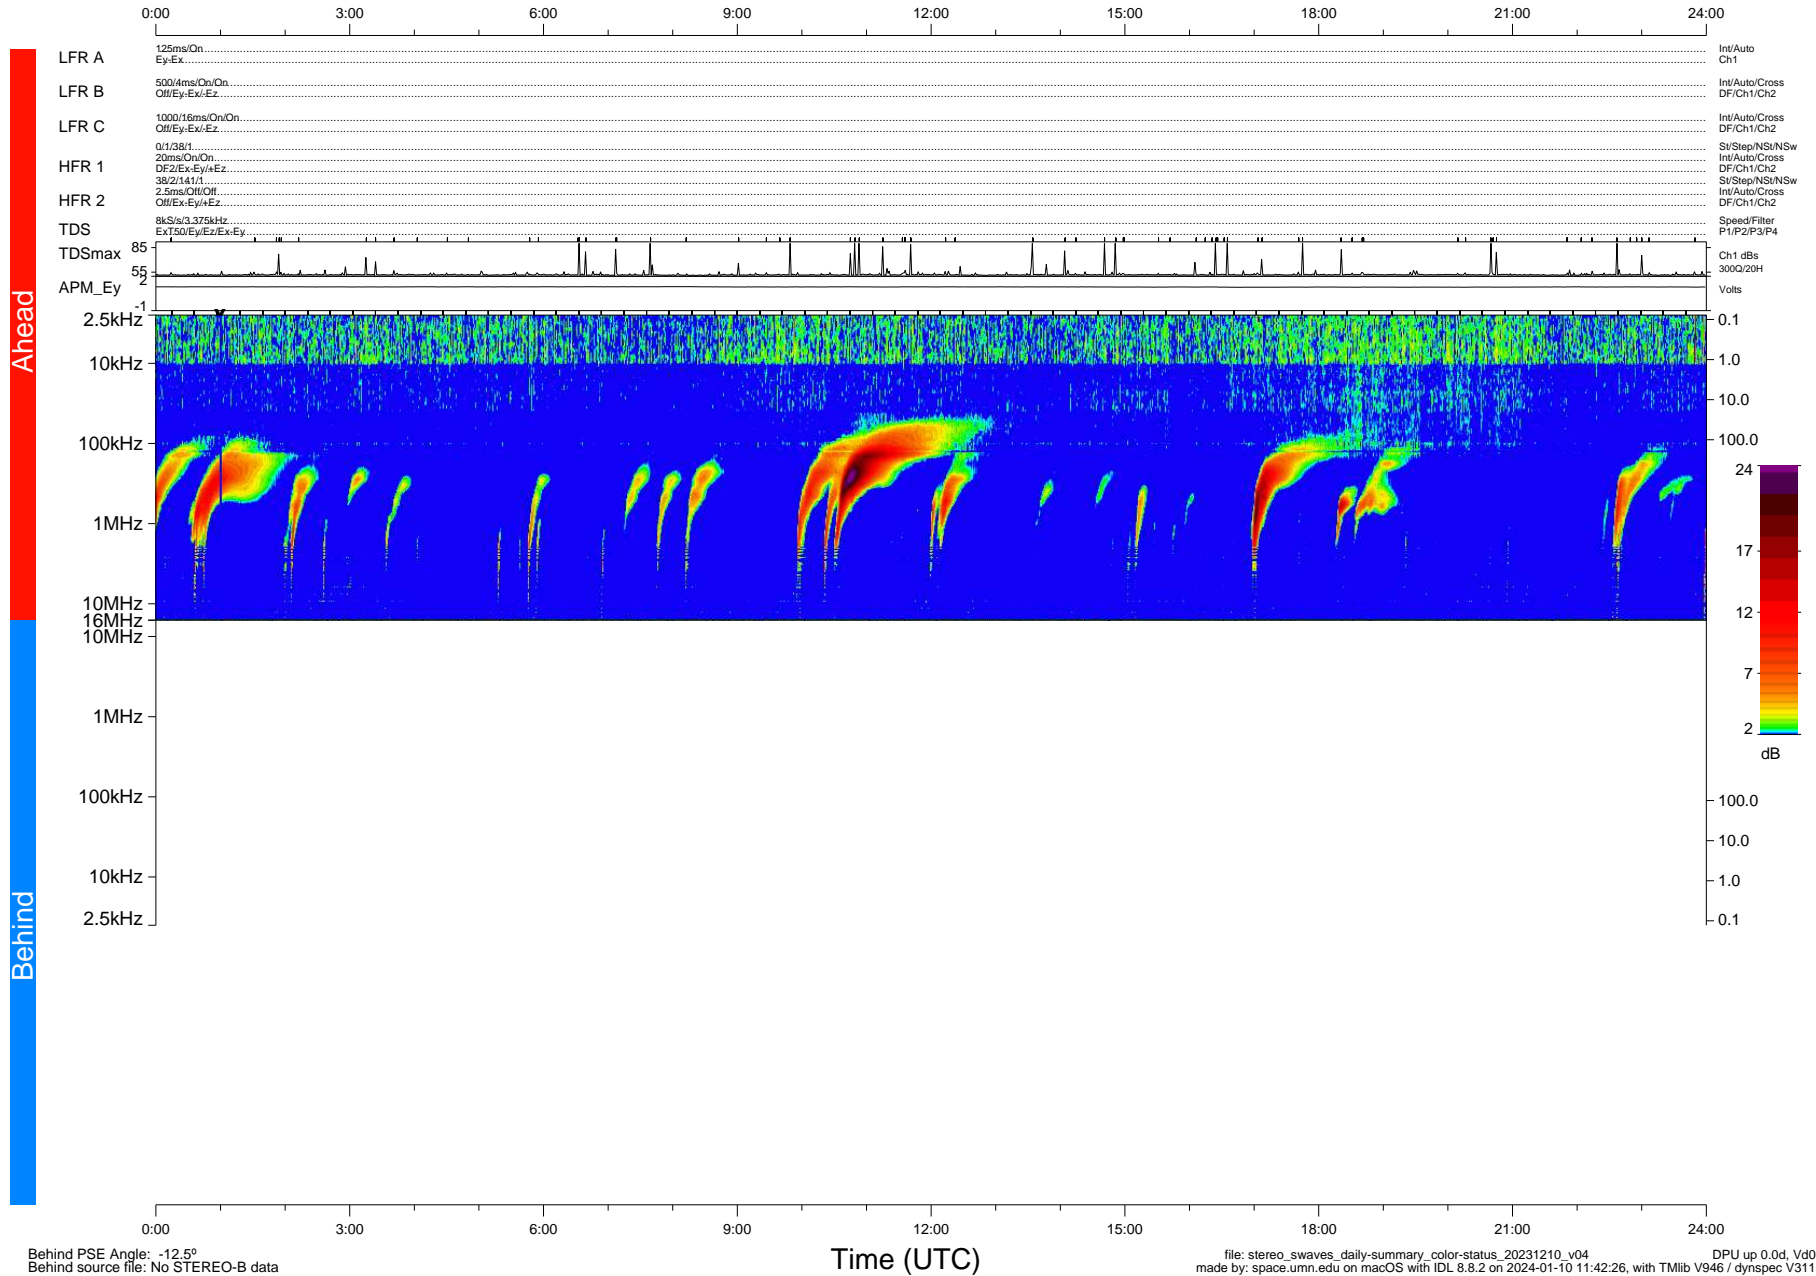

STEREO/WAVES Daily Summary - 10-Dec-2023 (DOY 344)

Ahead source file: swaves_ahead_2023_344_1_05.fin (Recovery: 100.0% HK, 96% Pkts)
Ahead PSE Angle: 6.5°

DPU up 416.4d, V412d40

Behind PSE Angle: -12.5°
Behind source file: No STEREO-B data