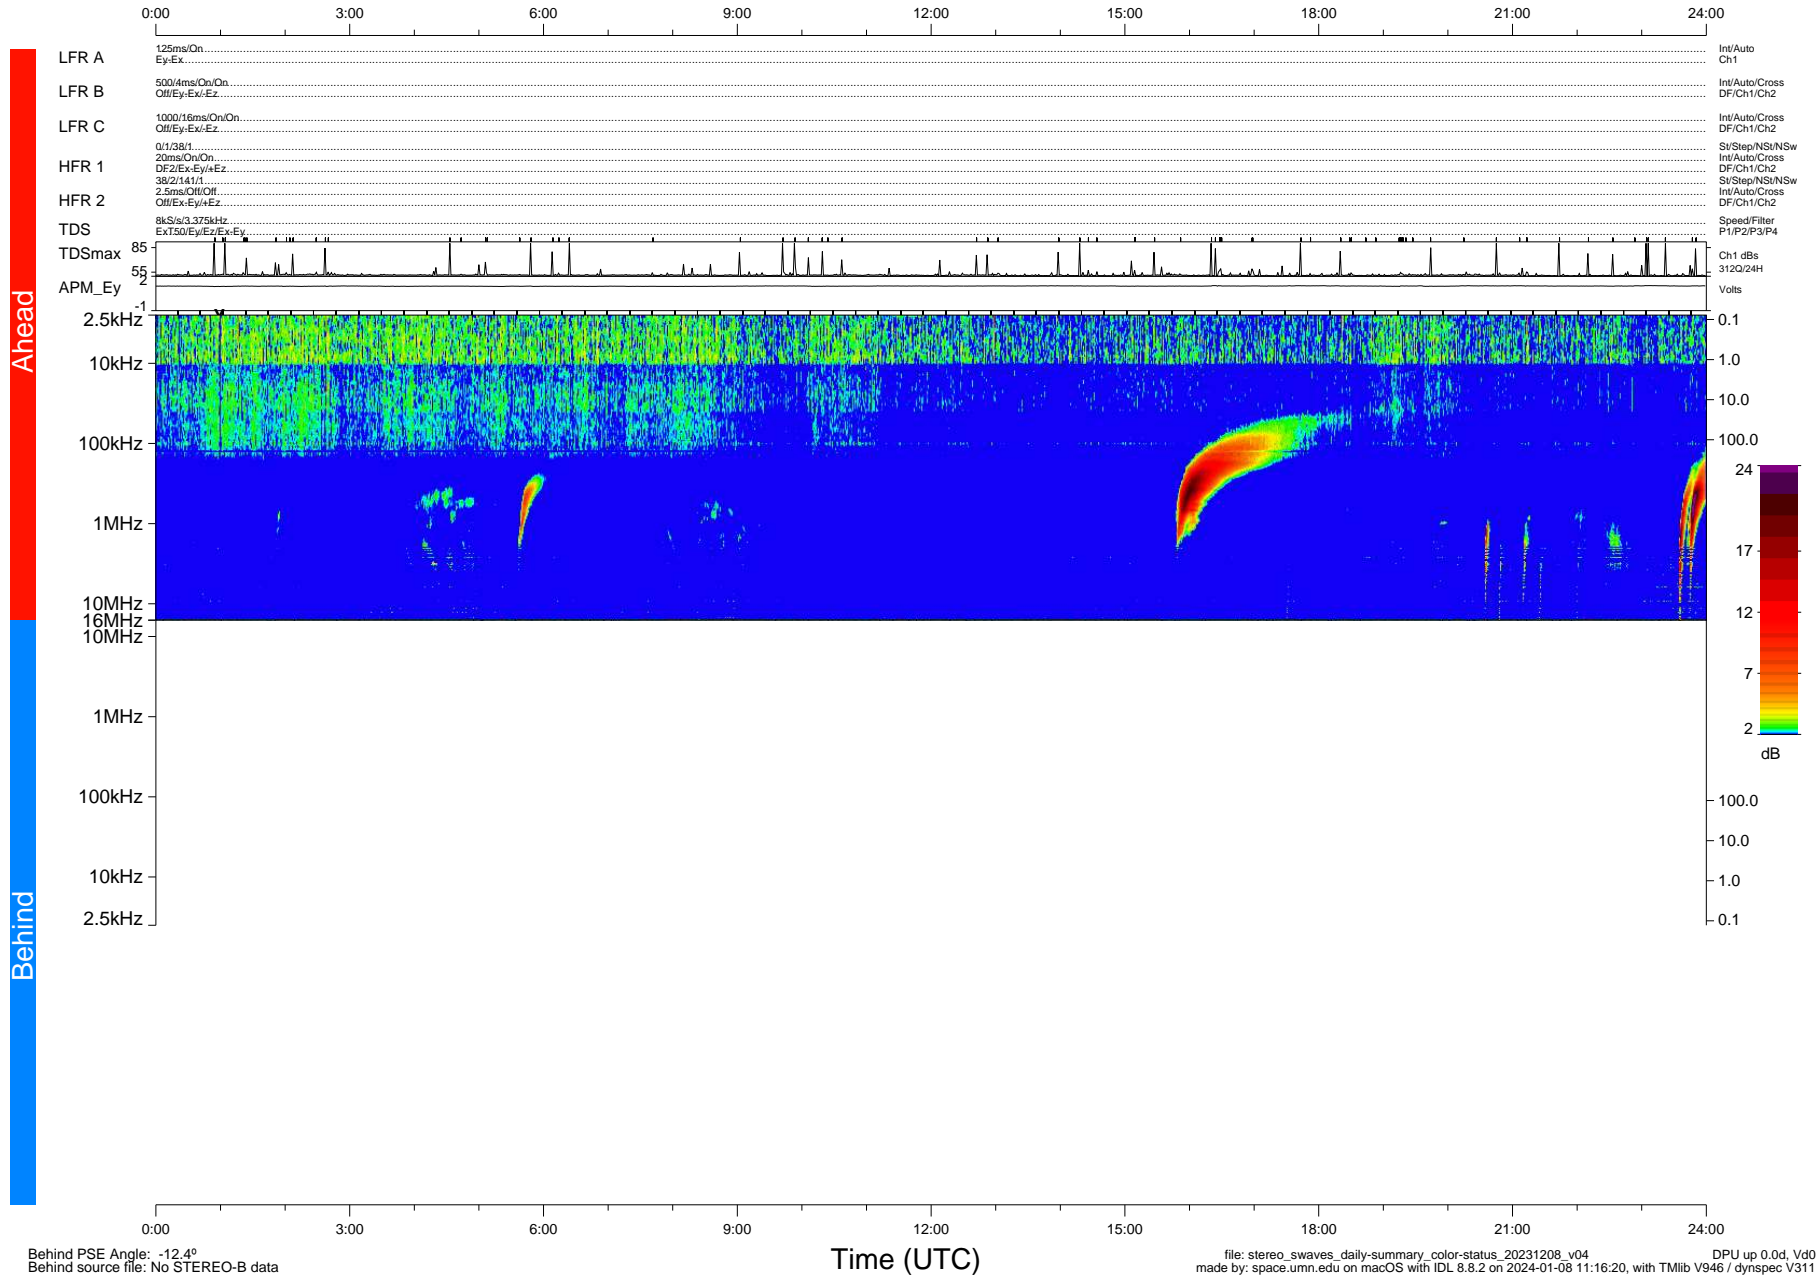

# STEREO/WAVES Daily Summary - 08-Dec-2023 (DOY 342)

Ahead source file: swaves\_ahead\_2023\_342\_1\_05.fin (Recovery: 100.0% HK, 98% Pkts)  
 Ahead PSE Angle: 6.5°

DPU up 414.4d, V412d40

Behind PSE Angle: -12.4°  
 Behind source file: No STEREO-B data

file: stereo\_swaves\_daily-summary\_color-status\_20231208\_v04  
 made by: space.umn.edu on macOS with IDL 8.8.2 on 2024-01-08 11:16:20, with Tlib V946 / dynspec V311  
 DPU up 0.0d, Vd0