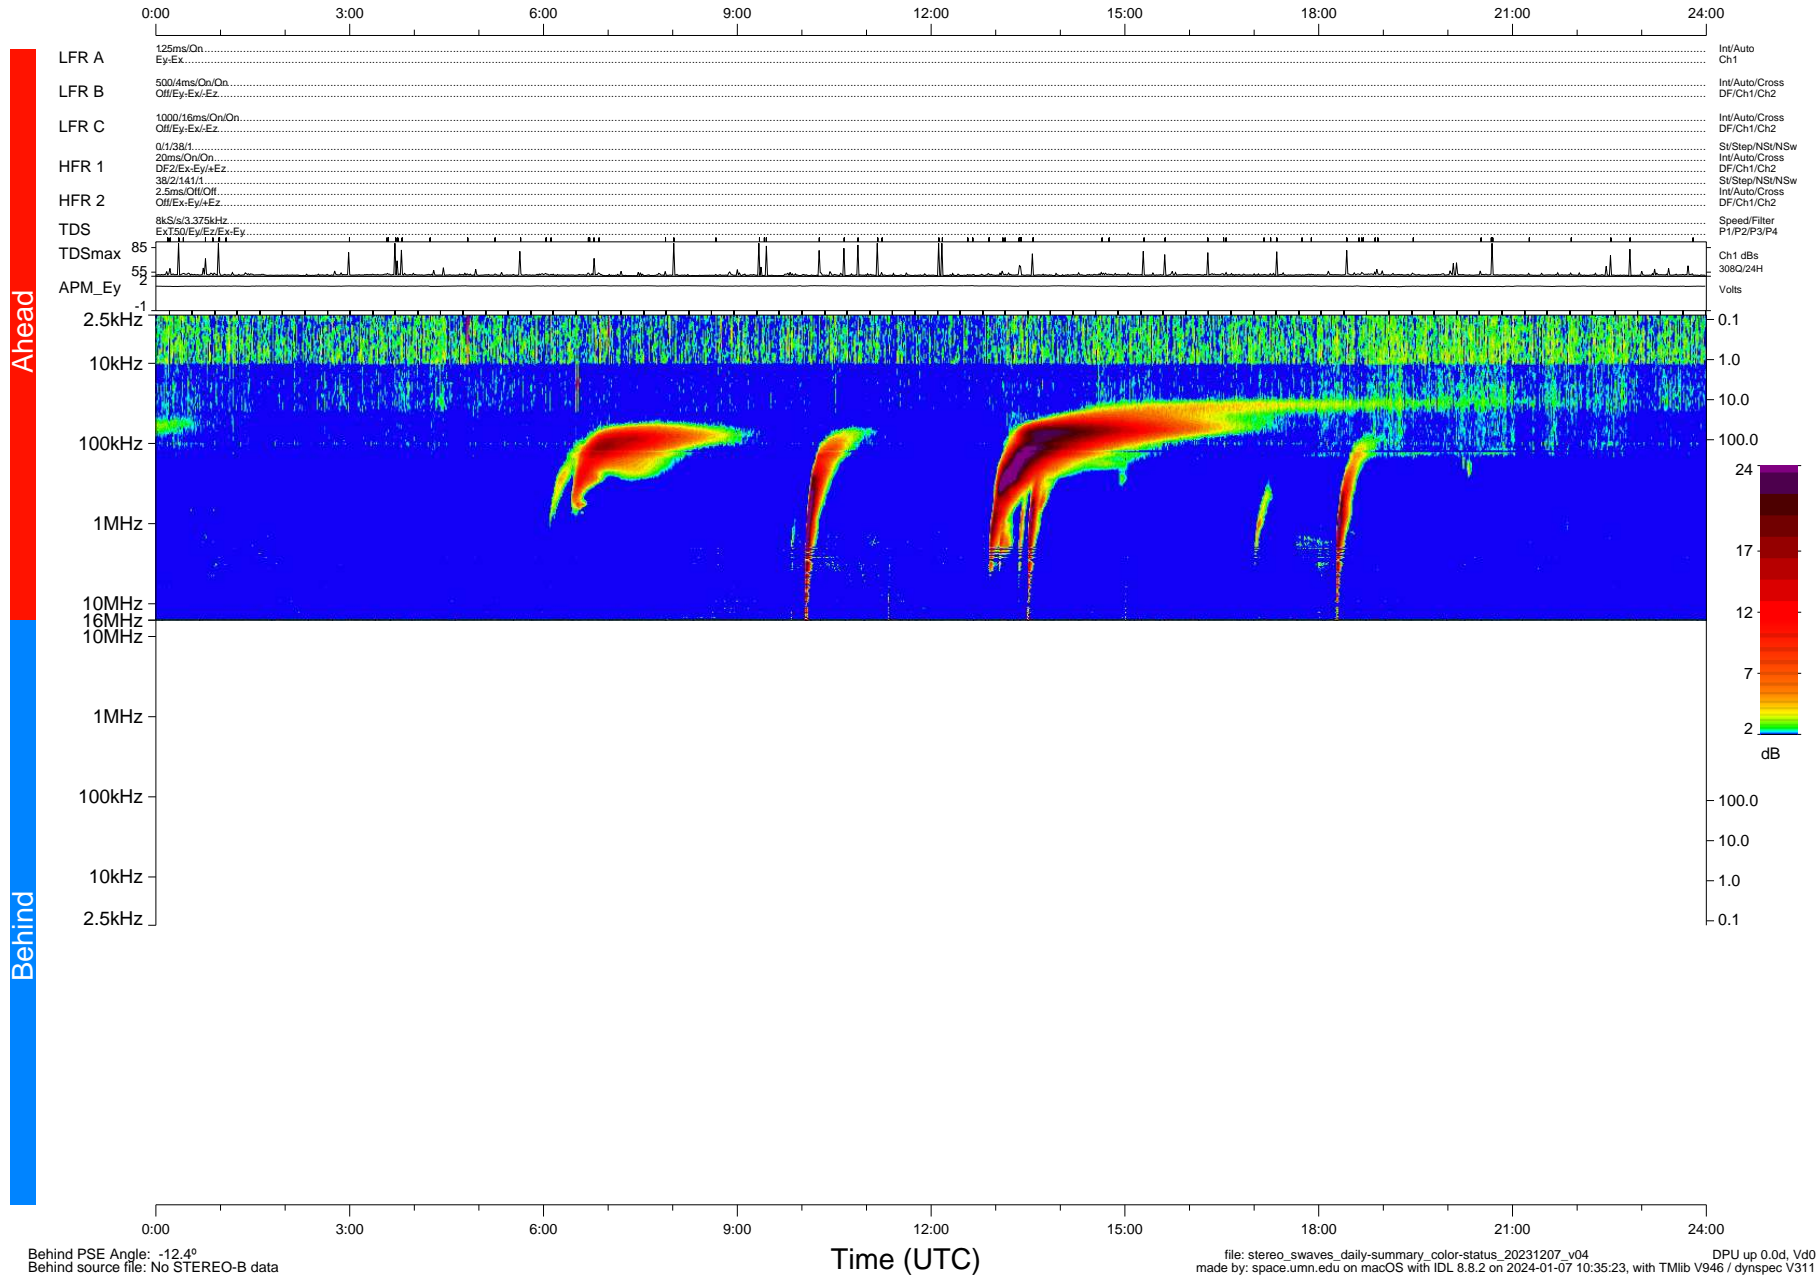

STEREO/WAVES Daily Summary - 07-Dec-2023 (DOY 341)

Ahead source file: swaves_ahead_2023_341_1_05.fin (Recovery: 100.0% HK, 98% Pkts)
Ahead PSE Angle: 6.4°

DPU up 413.4d, V412d40

Behind PSE Angle: -12.4°
Behind source file: No STEREO-B data