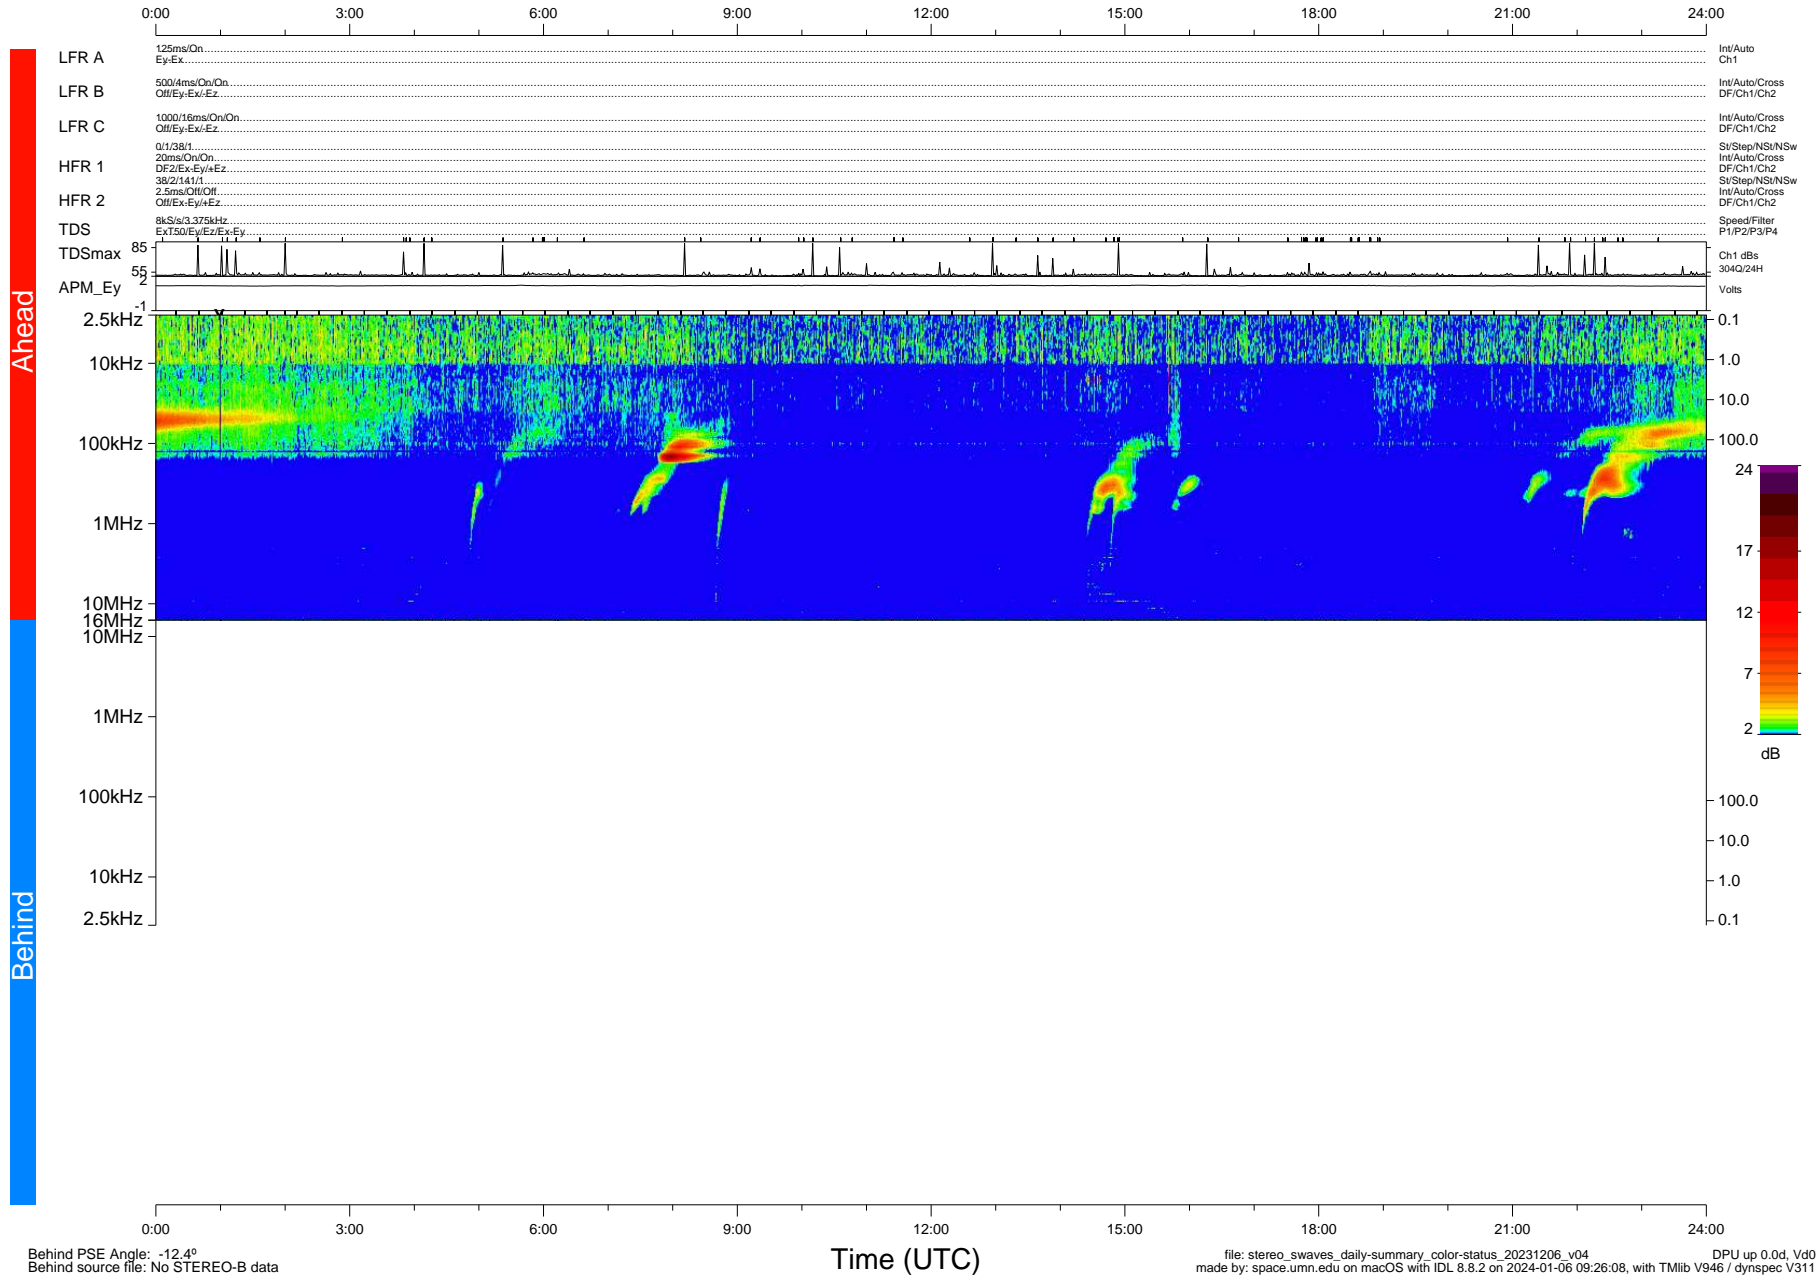

STEREO/WAVES Daily Summary - 06-Dec-2023 (DOY 340)

Ahead source file: swaves_ahead_2023_340_1_05.fin (Recovery: 100.0% HK, 96% Pkts)
Ahead PSE Angle: 6.4°

DPU up 412.4d, V412d40

Behind PSE Angle: -12.4°
Behind source file: No STEREO-B data

Time (UTC)