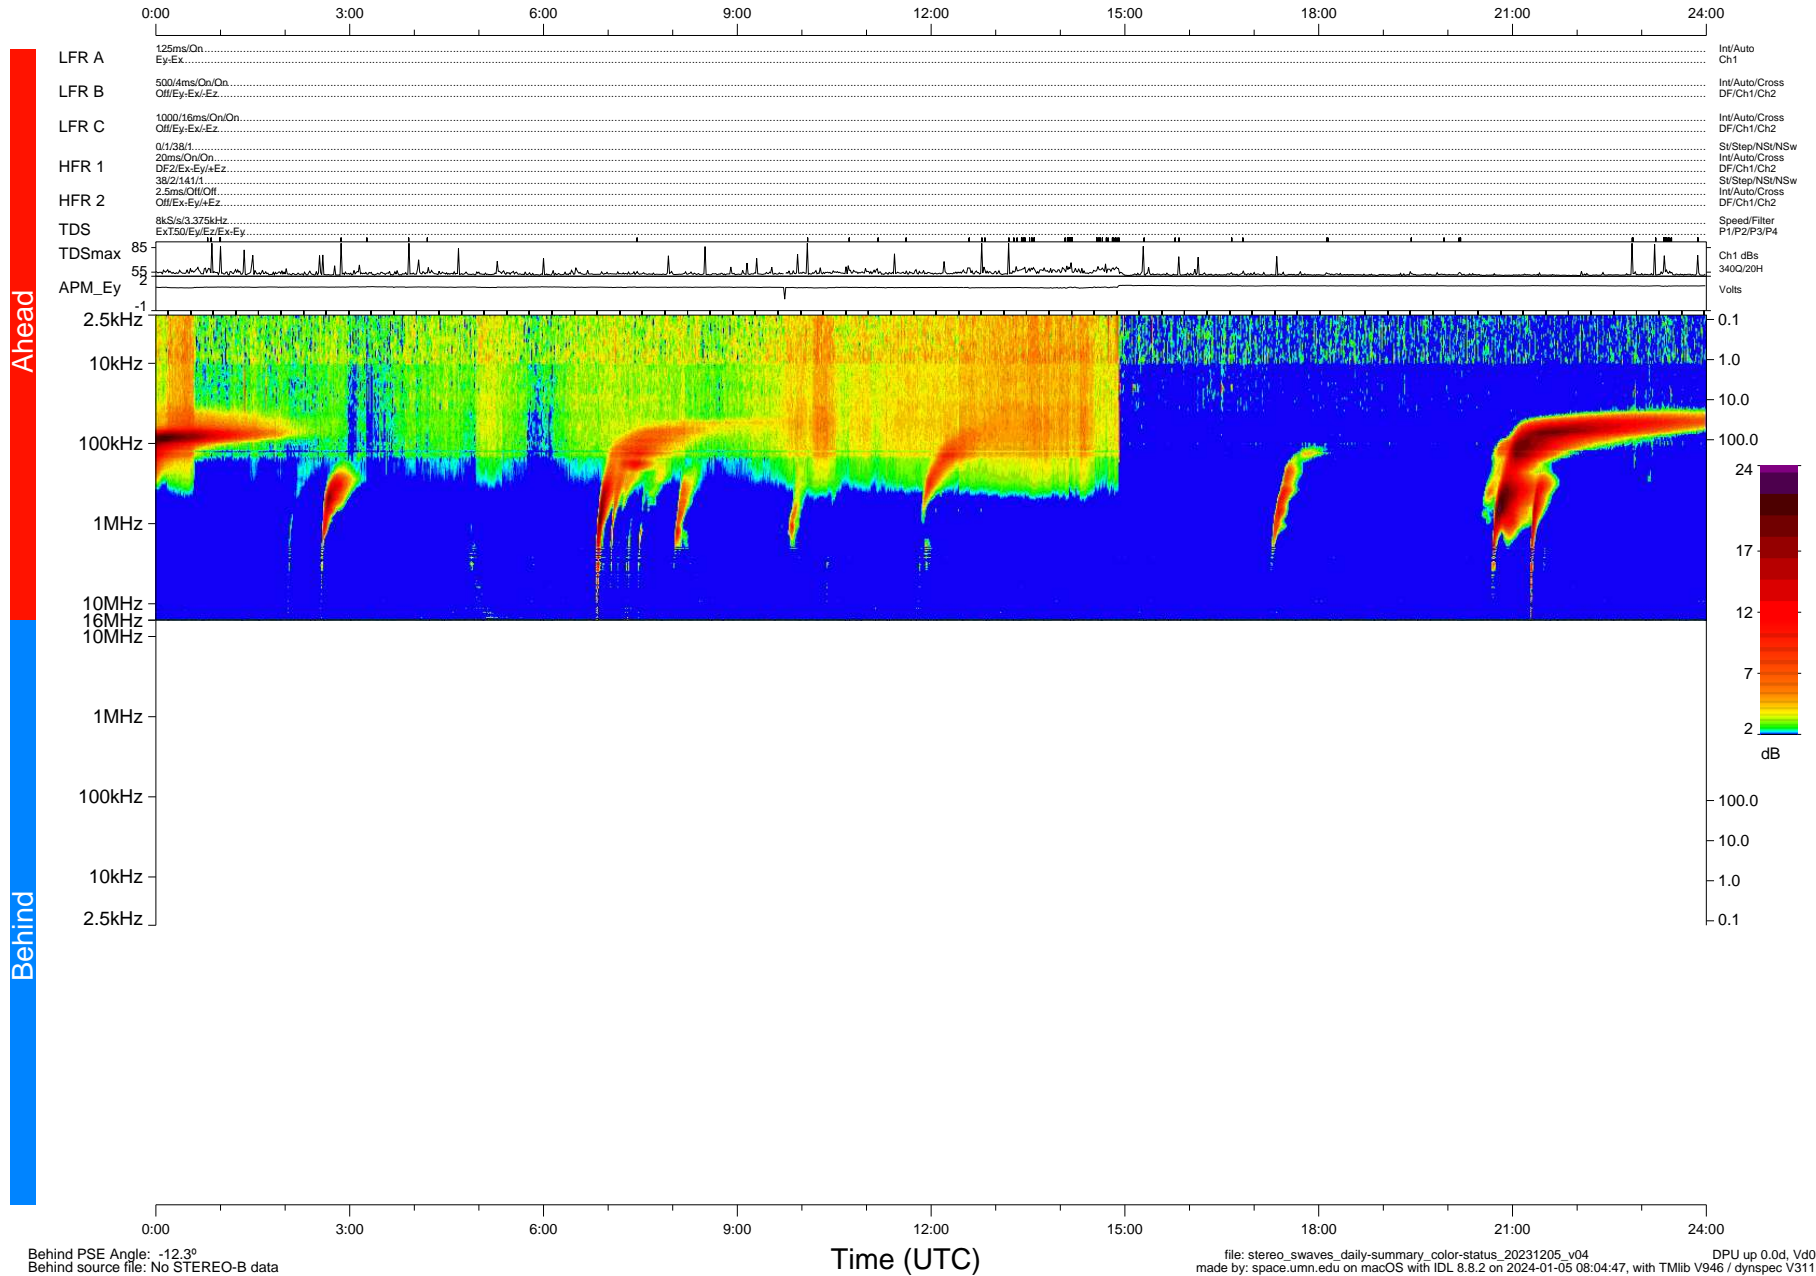

STEREO/WAVES Daily Summary - 05-Dec-2023 (DOY 339)

Ahead source file: swaves_ahead_2023_339_1_05.fin (Recovery: 100.1% HK, 102% Pkts)
Ahead PSE Angle: 6.4°

DPU up 411.4d, V412d40

Behind PSE Angle: -12.3°
Behind source file: No STEREO-B data