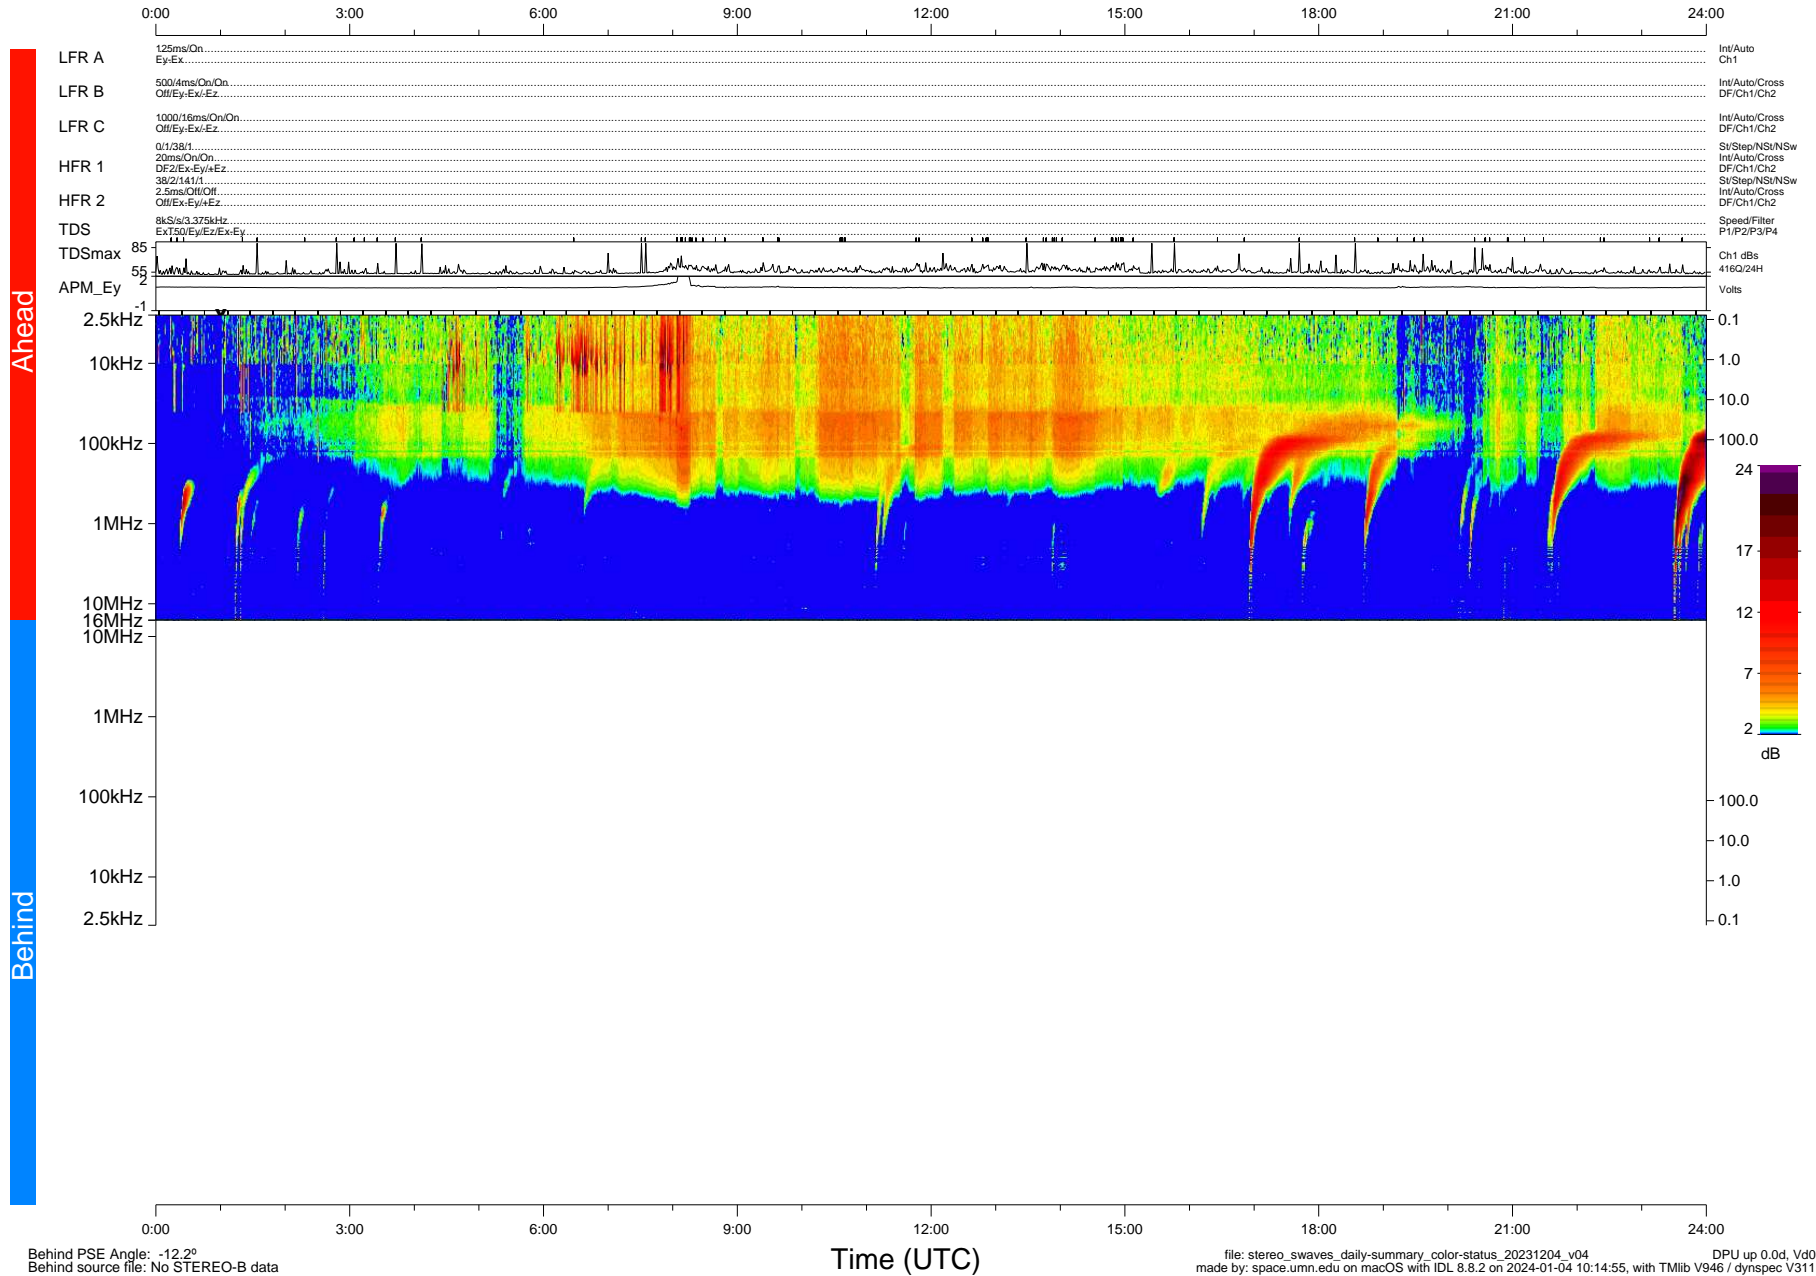

STEREO/WAVES Daily Summary - 04-Dec-2023 (DOY 338)

Ahead source file: swaves_ahead_2023_338_1_05.fin (Recovery: 100.0% HK, 113% Pkts)
 Ahead PSE Angle: 6.4°

DPU up 410.4d, V412d40

Behind PSE Angle: -12.2°
 Behind source file: No STEREO-B data

Time (UTC)

file: stereo_swaves_daily-summary_color-status_20231204_v04
 DPU up 0.0d, Vd0
 made by: space.umn.edu on macOS with IDL 8.8.2 on 2024-01-04 10:14:55, with TLib V946 / dynspec V311