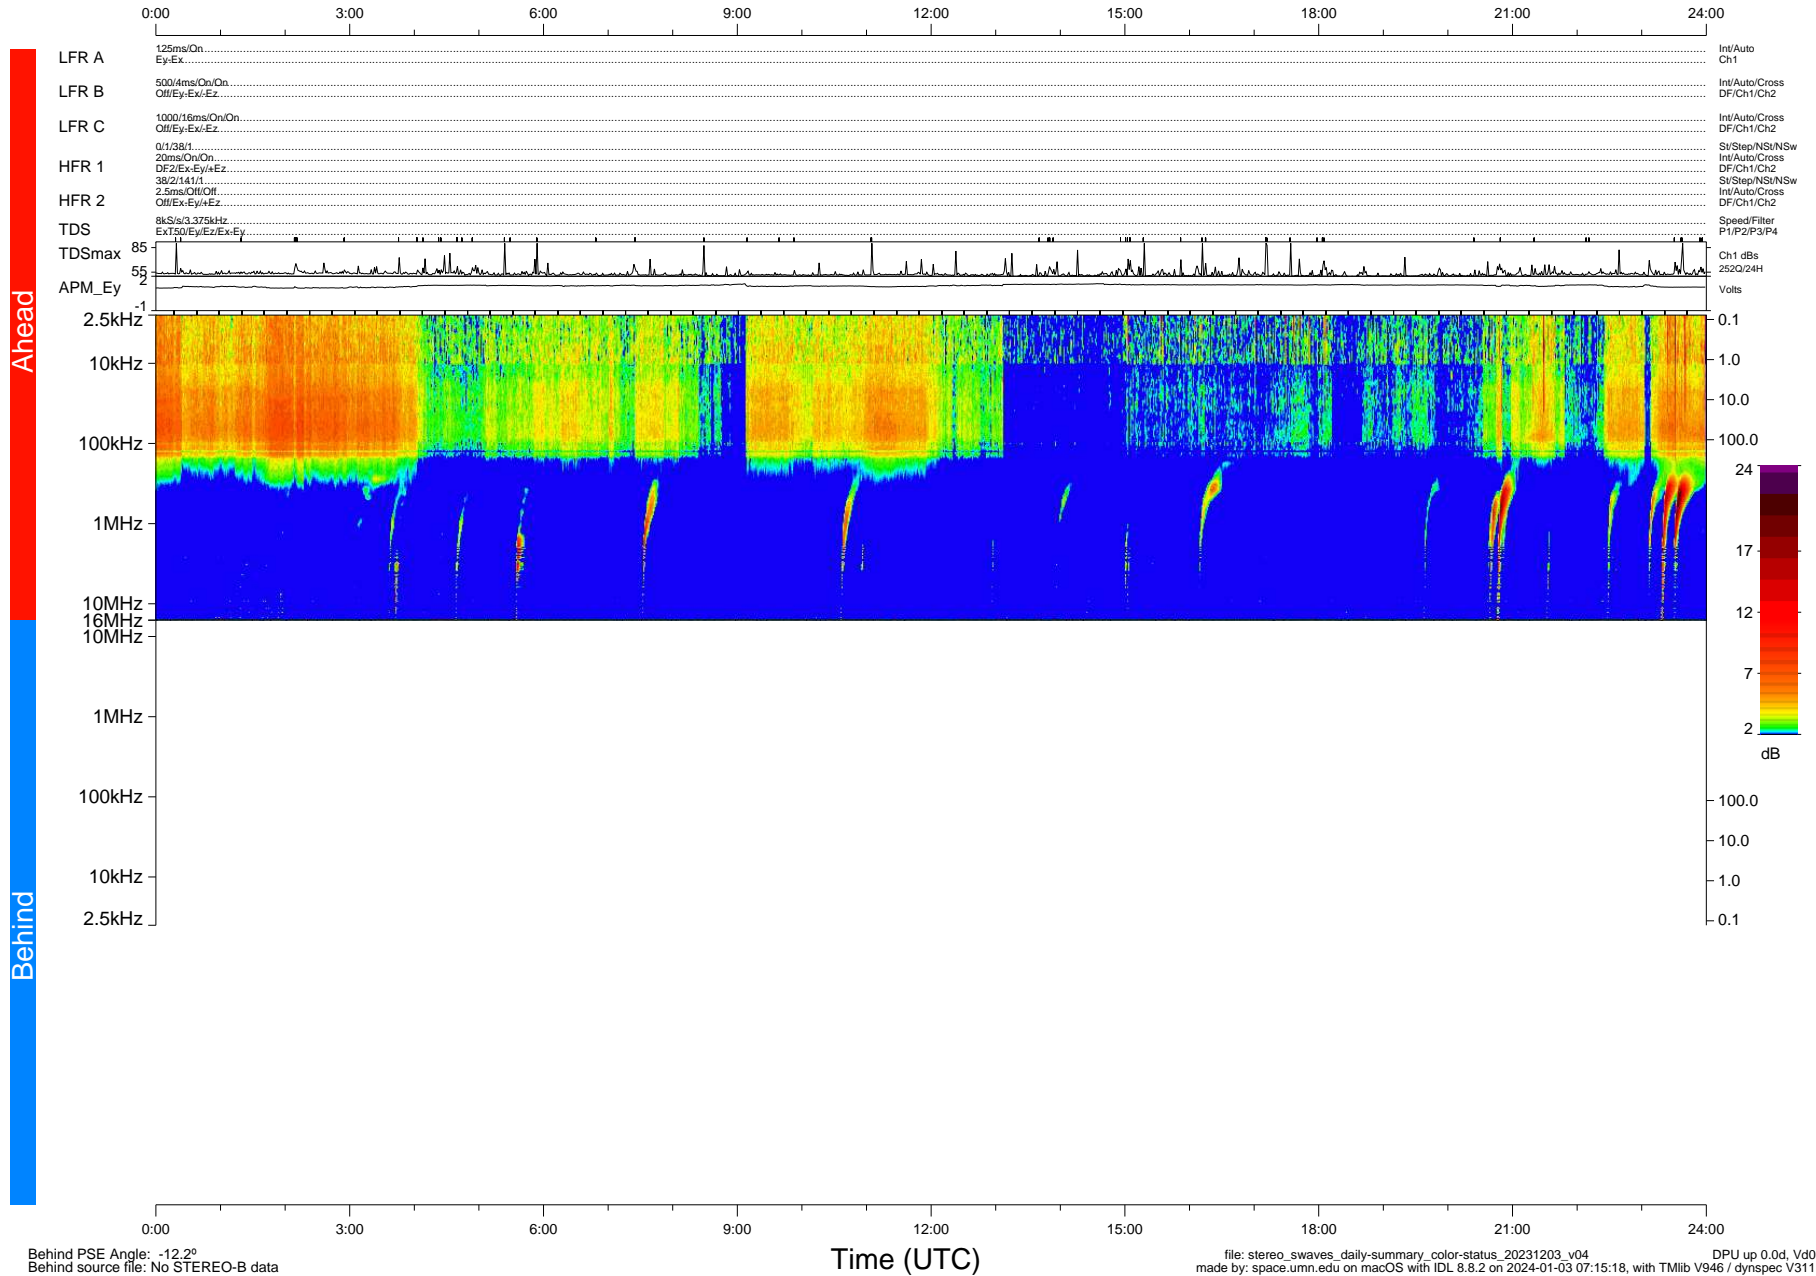

STEREO/WAVES Daily Summary - 03-Dec-2023 (DOY 337)

Ahead source file: swaves_ahead_2023_337_1_05.fin (Recovery: 100.0% HK, 89% Pkts)
Ahead PSE Angle: 6.4°

DPU up 409.4d, V412d40

Behind PSE Angle: -12.2°
Behind source file: No STEREO-B data