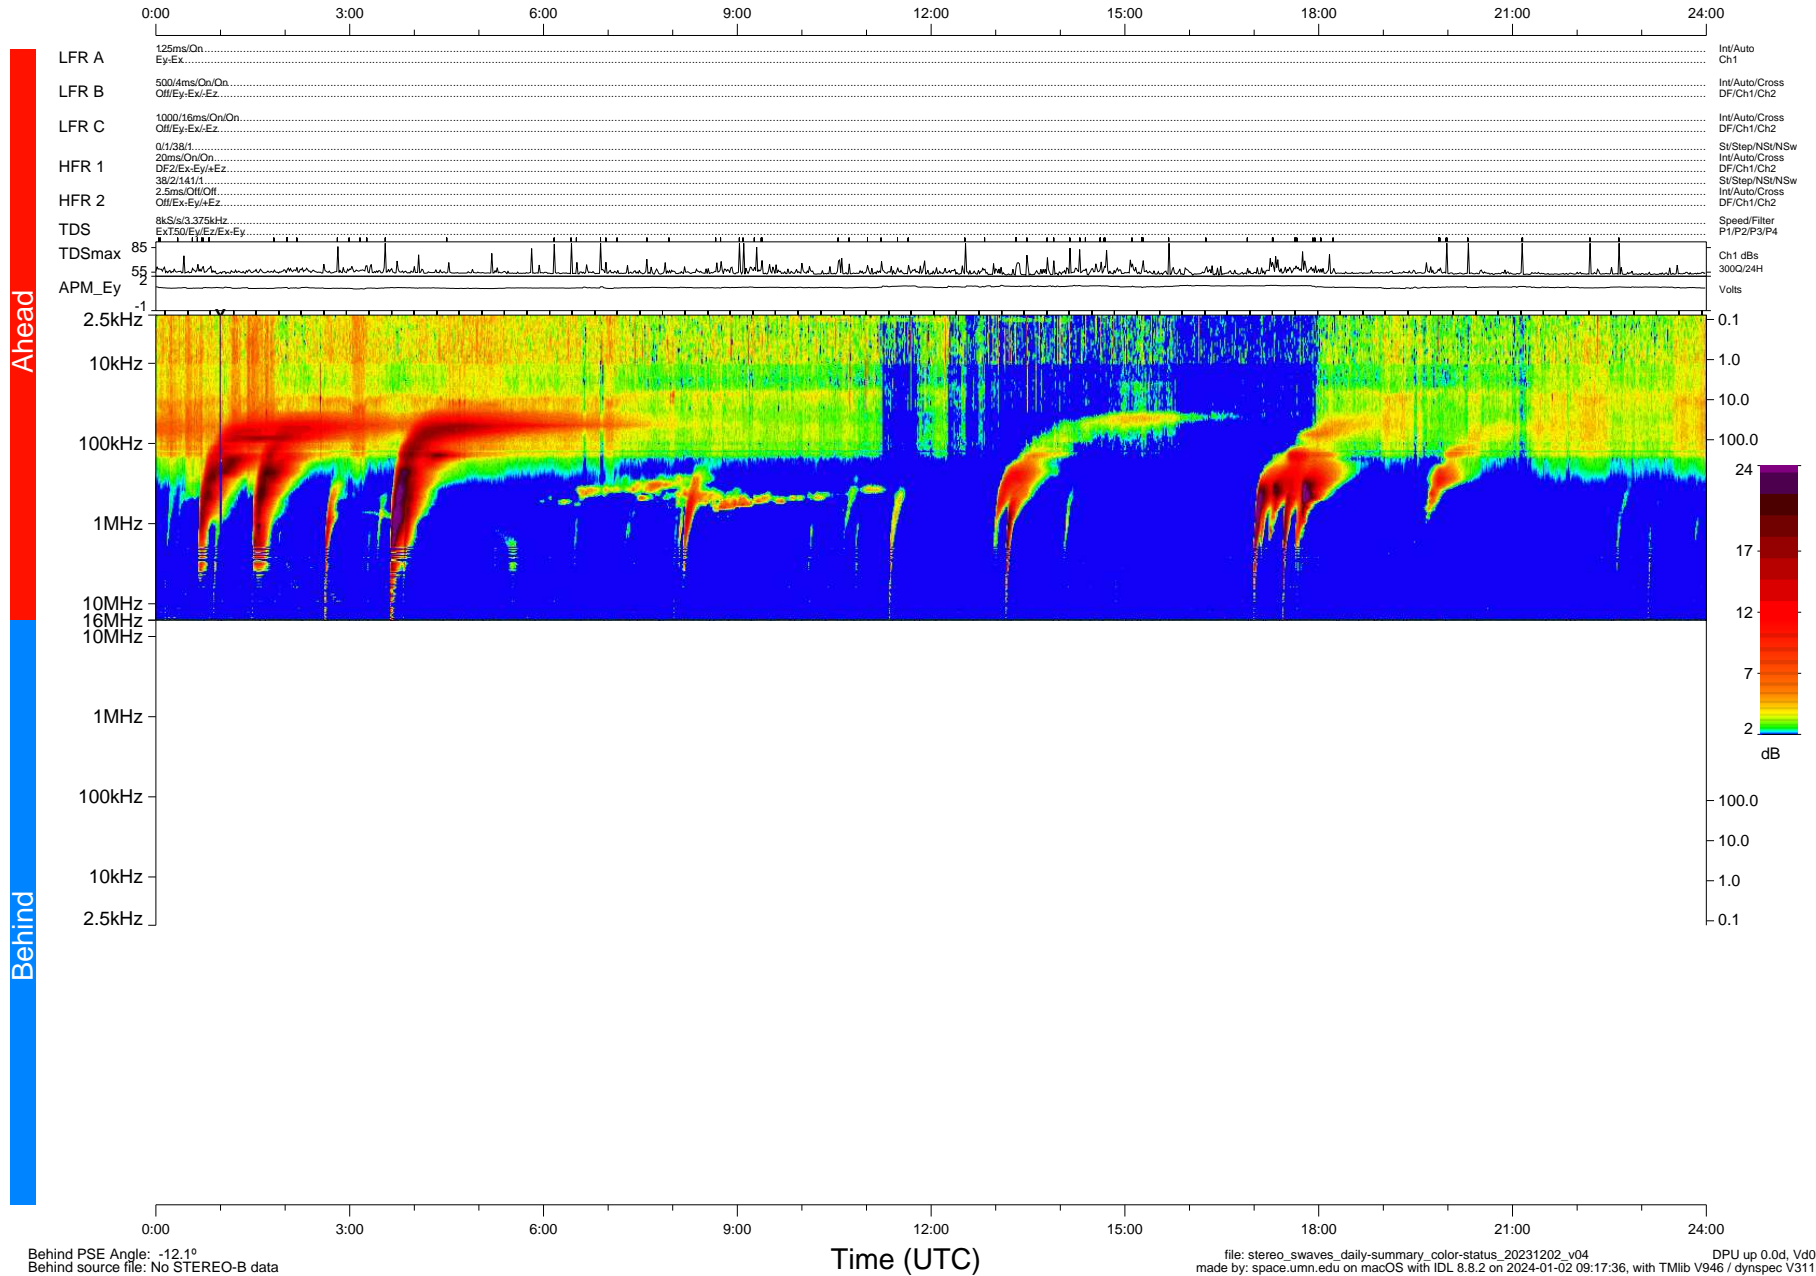

STEREO/WAVES Daily Summary - 02-Dec-2023 (DOY 336)

Ahead source file: swaves_ahead_2023_336_1_05.fin (Recovery: 100.0% HK, 96% PKts)
Ahead PSE Angle: 6.4°

DPU up 408.4d, V412d40

Behind PSE Angle: -12.1°
Behind source file: No STEREO-B data