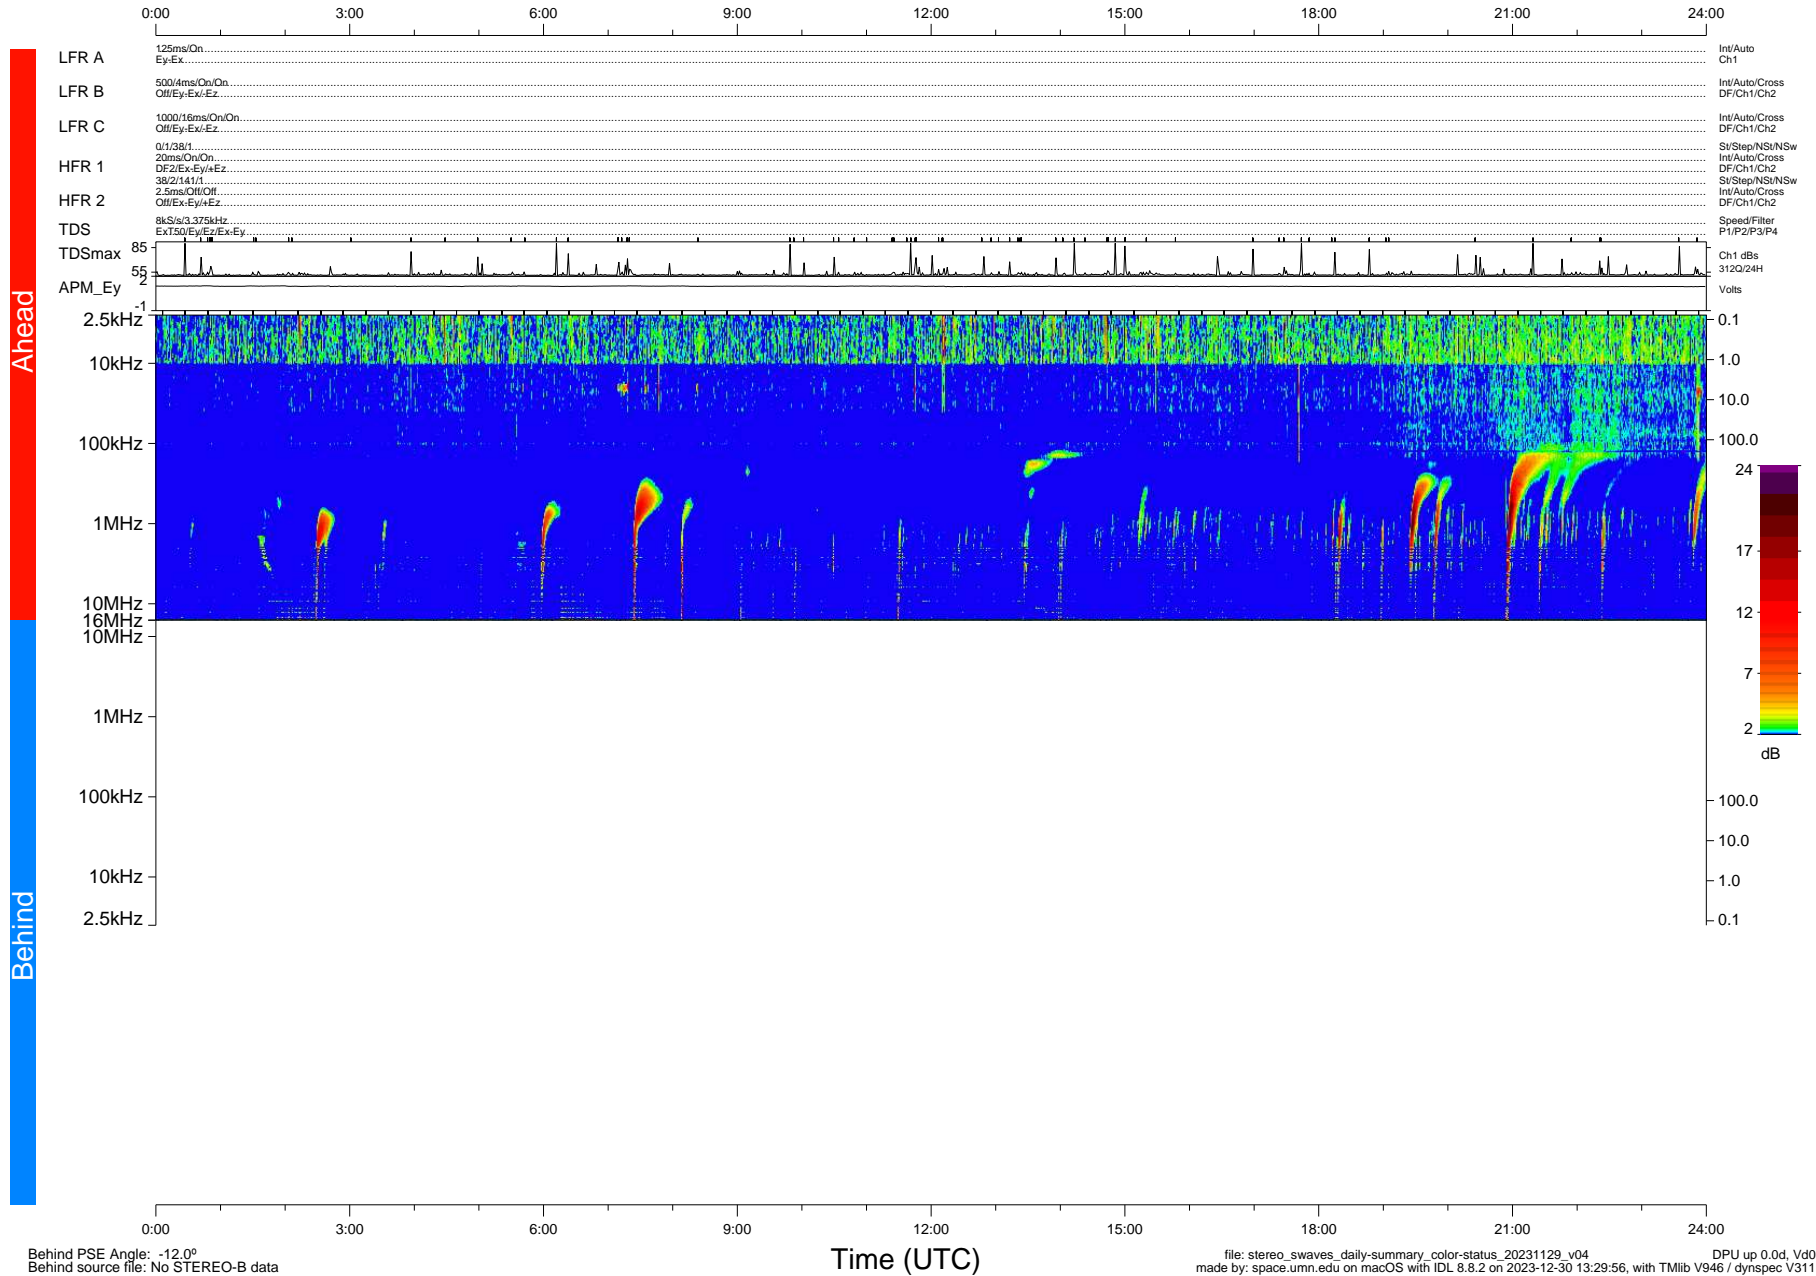

STEREO/WAVES Daily Summary - 29-Nov-2023 (DOY 333)

Ahead source file: swaves_ahead_2023_333_1_05.fin (Recovery: 100.0% HK, 98% Pkts)
Ahead PSE Angle: 6.3°

DPU up 405.4d, V412d40

Behind PSE Angle: -12.0°
Behind source file: No STEREO-B data

Time (UTC)