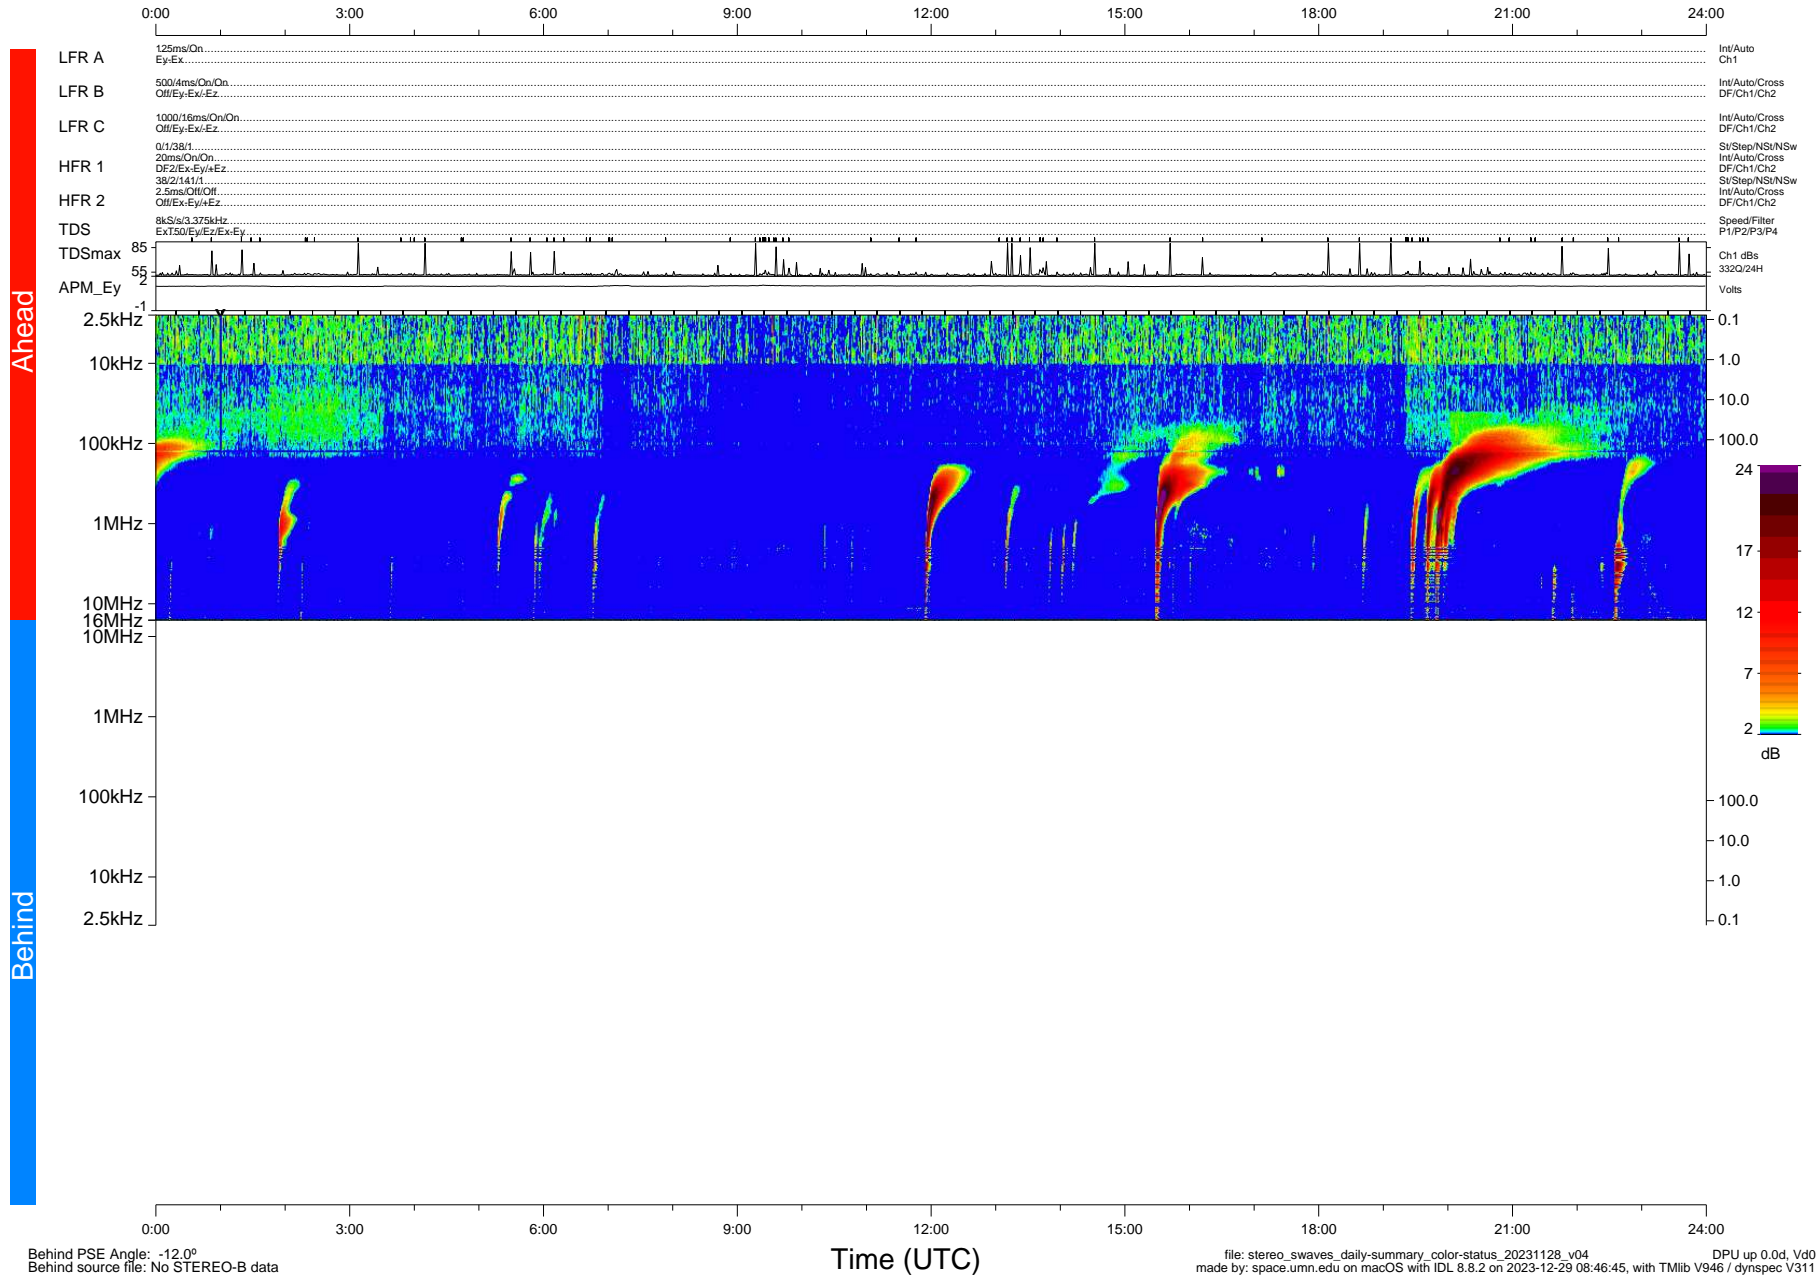

STEREO/WAVES Daily Summary - 28-Nov-2023 (DOY 332)

Ahead source file: swaves_ahead_2023_332_1_05.fin (Recovery: 100.0% HK, 101% Pkts)
Ahead PSE Angle: 6.2°

DPU up 404.4d, V412d40

Behind PSE Angle: -12.0°
Behind source file: No STEREO-B data

Time (UTC)