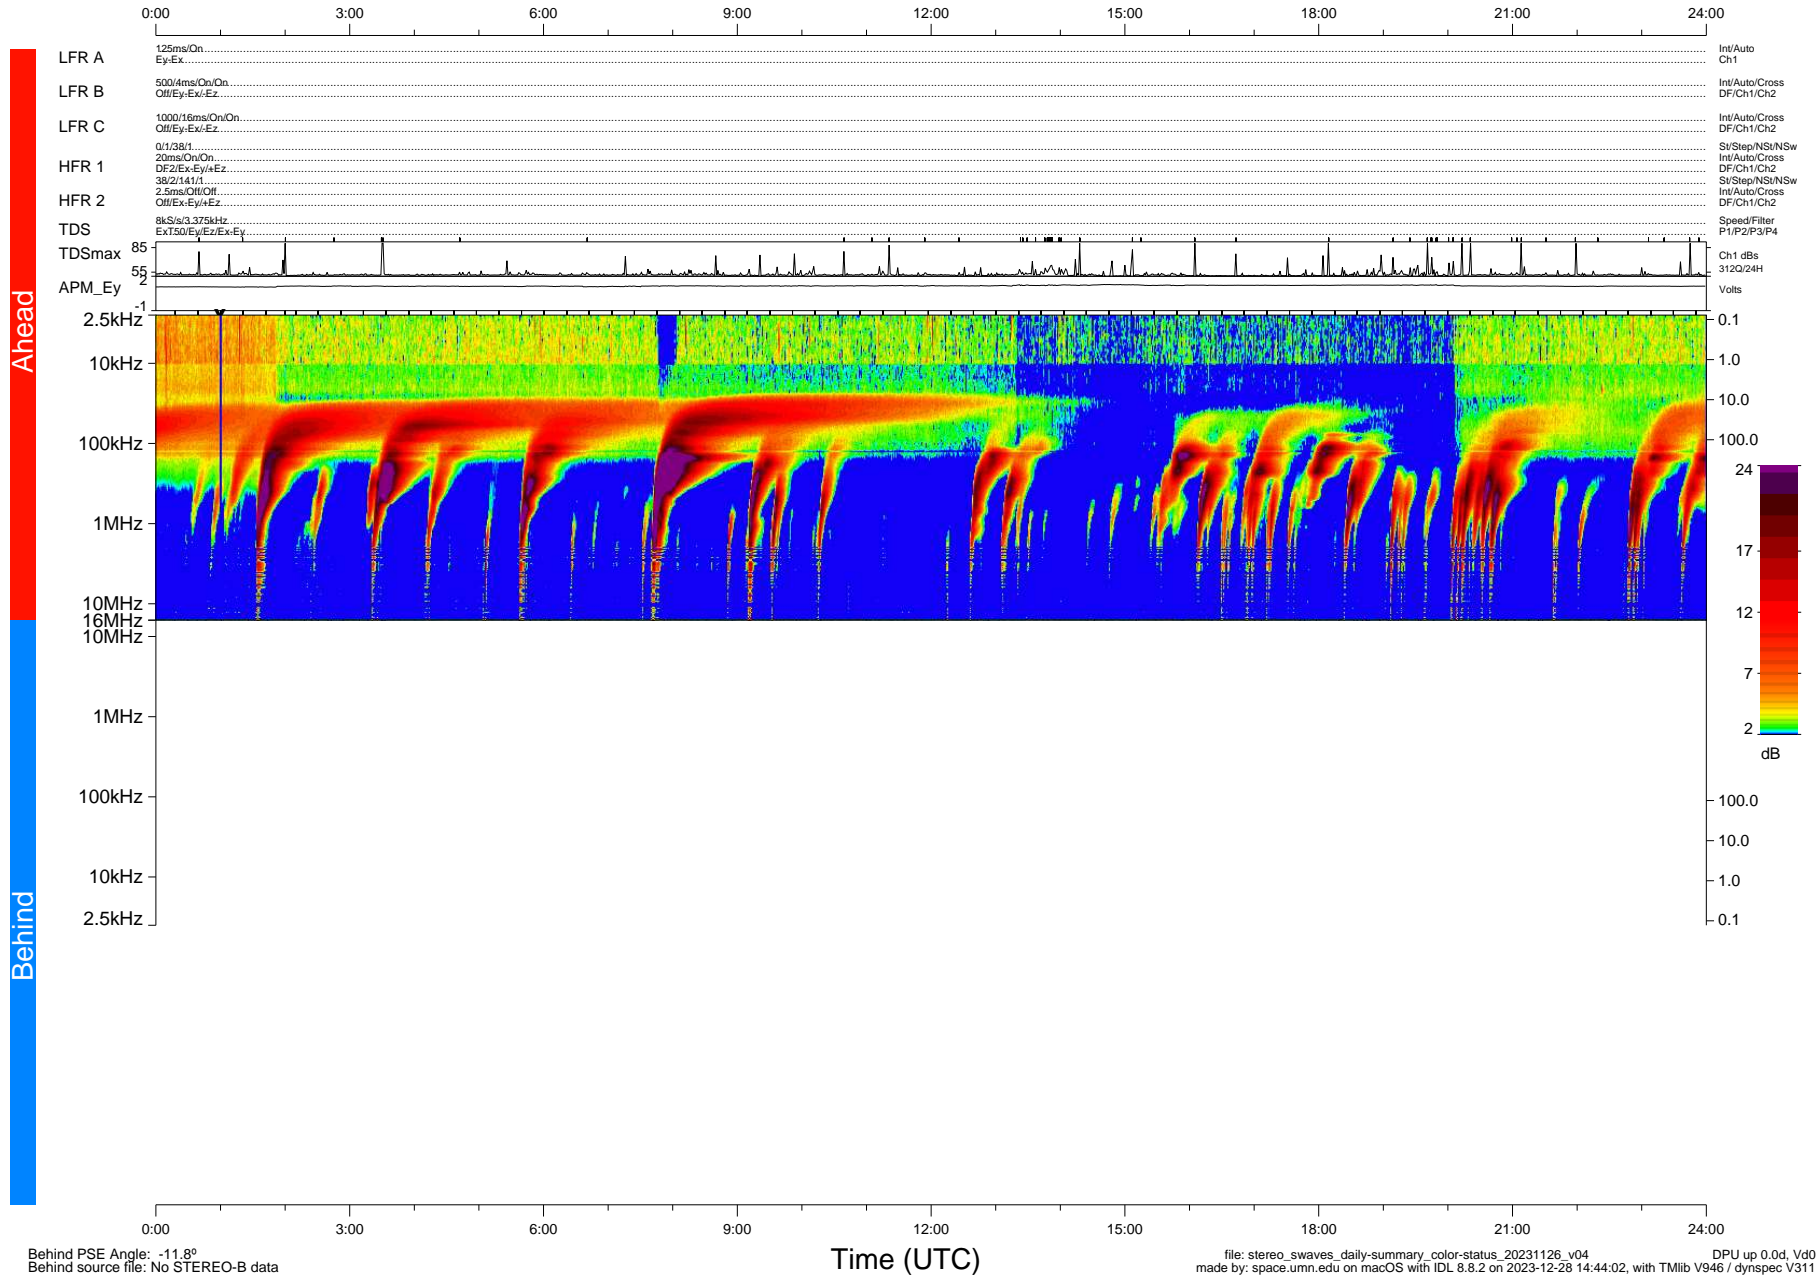

STEREO/WAVES Daily Summary - 26-Nov-2023 (DOY 330)

Ahead source file: swaves_ahead_2023_330_1_05.fin (Recovery: 100.0% HK, 98% Pkts)
Ahead PSE Angle: 6.3°

DPU up 402.4d, V412d40

Behind PSE Angle: -11.8°
Behind source file: No STEREO-B data