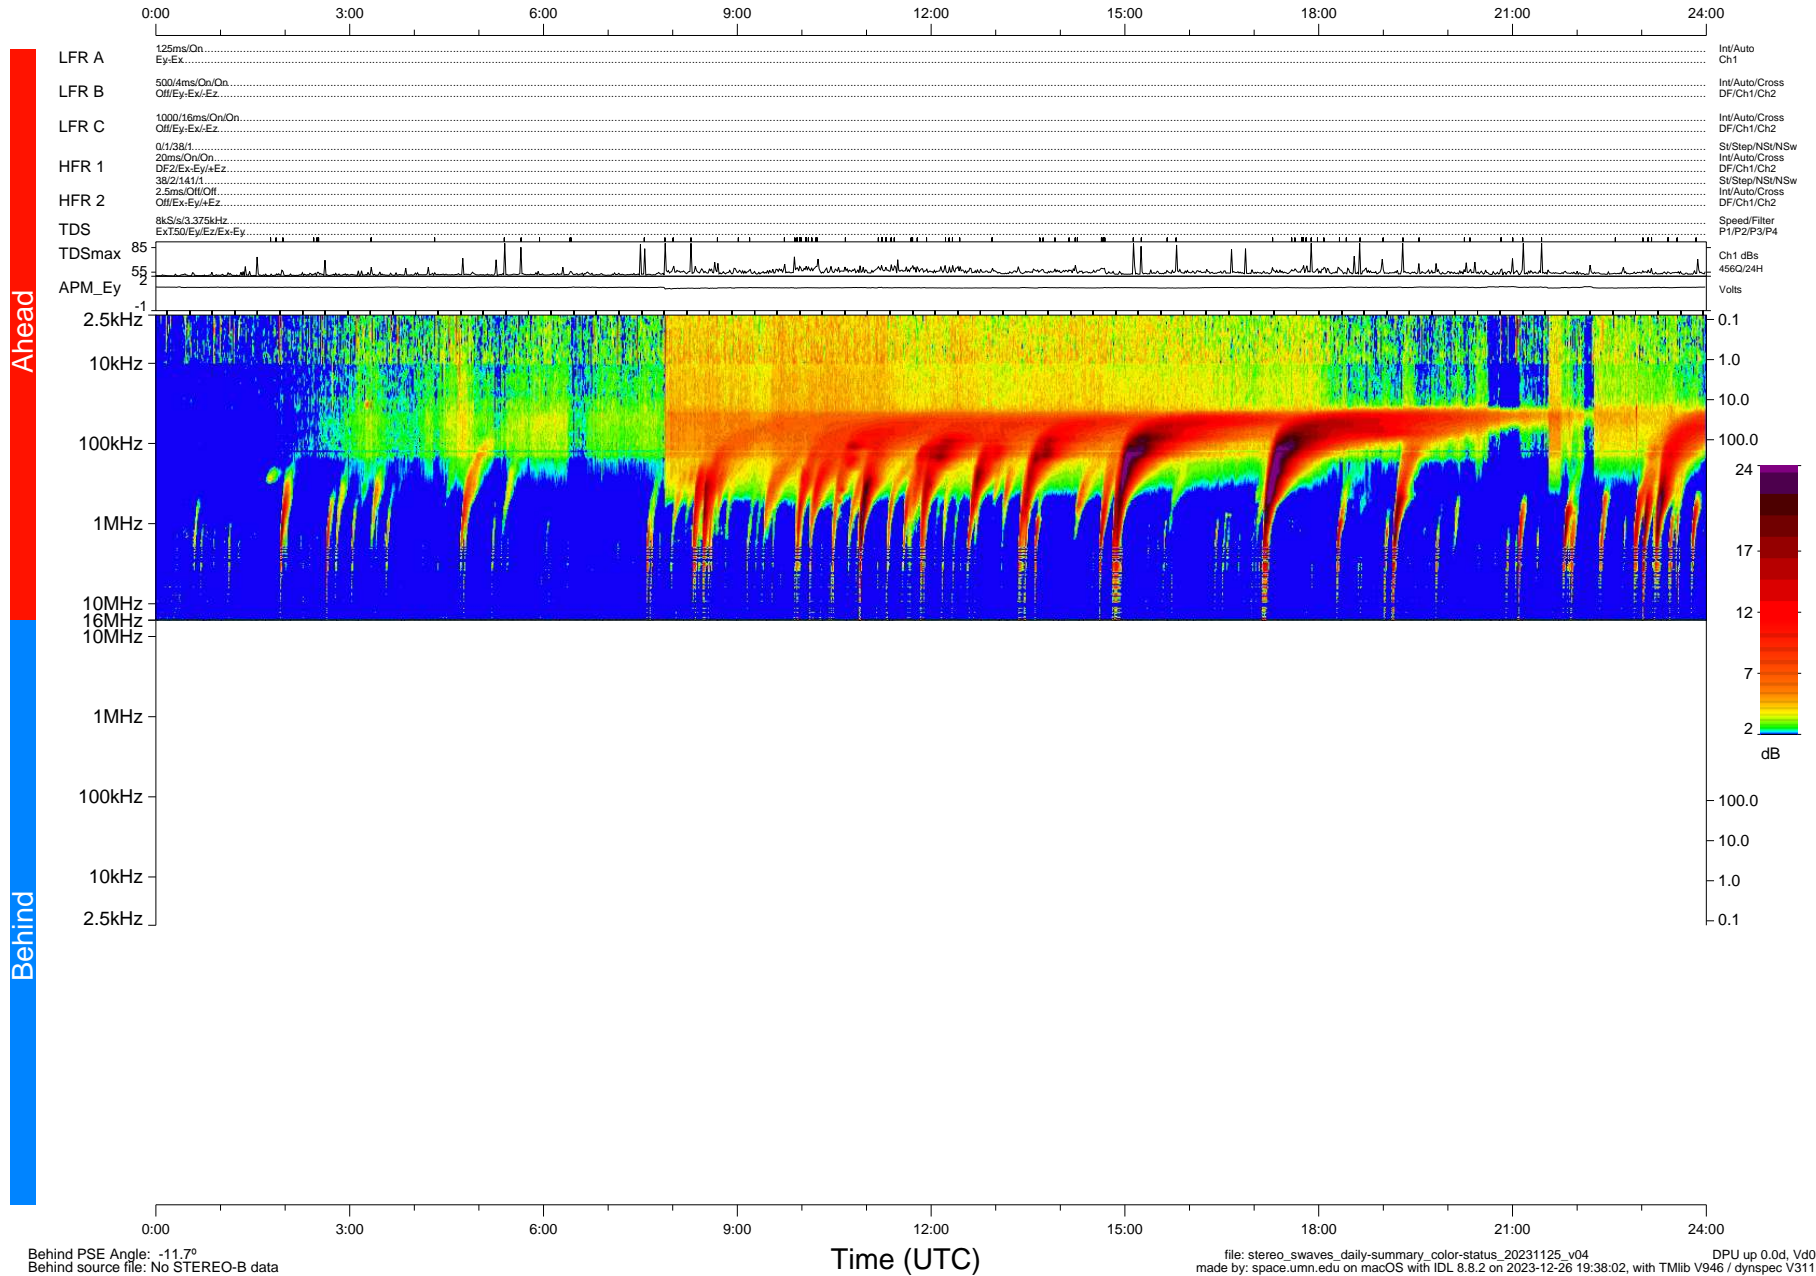

STEREO/WAVES Daily Summary - 25-Nov-2023 (DOY 329)

Ahead source file: swaves_ahead_2023_329_1_05.fin (Recovery: 100.0% HK, 119% Pkts)
Ahead PSE Angle: 6.2°

DPU up 401.4d, V412d40

Behind PSE Angle: -11.7°
Behind source file: No STEREO-B data